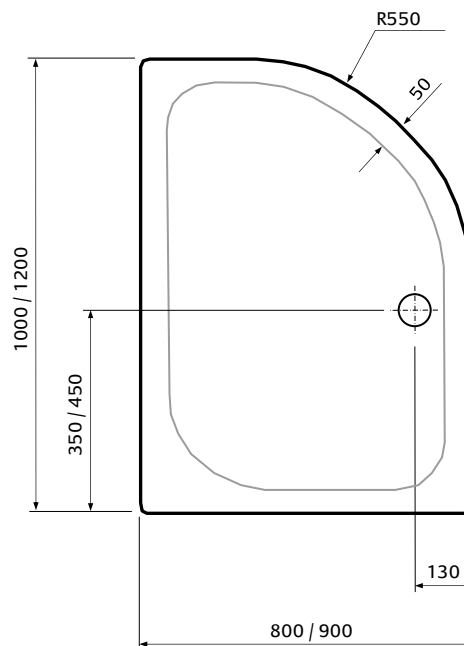

# Lakes Low Profile Trays.

Square

Rectangular (corner waste)

Rectangular (centre waste)

Quadrant

Offset Quadrant (RIGHT hand shown).