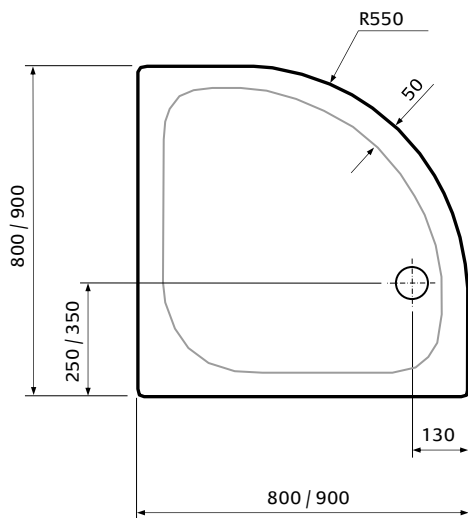

# Lakes Low Profile Trays.

Square

Rectangular (corner waste)

Rectangular (centre waste)

Quadrant

Offset Quadrant (RIGHT hand shown).