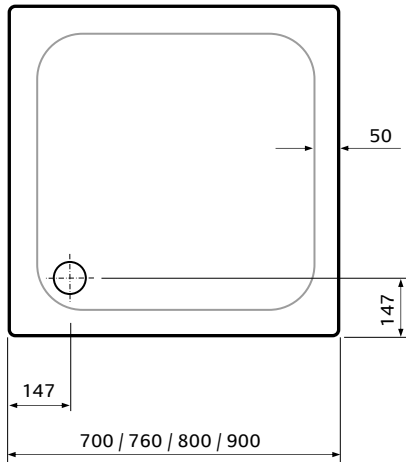

Lakes Low Profile Trays.

Square