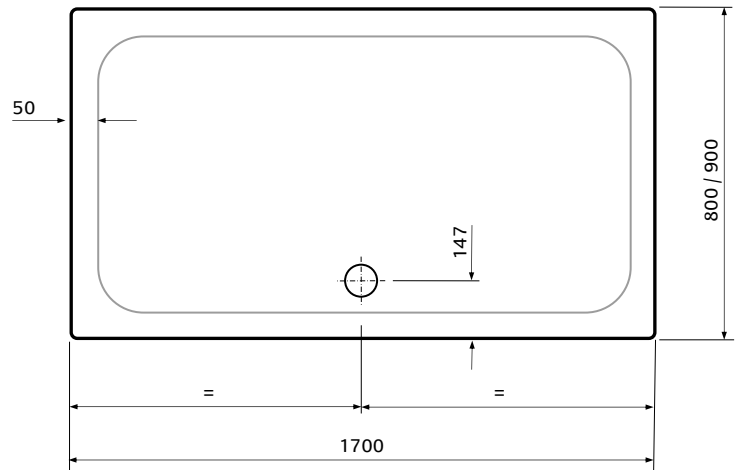

# Lakes Low Profile Trays.

Square

Rectangular (corner waste)

Rectangular (centre waste)

Quadrant

Offset Quadrant (RIGHT hand shown).