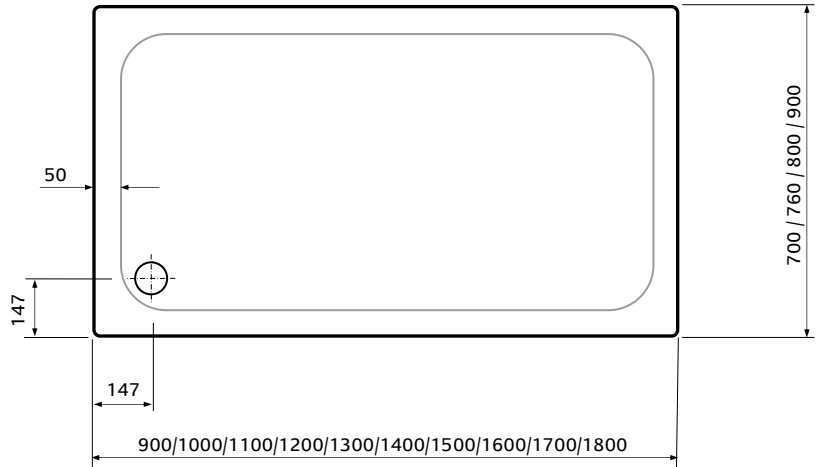

# Lakes Low Profile Trays.

Square

Rectangular (corner waste)

Rectangular (centre waste)

Quadrant

Offset Quadrant (RIGHT hand shown).