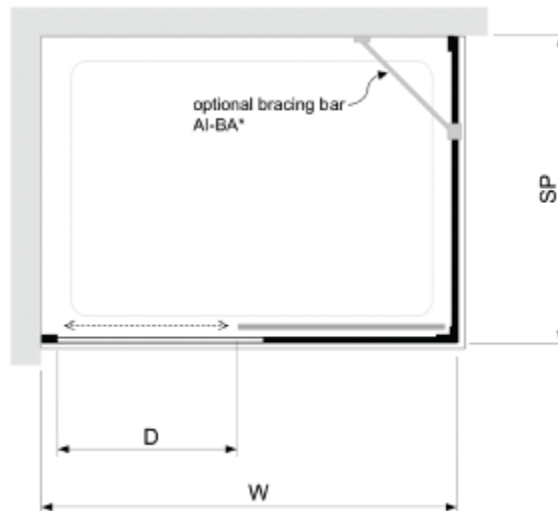

SLIDING DOOR OPTIONAL SIDE PANEL

6mm toughened glass to EN 12150-1

1900mm Height

Frameless

AllClear® coating on both sides of glass as standard

Lifetime guarantee

20mm out of plumb adjustment each side

Reversible

Optional inline panel and profile cover strips

Extension Profiles available

Silver, black or brushed brass anodised finish per EN 12373-1

Fully tested and conforming to BS EN 14428:2015+A1:2018

Size mm	Adjustment mm	Code Silver	Code Black	Code Brushed Brass
700	660 - 700	ASP070		
750	710 - 750	ASP075		
800	760 - 800	ASP080	ASP080B	ASP080BRS
900	860 - 900	ASP090	ASP090B	ASP090BRS
1000	960 - 1000	ASP100		