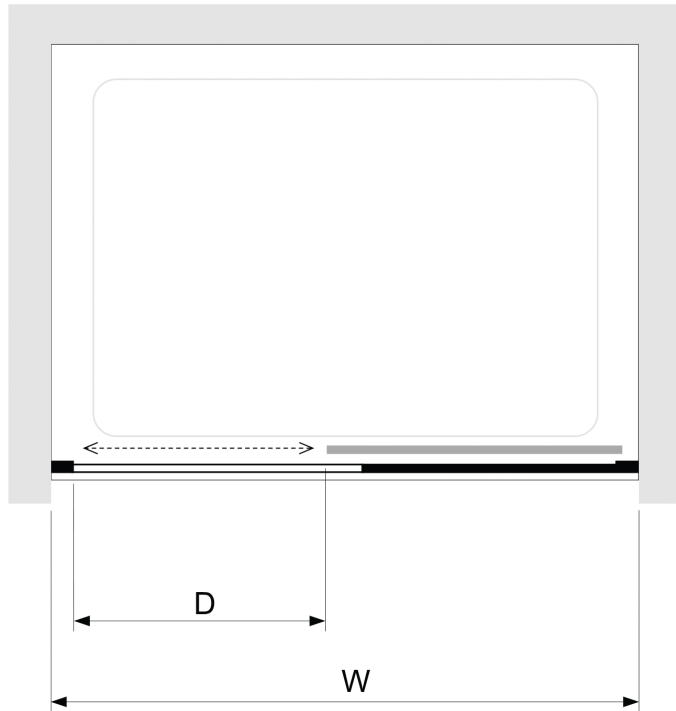

SLIDING DOOR

6mm toughened glass to EN 12150-1

1900mm Height

AllClear® coating on both sides of glass as standard

Lifetime guarantee

Double, quick release rollers

Reversible

Optional inline and profile cover strips

Magnetic door closing mechanism.

20mm out of plumb adjustment

Extension Profiles available

Silver, black or brushed brass anodised finish per EN 12373-1

Size mm	Adjustment mm	Door Opening mm D	Code Silver	Code Black	Code Brushed Brass
1000	950 - 990	385	AS100	AS100B	AS100BRS
1100	1050 - 1090	435	AS110	AS110B	AS110BRS
1200	1150 - 1190	485	AS120	AS120B	AS120BRS
1300	1250 - 1290	535	AS130	AS130B	AS130BRS
1400	1350 - 1390	585	AS140	AS140B	AS140BRS
1500	1450 - 1490	635	AS150		
1600	1550 - 1590	685	AS160		
1700	1650 - 1690	735	AS170		

SLIDING DOOR OPTIONAL SIDE PANEL

6mm toughened glass to EN 12150-1

1900mm Height

Frameless

AllClear® coating on both sides of glass as standard

Lifetime guarantee

20mm out of plumb adjustment each side

Reversible