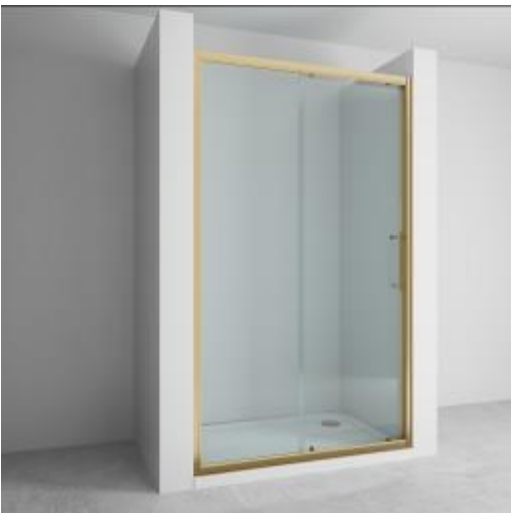

SLIDING DOOR

6mm toughened glass to EN 12150-1

1900mm Height

AllClear® coating on both sides of glass as standard

Lifetime guarantee

Double, quick release rollers

Reversible

Optional inline and profile cover strips

Magnetic door closing mechanism.

20mm out of plumb adjustment

Extension Profiles available

Silver, black or brushed brass anodised finish per EN 12373-1

Size mm	Adjustment mm	Door Opening mm D	Code Silver	Code Black	Code Brushed Brass
1000	950 - 990	385	AS100	AS100B	AS100BRS
1100	1050 - 1090	435	AS110	AS110B	AS110BRS
1200	1150 - 1190	485	AS120	AS120B	AS120BRS
1300	1250 - 1290	535	AS130	AS130B	AS130BRS
1400	1350 - 1390	585	AS140	AS140B	AS140BRS
1500	1450 - 1490	635	AS150		
1600	1550 - 1590	685	AS160		
1700	1650 - 1690	735	AS170		

SLIDING DOOR OPTIONAL SIDE PANEL

6mm toughened glass to EN 12150-1

1900mm Height

Frameless

AllClear® coating on both sides of glass as standard

Lifetime guarantee

20mm out of plumb adjustment each side

Reversible