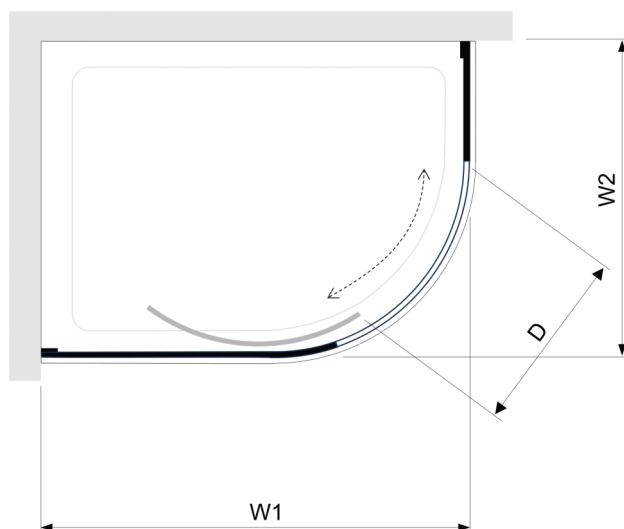

SINGLE DOOR QUADRANT

6mm toughened glass, 550mm Radius

1900mm Height

AllClear® coating on both sides of glass as standard

Lifetime guarantee

Double, quick release rollers

Reversible

Optional inline and profile cover strips

Magnetic door closing mechanism.

20mm out of plumb adjustment

Extension Profiles available

Fully tested and conforming to BS EN 14428:2015

Silver, Black or brushed brass finish per EN 12373-1

Size mm	Adjustment mm	Door Opening mm D	Code Silver	Code Black	Code Brushed Brass
900X900	870-890	500	ARSD090 & ARSDDG	ARDS090B & ARSDDG	ARSD090BRS & ARSDDG
1000X800	970-990/770-790	500	ARSD108 & ARSDDG	ARSD108B & ARSDDG	ARSD108BRS & ARSDDG
1200X800	1170-1190/770/790	500	ARSD128 & ARSDDG	ARSD128B & ARSDDG	ARSD128BRS & ARSDDG
1200X900	1170-1190/870-890	500	ARSD129 & ARSDDG	ARSD129B & ARSDDG	ARSD129BRS & ARSDDG