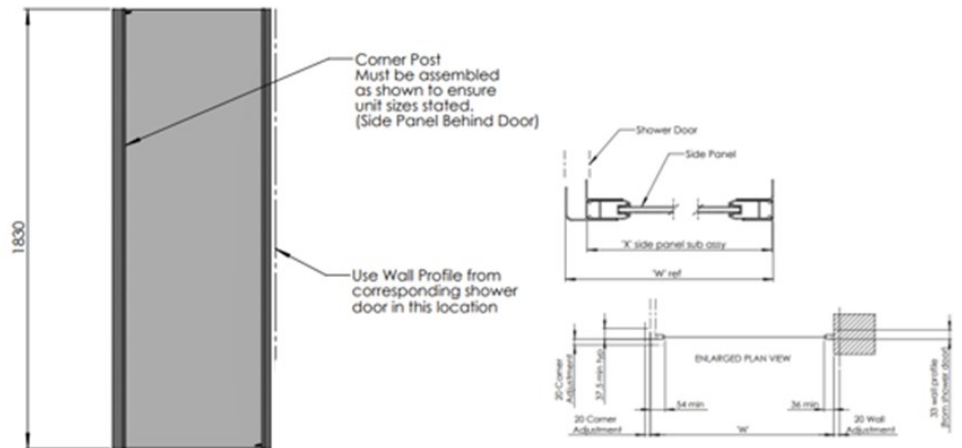

## REDUCED HEIGHT BIFOLD DOOR

6mm toughened glass to EN 12150-1

1830mm Height

AllClear® coating on both sides of glass as standard

10 year guarantee

Reversible

Magnetic door closing mechanism.

20mm out of plumb adjustment

## REDUCED HEIGHT BIFOLD DOOR WITH OPTIONAL SIDE PANEL

6mm toughened glass to EN 12150-1

1830mm Height

Frameless

AllClear® coating on both sides of glass as standard

10 Year Guarantee

20mm out of plumb adjustment each side

Reversible

Optional profile cover strips

Extension Profiles available

Silver, anodised finish per EN 12373-1

Fully tested and conforming to BS EN 14428:2015+A1:2018

Size mm	Adjustment mm	X" Side Panel Sub Assy	Code Silver
700	660-700	640	6CSP070
750	710-750	690	6CSP075
800	760-800	740	6CSP080
900	860-900	840	6CSP090
1000	960-1000	940	6CSP100