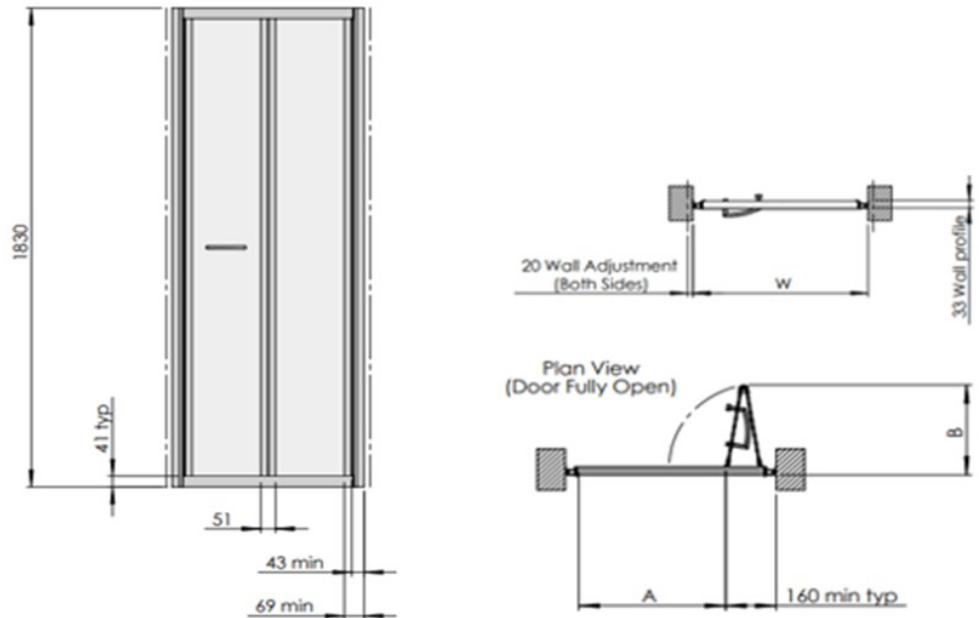

## REDUCED HEIGHT BIFOLD DOOR

6mm toughened glass to EN 12150-1

1830mm Height

AllClear® coating on both sides of glass as standard

10 year guarantee

Reversible

Magnetic door closing mechanism.

20mm out of plumb adjustment

Extension Profiles available

Silver, anodised finish per EN 12373-1

Fully tested and conforming to BS EN 14428:2015+A1:2018

Size mm	Adjustment mm	Door Opening mm D	Door Intrusion	Code Silver
750	710-750	505	339	6CB075
800	760-800	555	364	6CB080
900	860-900	605	415	6CB090
1000	960-1000	655	465	6CB100

## REDUCED HEIGHT BIFOLD DOOR WITH OPTIONAL SIDE PANEL

6mm toughened glass to EN 12150-1

1830mm Height

Frameless

AllClear® coating on both sides of glass as standard

10 Year Guarantee

20mm out of plumb adjustment each side

Reversible

Optional profile cover strips

Extension Profiles available

Silver, anodised finish per EN 12373-1

Fully tested and conforming to BS EN 14428:2015+A1:2018

Size mm	Adjustment mm	X" Side Panel Sub Assy	Code Silver
700	660-700	640	6CSP070
750	710-750	690	6CSP075
800	760-800	740	6CSP080
900	860-900	840	6CSP090
1000	960-1000	940	6CSP100