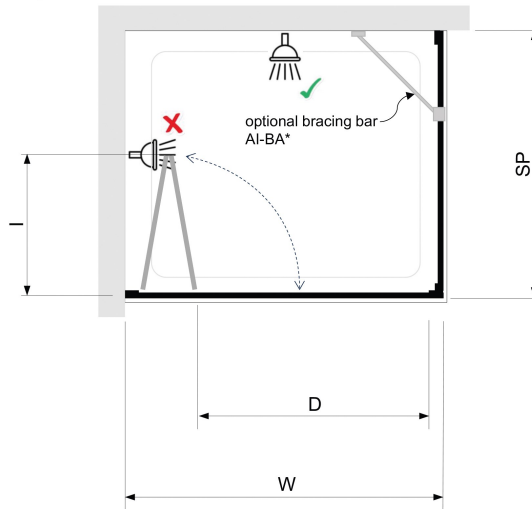

BIFOLD DOOR OPTIONAL SIDE PANEL

6mm toughened glass to EN 12150-1

1900mm Height

Frameless

AllClear® coating on both sides of glass as standard

Lifetime guarantee

20mm out of plumb adjustment each side

Reversible

Optional profile cover strips

Extension Profiles available

Silver, black or brushed brass anodised finish per EN 12373-1

Fully tested and conforming to BS EN 14428:2015+A1:2018

Size mm	Adjustment mm	Code Silver	Code Black	Code Brushed Brass
700	660 - 700	ASP070		
750	710 - 750	ASP075		
800	760 - 800	ASP080	ASP080B	ASP080BRS
900	860 - 900	ASP090	ASP090B	ASP090BRS
1000	960 - 1000	ASP100		

Quality guarantee: Shower doors and enclosures carry a Lifetime Guarantee. Defects will be resolved free of charge by replacing parts we feel necessary. To be free of charge, work must be carried out by one of Lakes engineers.

Not covered on this guarantee: damage or defects that result from improper installation, improper use or lack of maintenance (Including limescale build up). Damage or defects that result from repairs or modifications undertaken by unauthorized persons.

This guarantee is in addition to statutory and other legal rights.

Contact information: projects@lakesuk.com/ info@lakesuk.com