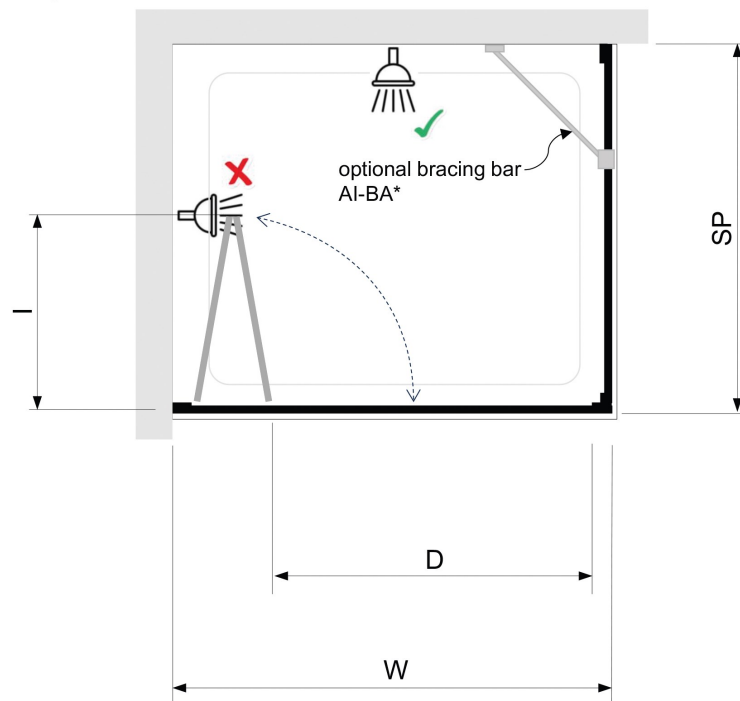

BIFOLD DOOR

6mm toughened glass to EN 12150-1

1900mm Height

AllClear® coating on both sides of glass as standard

Lifetime guarantee

Reversible

Optional inline and profile cover strips

Magnetic door closing mechanism.

20mm out of plumb adjustment

Extension Profiles available

Silver, black or brushed brass anodised finish per EN 12373-1

Fully tested and conforming to BS EN 14428:2015+A1:2018

Size mm	Adjustment mm	Door Opening mm D	Door Intrusion	Code Silver	Code Black	Code Brushed Brass
700	650-690	445	308	AB070		
750	700-740	495	334	AB075		
800	750-790	545	359	AB080	AB080B	AB080BRS
900	850-890	645	410	AB090	AB090B	AB090BRS
1000	950-990	745	460	AB100	AB100B	AB100BRS

BIFOLD DOOR OPTIONAL SIDE PANEL

6mm toughened glass to EN 12150-1

1900mm Height

Frameless

AllClear® coating on both sides of glass as standard

Lifetime guarantee

20mm out of plumb adjustment each side

Reversible