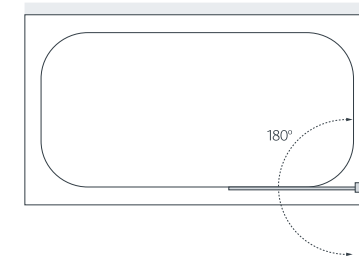

# CURVED BATH SCREEN

With a gentle and frameless curve to the top of the screen, the bottom seal matches the finish of the wall mount, sealing effectively against leaks. Practical and stylish, the inward-opening hinged bath screen offers ease of access and effective sealing. Available as a single panel or two panel option for additional protection against splashing water.

from £314.33 inc. VAT

//MATT BLACK

//SILVER

CURVED HINGED BATH SCREEN											
SIZES (mm)	SILVER (+ S to end of code)	MATT BLACK (+ B to end of code)	BRUSHED BRASS (+ BRS to end of code)	FIXED PANEL (mm) (Width adj't)	RETAIL PRICE EXC VAT (Silver)	RETAIL PRICE INC VAT (Silver)	RETAIL PRICE EXC VAT (Matt Black)	RETAIL PRICE INC VAT (Matt Black)	RETAIL PRICE EXC VAT (Brushed Brass)	RETAIL PRICE INC VAT (Brushed Brass)	PRODUCT CODE
930 - 955 x 1400	Yes	Yes	Yes	540 - 565	£444.59	£533.51	£471.27	£565.52	£518.39	£622.07	SS120

CURVED BATH SCREEN					
SIZES (mm)	SILVER (+ S to end of code)	WIDTH ADJUSTMENT (mm)	RETAIL PRICE EXC VAT (Silver)	RETAIL PRICE INC VAT (Silver)	PRODUCT CODE
800 x 1400	Yes	800 - 825	£261.95	£314.33	SS10