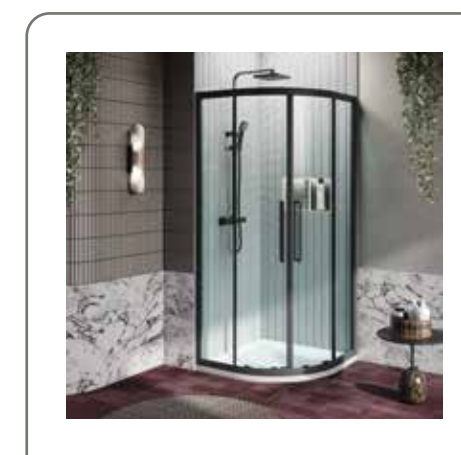

DOUBLE DOOR QUADRANT

///MATT BLACK

As the doors effortlessly glide back, the generous space offered by this corner showering space beckons. As the double doors slide back, step into the generous space offered by this beautiful corner showering space. As with the single door Quadrant, the double door option is also available offset with a left-hand or right-hand tray depending on the layout of the bathroom.

from £860.39 inc. VAT

SIZES (mm) (Width x height)	SILVER (+ S to end of code)	MATT BLACK (+ B to end of code)	WIDTH ADJUSTMENT (mm)	DOOR OPENING (mm)	RETAIL PRICE EXC VAT (Silver)	RETAIL PRICE INC VAT (Silver)	RETAIL PRICE EXC VAT (Matt Black)	RETAIL PRICE INC VAT (Matt Black)	PRODUCT CODE
800 x 800	Yes	No	765 - 790	390	£716.99	£860.39	-	-	WAVR080 & WAVRDG
900 x 900	Yes	Yes	865 - 890	550	£734.43	£881.32	£744.43	£893.32	WAVR090 & WAVRDG
1000 x 800	Yes	Yes	965 - 990 & 765 - 790	470	£786.76	£944.11	£797.76	£957.32	WAVR108 & WAVRDG
1200 x 800	Yes	Yes	1165 - 1190 & 765 - 790	470	£823.82	£988.59	£835.54	£1,002.65	WAVR128 & WAVRDG
1200 x 900	Yes	Yes	1165 - 1190 & 865 - 890	550	£1,012.13	£843.44	£855.54	£1,026.65	WAVR129 & WAVRDG

15mm Extension Profile £4799 incl. VAT (WAVLEPB Silver / WAVLEPB Black)
Wave Black Quadrant doors are 8mm glass and the fixed panels are 6mm glass.