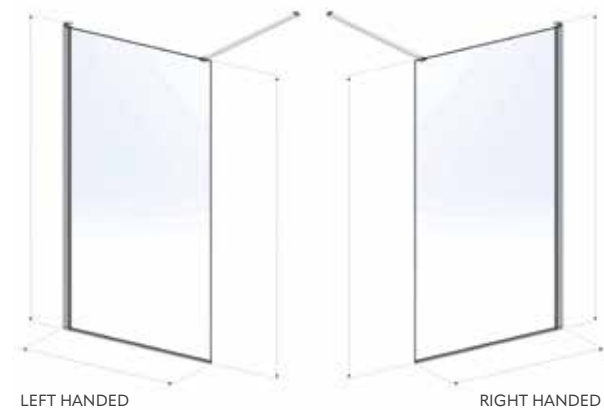

AMBIENT WALK-IN

The Ambient Walk-in is the first showering space of its kind. Featuring a PIR motion sensor that triggers the built-in LED lighting system concealed in the wall mount, it emits a soft glow of light along the edge of the walk-in panel. The ambience of the bathroom is subtly transformed by the use of soft lighting gently illuminating the room, so night-time visits to the bathroom are safer for all.

In the shower, the soft light created by the Ambient Walk-in means that the experience is calming, soothing and restful. Become lost in the moment, let the ambience relax you and transport you to your own private sanctuary.

from £522.12 inc. VAT

LEFT HANDED

RIGHT HANDED

SIZES (mm) (Width x height)	SILVER (+ S to end of code)	WIDTH ADJUSTMENT (mm)	RETAIL PRICE EXC VAT	RETAIL PRICE INC VAT	PRODUCT CODE
700 x 1968	Yes	685 - 700	£435.10	£522.12	LK869 -070S & LK869LS (Left Handed)
700 x 1968	Yes	685 - 700	£435.10	£522.12	LK869 -070S & LK869RS (Right Handed)
800 x 1968	Yes	785 - 800	£456.69	£548.03	LK869 -080S & LK869LS (Left Handed)
800 x 1968	Yes	785 - 800	£456.69	£548.03	LK869 -080S & LK869RS (Right Handed)
900 x 1968	Yes	885 - 900	£472.88	£567.47	LK869 -090S & LK869LS (Left Handed)
900 x 1968	Yes	885 - 900	£472.88	£567.47	LK869 -090S & LK869RS (Right Handed)
1000 x 1968	Yes	985 - 1000	£558.18	£669.82	LK869 -100S & LK869LS (Left Handed)
1000 x 1968	Yes	985 - 1000	£558.18	£669.82	LK869 -100S & LK869RS (Right Handed)
1100 x 1968	Yes	1085 - 1100	£588.41	£706.09	LK869 -110S & LK869LS (Left Handed)
1100 x 1968	Yes	1085 - 1100	£588.41	£706.09	LK869 -110S & LK869RS (Right Handed)
1200 x 1968	Yes	1185 - 1200	£621.88	£746.25	LK869 -120S & LK869LS (Left Handed)
1200 x 1968	Yes	1185 - 1200	£621.88	£746.25	LK869 -120S & LK869RS (Right Handed)
1400 x 1968	Yes	1385 - 1400	£696.37	£835.65	LK869 -140S & LK869LS (Left Handed)
1400 x 1968	Yes	1385 - 1400	£696.37	£835.65	LK869 -140S & LK869RS (Right Handed)