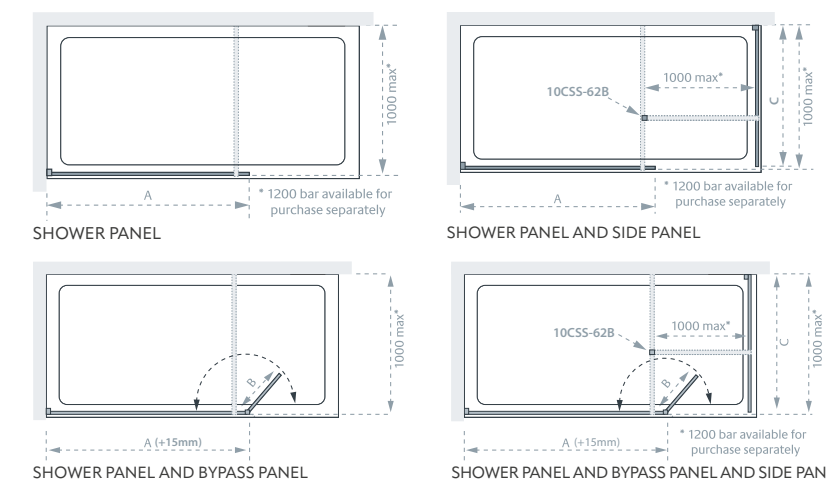

\*Optional side panels are 6mm glass  
15mm Extension Profile £4799 incl. VAT (WAVLEPS Silver / WAVLEPB Black)

# HORIZON WALK-IN

//HORIZON HINGED BYPASS PANEL

The simplicity and clean lines of the Horizon Walk-in gives an uninterrupted view of your bathroom. The striking matt black profiles with complementary horizon-style stripes on the glass make a bold and contemporary statement in any bathroom. The Horizon Walk-in is also available with an optional hinged side panel which protects your bathroom from splashes while providing easy walk-in access. The hinged panel also features horizon style black stripes.

from £538.99 inc. VAT

HORIZON PANEL (A) AND OPTIONAL SIDE PANEL (C)				
STANDARD SIZES (mm) (A & C x height)	WIDTH ADJUSTMENT (mm)	RETAIL PRICE EXC VAT	RETAIL PRICE INC VAT	PRODUCT CODE
800 x 2000	755 - 770	£449.16	£538.99	LK851-080
900 x 2000	855 - 870	£478.33	£573.99	LK851-090
1000 x 2000	955 - 970	£565.82	£678.99	LK851-100
1100 x 2000	1065 - 1080	£595.96	£715.15	LK851-110
1200 x 2000	1165 - 1180	£623.18	£747.82	LK851-120
OPTIONAL HORIZON HINGED BYPASS PANEL (B)				
300 x 2000	300	£309.16	£370.99	LK852-30