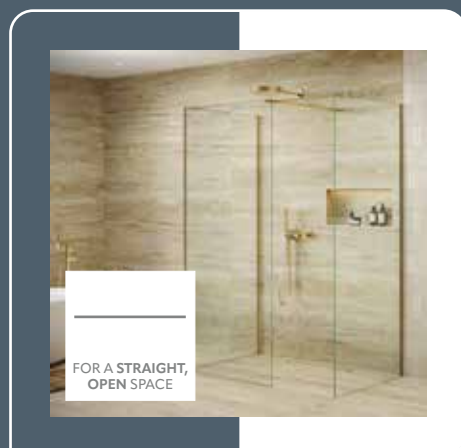

//FLAT WALL

CORNER WALK-IN FIXED DEFLECTOR IN BRUSHED NICKEL FOR A CORNER SPACE