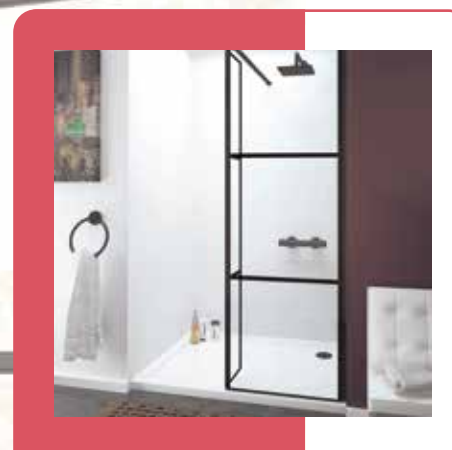

# HORIZON WALK-IN

//HORIZON HINGED BYPASS PANEL

The simplicity and clean lines of the Horizon Walk-in gives an uninterrupted view of your bathroom. The striking matt black profiles with complementary horizon-style stripes on the glass make a bold and contemporary statement in any bathroom. The Horizon Walk-in is also available with an optional hinged side panel which protects your bathroom from splashes while providing easy walk-in access. The hinged panel also features horizon style black stripes.