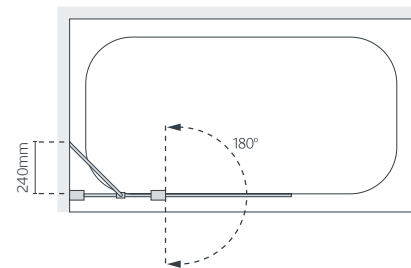

SQUARE BATH SCREEN

For clean crisp lines, the square topped and frameless bath screen is a truly great option and offers maximum flexibility. Available in a choice of finishes and as single panel or two panel models, the screen is fully reversible and easy to fit.

from £353.59 inc. VAT