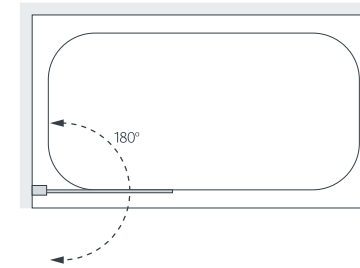

# CURVED BATH SCREEN

With a gentle and frameless curve to the top of the screen, the bottom seal matches the finish of the wall mount, sealing effectively against leaks. Practical and stylish, the inward-opening hinged bath screen offers ease of access and effective sealing. Available as a single panel or two panel option for additional protection against splashing water.

from £314.33 inc. VAT

//MATT BLACK

//SILVER

CURVED HINGED BATH SCREEN											
SIZES (mm)	SILVER (+ S to end of code)	MATT BLACK (+ B to end of code)	BRUSHED BRASS (+ BRS to end of code)	FIXED PANEL (mm) (Width adj't)	RETAIL PRICE EXC VAT (Silver)	RETAIL PRICE INC VAT (Silver)	RETAIL PRICE EXC VAT (Matt Black)	RETAIL PRICE INC VAT (Matt Black)	RETAIL PRICE EXC VAT (Brushed Brass)	RETAIL PRICE INC VAT (Brushed Brass)	PRODUCT CODE
930 - 955 x 1400	Yes	Yes	Yes	540 - 565	£444.59	£533.51	£471.27	£565.52	£518.39	£622.07	SS120