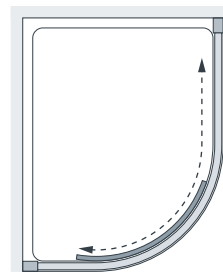

from £927.38 inc. VAT

SINGLE DOOR QUADRANT

OFFSET LEFT-HAND TRAY

OFFSET RIGHT-HAND TRAY

SIZES (mm) (Width x height)	SILVER (+ S to end of code)	MATT BLACK (+ B to end of code)	BRUSHED BRASS (+ BRS to end of code)	WIDTH ADJUSTMENT (mm)	DOOR OPENING (mm)	RETAIL PRICE EXC VAT (Silver)	RETAIL PRICE INC VAT (Silver)	RETAIL PRICE EXC VAT (Matt Black)	RETAIL PRICE INC VAT (Matt Black)	RETAIL PRICE EXC VAT (Brushed Brass)	RETAIL PRICE INC VAT (Brushed Brass)	PRODUCT CODE
800 x 800	Yes	No	No	765 - 790	400	£722.82	£927.38	-	-	-	-	WAVRSD080 & WAVRSDDG
900 x 900	Yes	Yes	Yes	865 - 890	500	£816.42	£979.71	£862.65	£991.99	£909.31	£1,091.17	WAVRSD090 & WAVRSDDG
900 x 800	Yes	No	No	865 - 890 & 765 - 790	500	£825.14	£990.17	-	-	-	-	WAVRSD098 & WAVRSDDG
1000 x 800	Yes	Yes	Yes	965 - 990 & 765 - 790	500	£894.91	£1,073.90	£906.65	£1,087.98	£997.32	£1,196.79	WAVRSD108 & WAVRSDDG
1200 x 800	Yes	Yes	No	1165 - 1190 & 765 - 790	500	£957.05	£1,148.46	£969.98	£1,163.98	-	-	WAVRSD128 & WAVRSDDG
1200 x 900	Yes	Yes	No	1165 - 1190 & 865 - 890	500	£974.46	£1,169.39	£987.76	£1,185.32	-	-	WAVRSD129 & WAVRSDDG