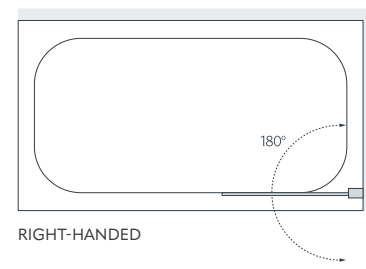

SQUARE HINGED BATH SCREEN										
SIZES (mm)	SILVER (+ S to end of code)	MATT BLACK (+ B to end of code)	BRUSHED BRASS (+ BRS to end of code)	FIXED PANEL (mm) (Width adj't)	DOOR (Width)	RETAIL PRICE EXC VAT (Silver / Matt Black)	RETAIL PRICE INC VAT (Silver / Matt Black)	RETAIL PRICE EXC VAT (Brushed Brass)	RETAIL PRICE INC VAT (Brushed Brass)	PRODUCT CODE
318 + 626 x 1500	Yes	Yes	Yes	945 - 970	390	£479.77	£575.72	£527.75	£633.30	SS60