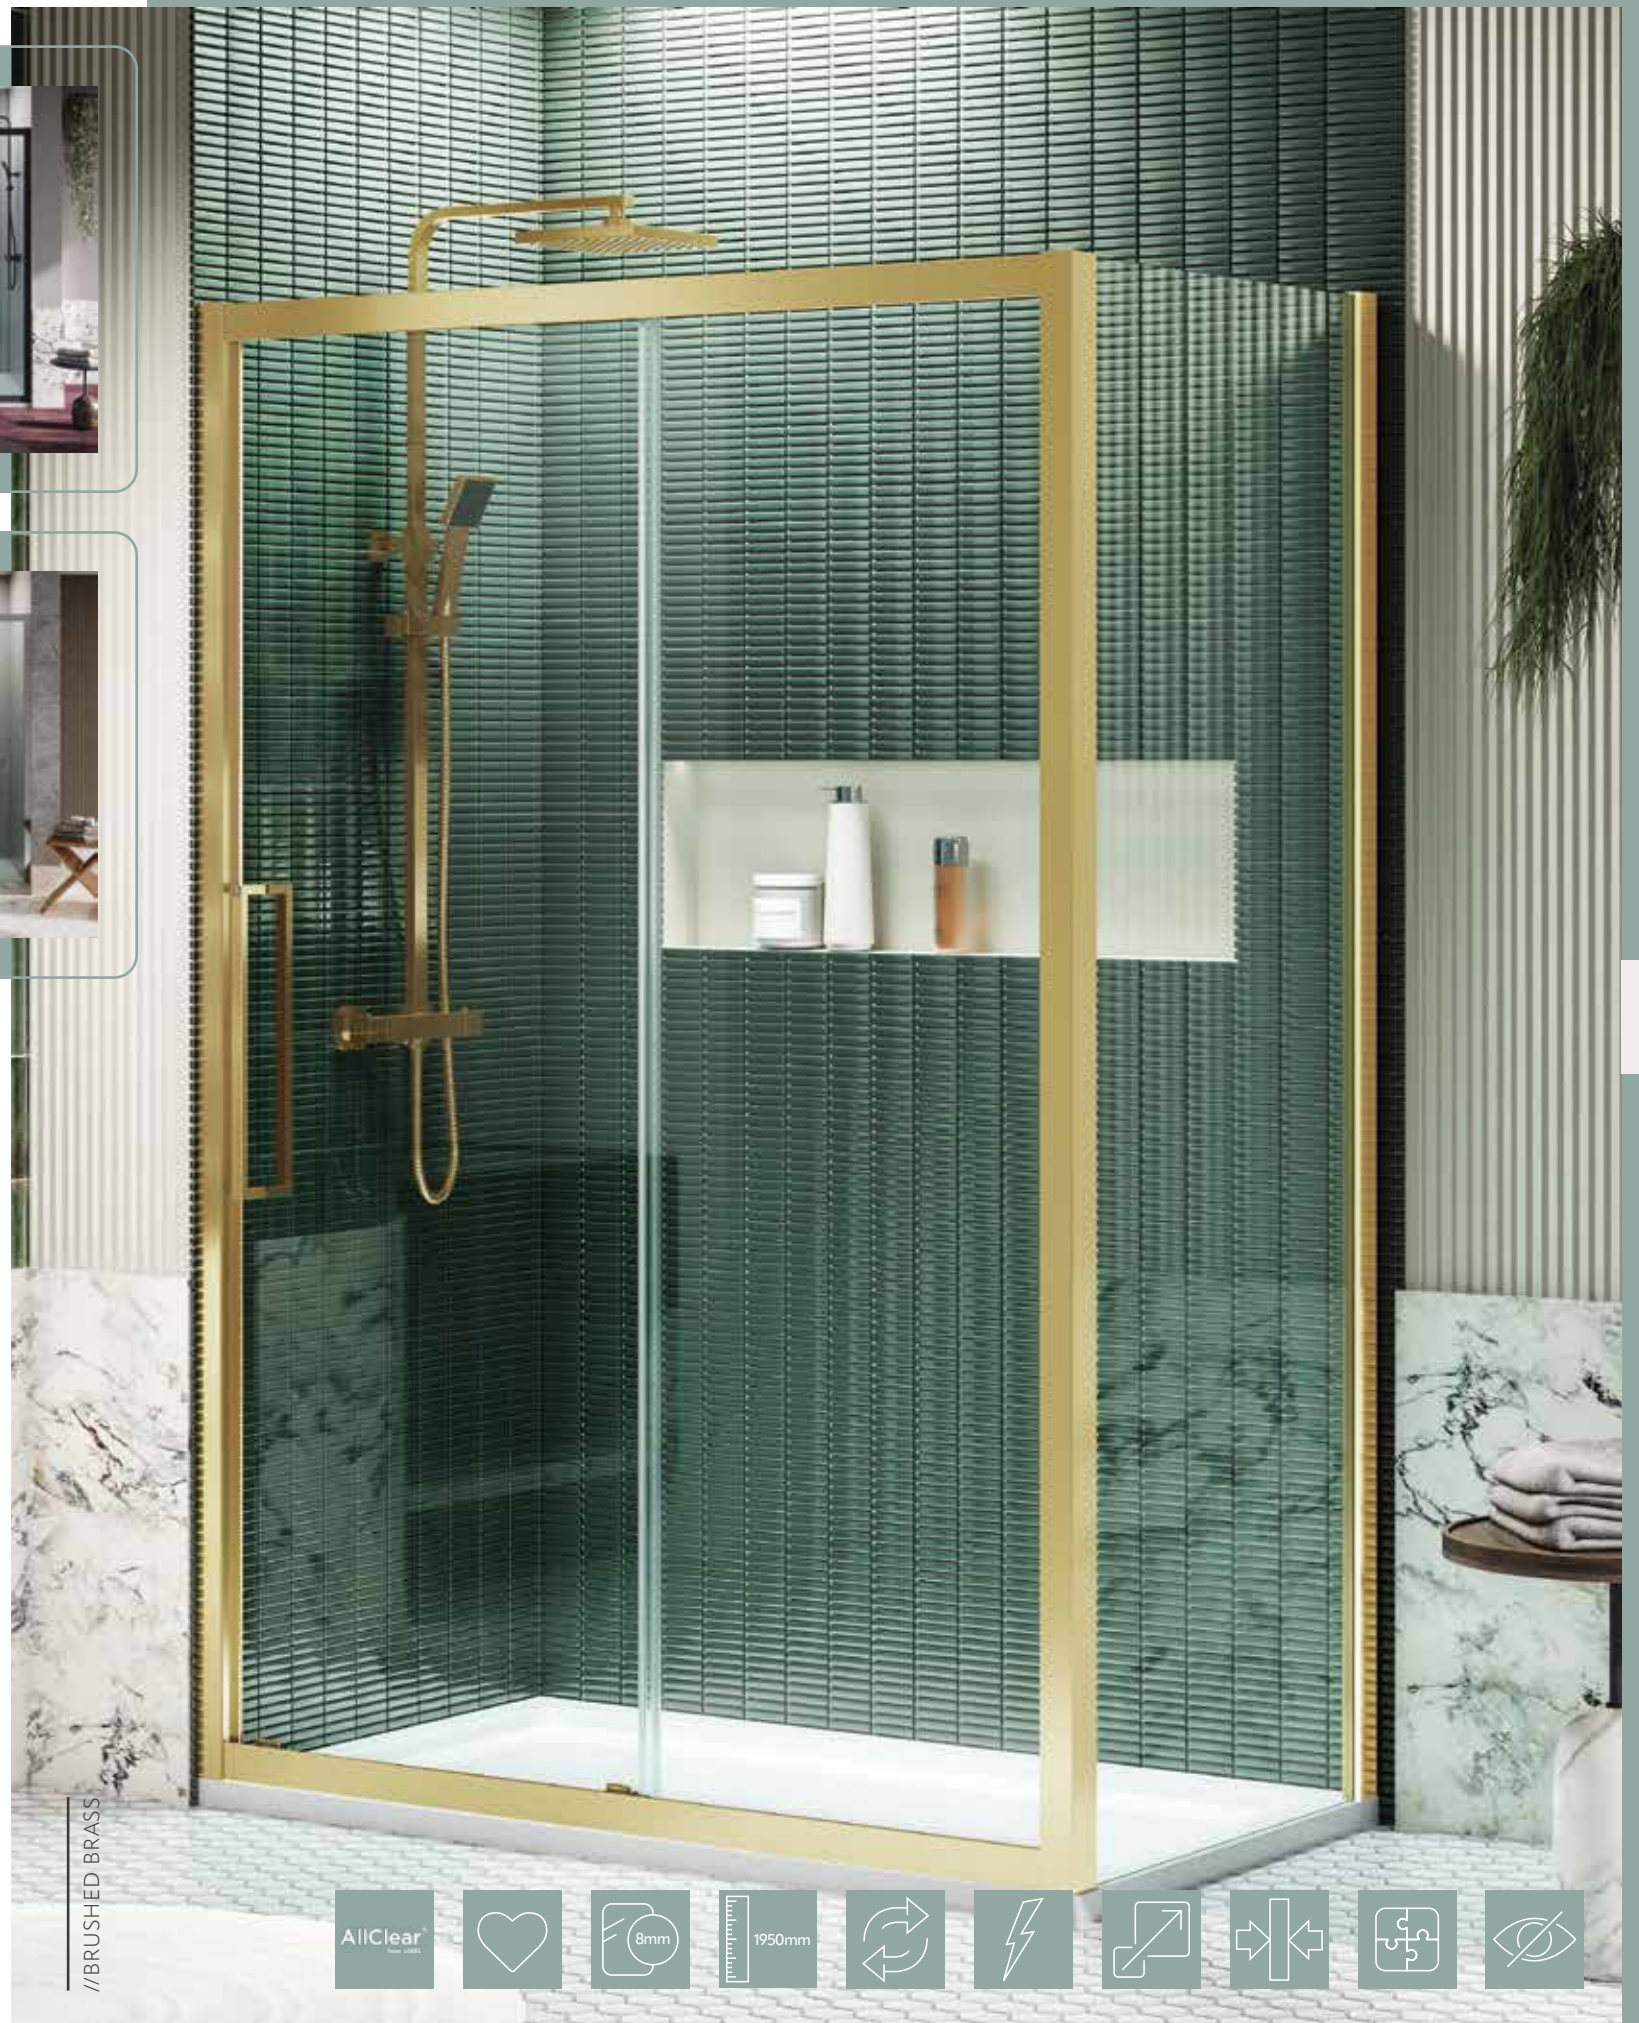

//BRUSHED BRASS

AllClear
Heart icon
8mm icon
1950mm icon
Recycling icon
Lightning bolt icon
Arrow icon
Crosshair icon
Interlocking puzzle pieces icon
Eye icon