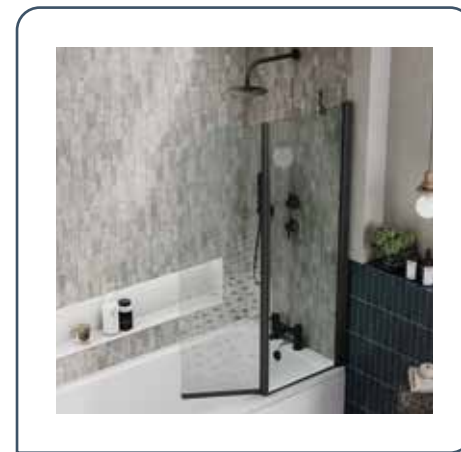

CURVED BATH SCREEN

With a gentle and frameless curve to the top of the screen, the bottom seal matches the finish of the wall mount, sealing effectively against leaks. Practical and stylish, the inward-opening hinged bath screen offers ease of access and effective sealing. Available as a single panel or two panel option for additional protection against splashing water.

from £314.33 inc. VAT

//MATT BLACK