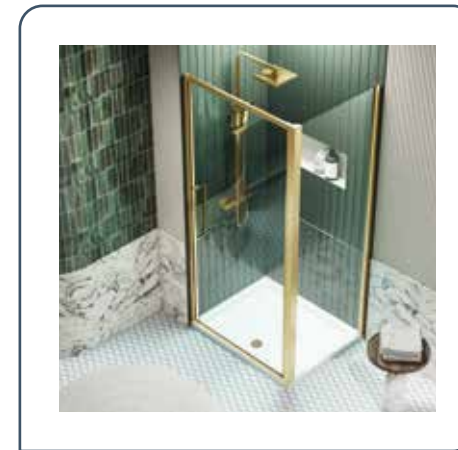

# HINGED DOOR

//BRUSHED BRASS

//SILVER

With easy access and understated looks, the hinged door is the perfect choice for a personal sanctuary or family showering space. Add to that the contemporary and elegant styling and it's easy to see why the hinged door is the perfect choice for a recessed showering space.