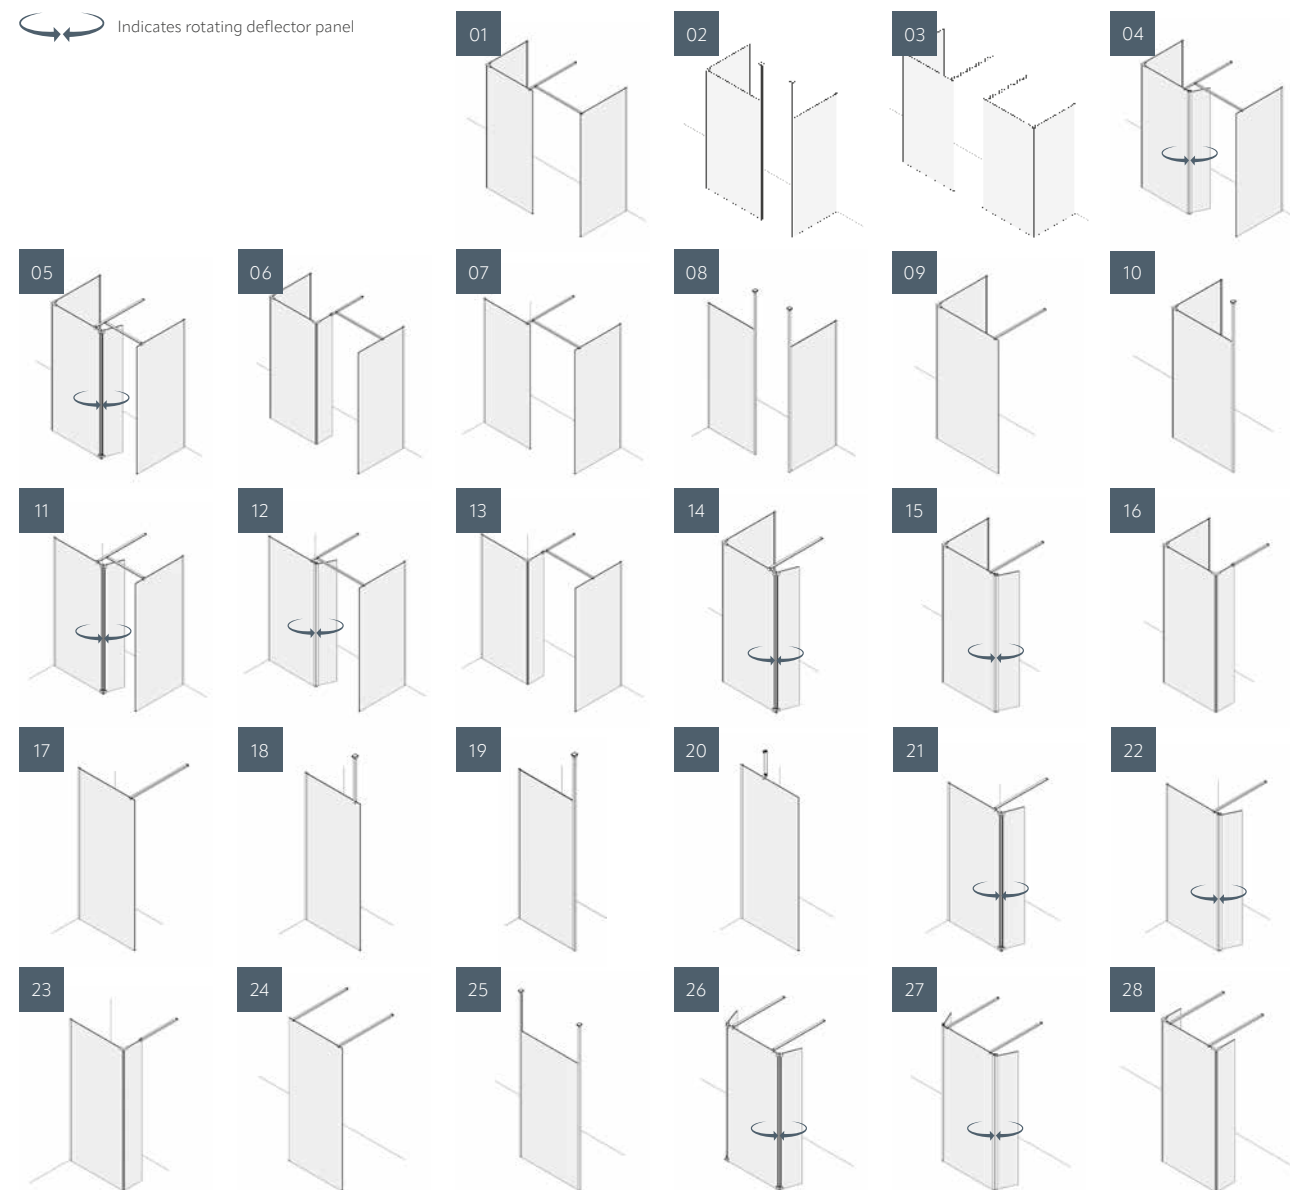

LAKES WALK-IN SHOWER CONFIGURATIONS

FIND OUT MORE ABOUT THE COMPLETE RANGE

Infinitive versatility. Design the walk-in layout that's perfect for your individual home, desired showering space, style, and dreams, from a wide range of 8mm and 10mm glass panel and hardware options.

Whether for recess, corner and flat wall all products are available in our six colour finishes.

The examples shown represent almost every configuration possible, but if you're considering something different to these, please consult your retailer for advice.

Indicates rotating deflector panel