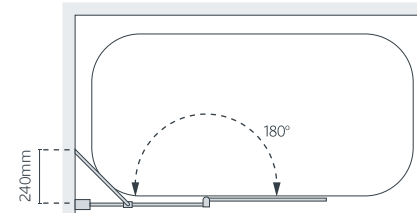

CURVED BATH SCREEN

With a gentle and frameless curve to the top of the screen, the bottom seal matches the finish of the wall mount, sealing effectively against leaks. Practical and stylish, the inward-opening hinged bath screen offers ease of access and effective sealing. Available as a single panel or two panel option for additional protection against splashing water.

from £314.33 inc. VAT

CURVED HINGED BATH SCREEN											
SIZES (mm)	SILVER (+ S to end of code)	MATT BLACK (+ B to end of code)	BRUSHED BRASS (+ BRS to end of code)	FIXED PANEL (mm) (Width adj't)	RETAIL PRICE EXC VAT (Silver)	RETAIL PRICE INC VAT (Silver)	RETAIL PRICE EXC VAT (Matt Black)	RETAIL PRICE INC VAT (Matt Black)	RETAIL PRICE EXC VAT (Brushed Brass)	RETAIL PRICE INC VAT (Brushed Brass)	PRODUCT CODE
930 - 955 x 1400	Yes	Yes	Yes	540 - 565	£444.59	£533.51	£471.27	£565.52	£518.39	£622.07	SS120

CURVED BATH SCREEN					
SIZES (mm)	SILVER (+ S to end of code)	WIDTH ADJUSTMENT (mm)	RETAIL PRICE EXC VAT (Silver)	RETAIL PRICE INC VAT (Silver)	PRODUCT CODE
800 x 1400	Yes	800 - 825	£261.95	£314.33	SS10

//BRUSHED BRASS