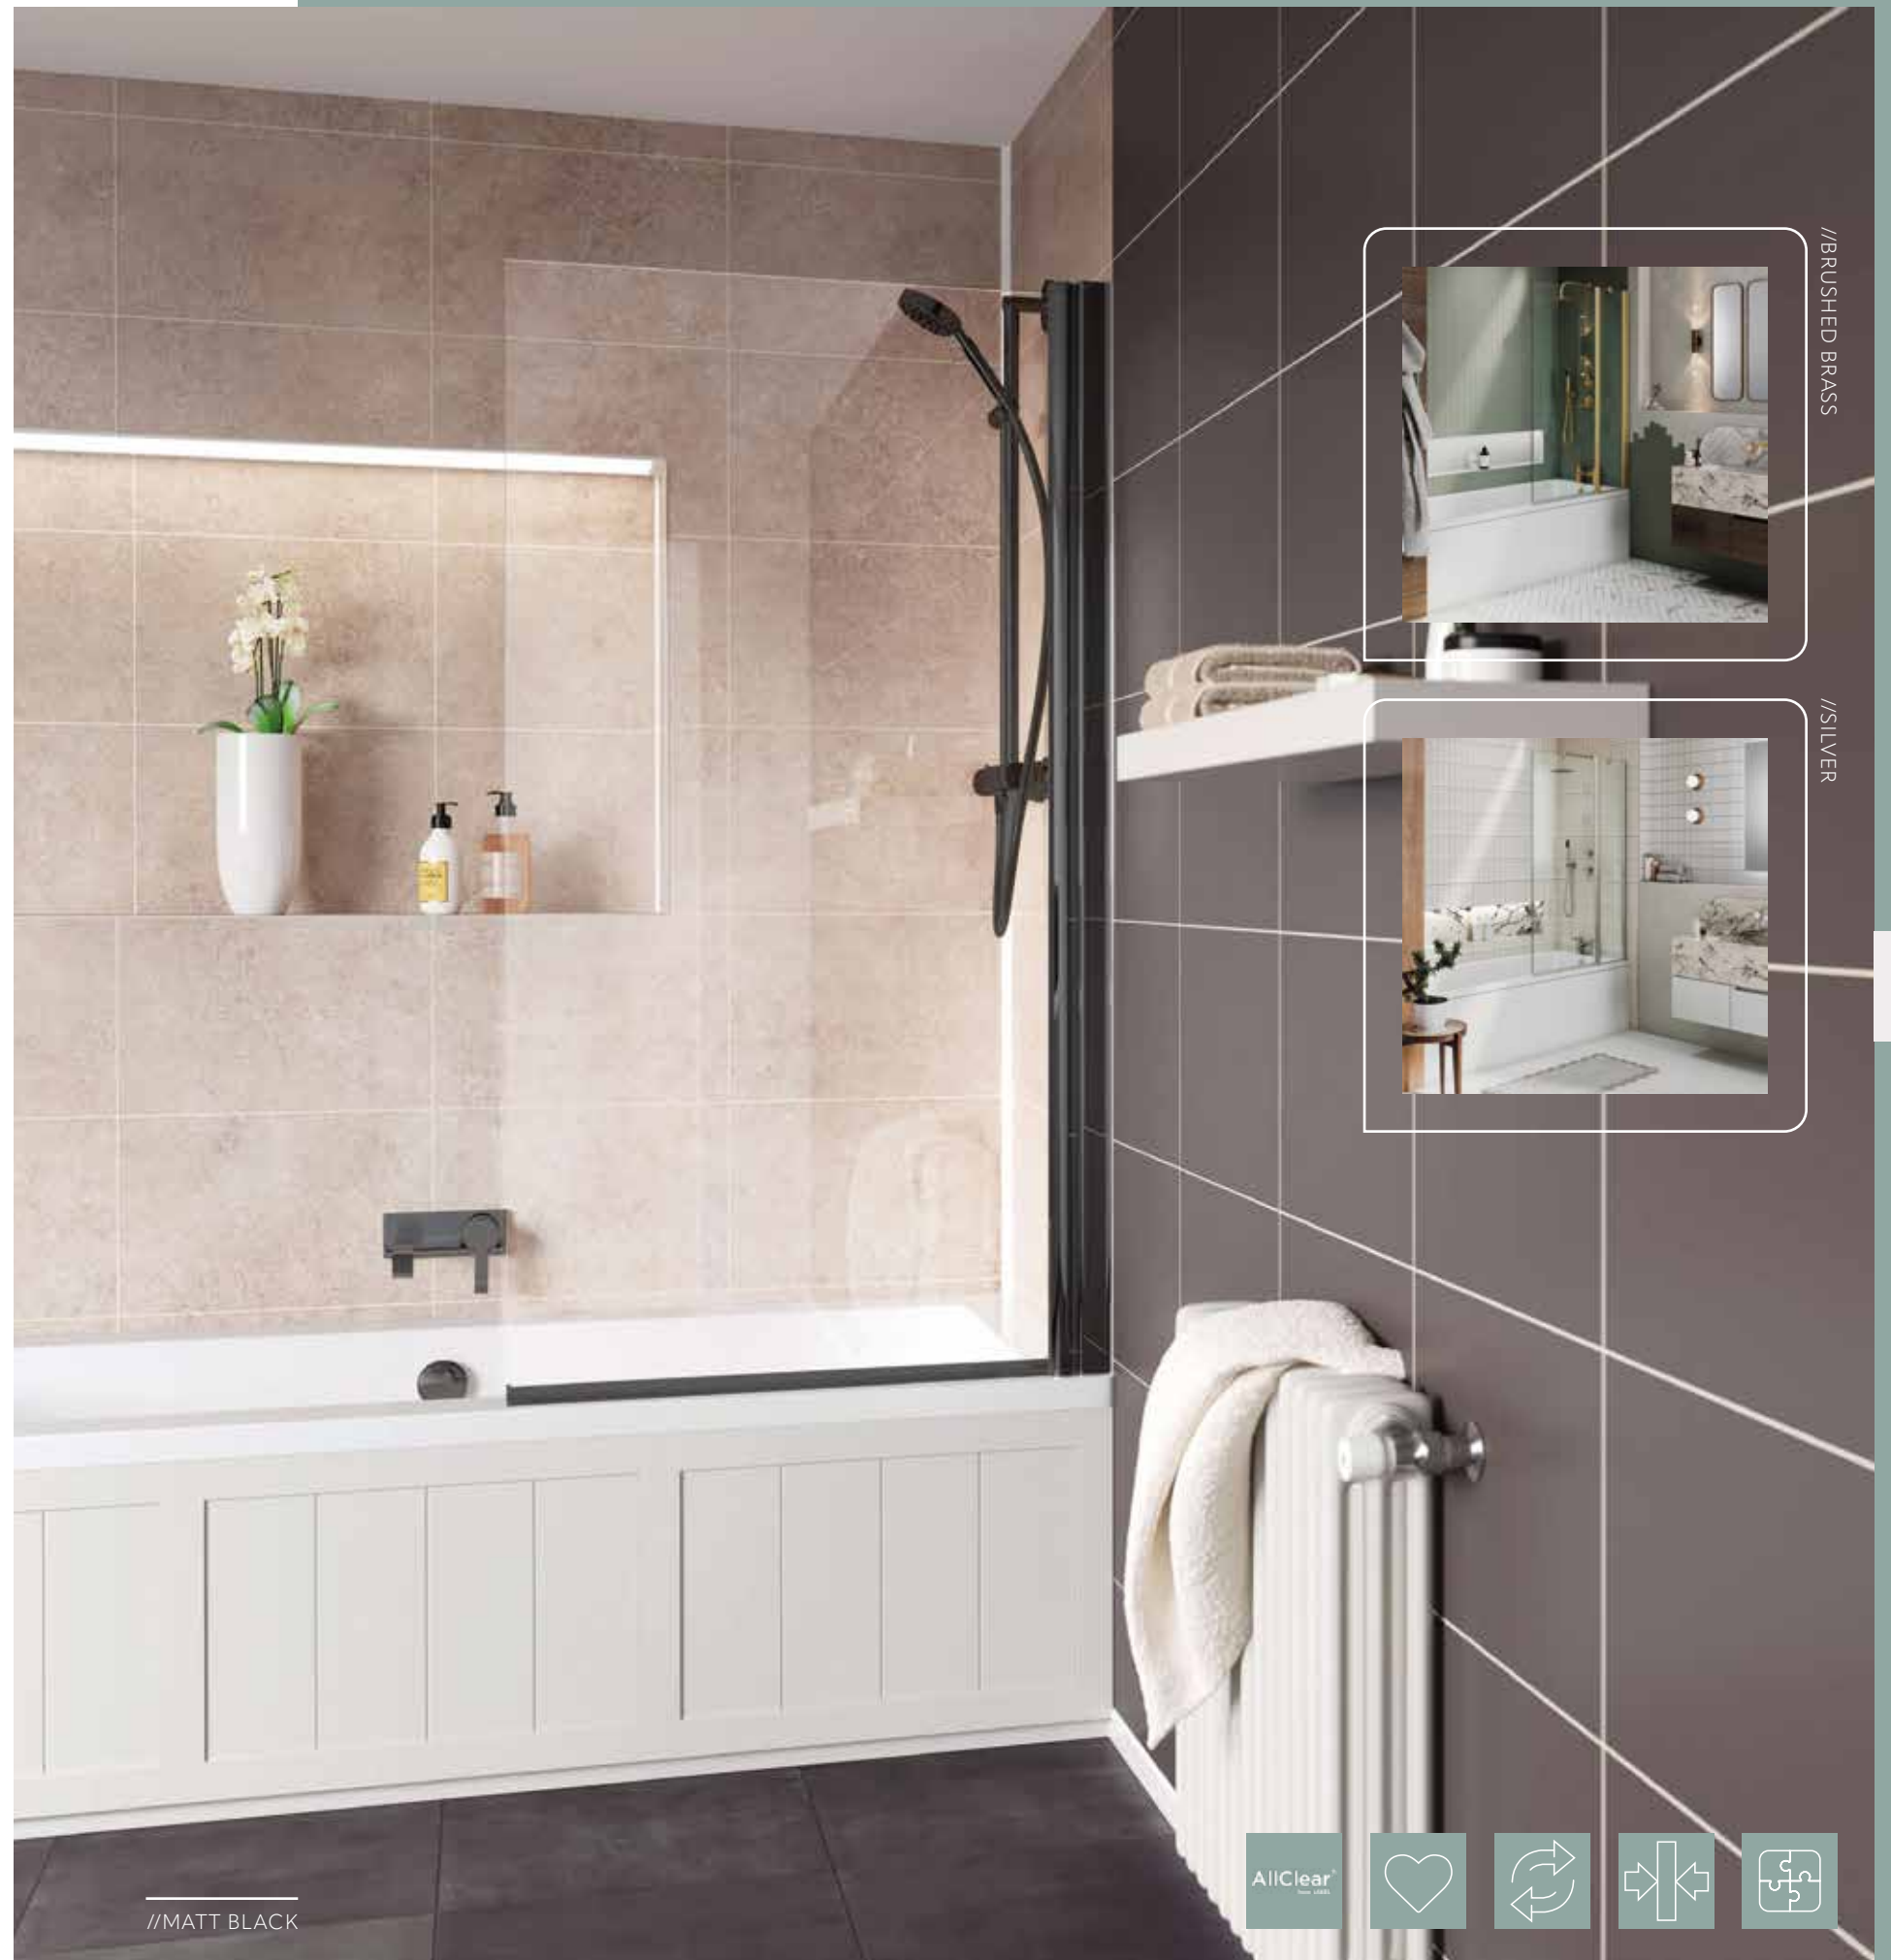

//BRUSHED BRASS

//SILVER

//MATT BLACK