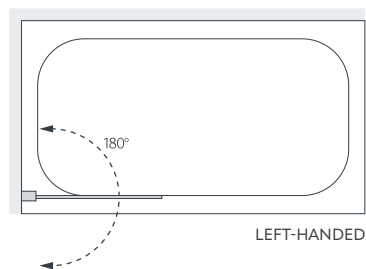

SQUARE HINGED BATH SCREEN										
SIZES (mm)	SILVER (+ S to end of code)	MATT BLACK (+ B to end of code)	BRUSHED BRASS (+ BRS to end of code)	FIXED PANEL (mm) (Width adj't)	DOOR (Width)	RETAIL PRICE EXC VAT (Silver / Matt Black)	RETAIL PRICE INC VAT (Silver / Matt Black)	RETAIL PRICE EXC VAT (Brushed Brass)	RETAIL PRICE INC VAT (Brushed Brass)	PRODUCT CODE
318 + 626 x 1500	Yes	Yes	Yes	945 - 970	390	£479.77	£575.72	£527.75	£633.30	SS60