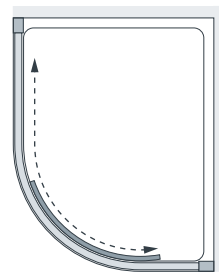

from £927.38 inc. VAT

SINGLE DOOR QUADRANT

OFFSET LEFT-HAND TRAY

OFFSET RIGHT-HAND TRAY

SIZES (mm) (Width x height)	SILVER (+ S to end of code)	MATT BLACK (+ B to end of code)	BRUSHED BRASS (+ BRS to end of code)	WIDTH ADJUSTMENT (mm)	DOOR OPENING (mm)	RETAIL PRICE EXC VAT (Silver)	RETAIL PRICE INC VAT (Silver)	RETAIL PRICE EXC VAT (Matt Black)	RETAIL PRICE INC VAT (Matt Black)	RETAIL PRICE EXC VAT (Brushed Brass)	RETAIL PRICE INC VAT (Brushed Brass)	PRODUCT CODE
800 x 800	Yes	No	No	765 - 790	400	£722.82	£927.38	-	-	-	-	WAVRSD080 & WAVRSDDG
900 x 900	Yes	Yes	Yes	865 - 890	500	£816.42	£979.71	£862.65	£991.99	£909.31	£1,091.17	WAVRSD090 & WAVRSDDG
900 x 800	Yes	No	No	865 - 890 & 765 - 790	500	£825.14	£990.17	-	-	-	-	WAVRSD098 & WAVRSDDG
1000 x 800	Yes	Yes	Yes	965 - 990 & 765 - 790	500	£894.91	£1,073.90	£906.65	£1,087.98	£997.32	£1,196.79	WAVRSD108 & WAVRSDDG
1200 x 800	Yes	Yes	No	1165 - 1190 & 765 - 790	500	£957.05	£1,148.46	£969.98	£1,163.98	-	-	WAVRSD128 & WAVRSDDG
1200 x 900	Yes	Yes	No	1165 - 1190 & 865 - 890	500	£974.46	£1,169.39	£987.76	£1,185.32	-	-	WAVRSD129 & WAVRSDDG