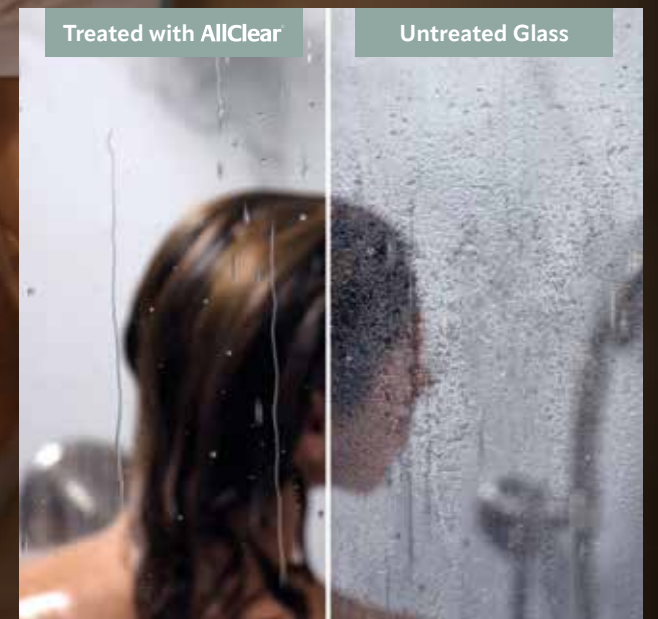

Kelly Wilson, N. Ireland

"Lakes spares department was outstanding. Craig was especially helpful and the quality of the shower enclosure must be the best on the market".

David Starkey

LAKES GLASS FOR A SUPERIOR SHOWERING EXPERIENCE

Quality is defined by how showering spaces perform. How they stay looking great. How they add sparkle and clarity. How they save time, energy and effort of cleaning. The shower is often one of the most in-demand spaces in a busy household, which can make it hard to keep clean and looking good.

Lakes Glass has been developed to ensure a crystal clear, smear-free showering space that doesn't detract from your beautiful bathroom. Our glass includes AllClear®, a high-tech nano-bonded coating that fills the gaps in the naturally pitted surface of the glass. The treatment, which is applied to both sides of the glass, means that water, limescale and soap scum slide off the glass rather than sticking to it. It stays clear and clean and comes as standard on our Wave collection at no extra cost.

A simple wipe clean with a damp cloth of the specially treated glass keeps it looking like new, which means less scrubbing and no need for harsh chemical cleaners that can harm the environment.

Lakes Glass with AllClear® is 10 times more scratch and impact resistant than standard glass, so it can handle whatever life throws at it.

Watch our video here:

www.lakesshoweringspaces.com/allclear-glass-coating

AllClear
from LAKES