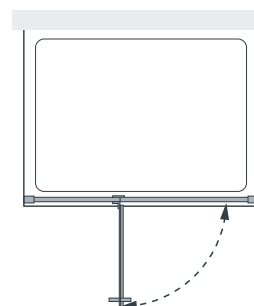

SIZES (mm) (Width)	SILVER (+S to end of code)	MATT BLACK (+B to end of code)	BRUSHED BRASS (+BRS to end of code)	WIDTH ADJ'T (mm)	DOOR OPENING (mm)	RETAIL PRICE EXC VAT (Silver)	RETAIL PRICE INC VAT (Silver)	RETAIL PRICE EXC VAT (Matt Black)	RETAIL PRICE INC VAT (Matt Black)	RETAIL PRICE EXC VAT (Brushed Brass)	RETAIL PRICE INC VAT (Brushed Brass)	PRODUCT CODE
1000	Yes	Yes	Yes	950-1000	624	£868.94	£1,042.73	£881.46	£1,057.76	£969.61	£1,163.54	WAVHI100 & WAVHIDG
1100	Yes	Yes	Yes	1050-1100	624	£884.48	£1,061.38	£897.30	£1,076.76	£987.03	£1,184.44	WAVHI110 & WAVHIDG
1200	Yes	Yes	Yes	1150-1200	624	£900.09	£1,080.12	£913.22	£1,095.87	£1,004.54	£1,205.45	WAVHI120 & WAVHIDG
1300	Yes	Yes	Yes	1250-1300	624	£916.99	£1,100.39	£929.92	£1,116.53	£1,023.48	£1,228.18	WAVHI130 & WAVHIDG
1400	Yes	Yes	Yes	1350-1400	624	£931.77	£1,118.13	£945.50	£1,134.61	£1,040.05	£1,248.07	WAVHI140 & WAVHIDG
1500	Yes	Yes	Yes	1450-1500	624	£946.26	£1,135.52	£960.27	£1,152.33	£960.27	£1,267.57	WAVHI150 & WAVHIDG
1600	Yes	Yes	Yes	1550-1600	624	£960.88	£1,153.06	£975.17	£1,170.21	£1,072.68	£1,287.23	WAVHI160 & WAVHIDG
1700	Yes	Yes	Yes	1650-1700	624	£977.23	£1,172.68	£991.83	£1,190.21	£1,091.02	£1,309.23	WAVHI170 & WAVHIDG
*OPTIONAL SIDE PANEL												
SIZES (mm) (Width)	SILVER (+ S to end of code)	MATT BLACK (+ B to end of code)	BRUSHED BRASS (+ BRS to end of code)	WIDTH ADJ'T (mm)	RETAIL PRICE EXC VAT (Silver)	RETAIL PRICE INC VAT (Silver)	RETAIL PRICE EXC VAT (Matt Black)	RETAIL PRICE INC VAT (Matt Black)	RETAIL PRICE EXC VAT (Brushed Brass)	RETAIL PRICE INC VAT (Brushed Brass)	PRODUCT CODE	
700	Yes	Yes	Yes	665 - 700	£313.96	£376.75	£319.99	£383.99	£352.00	£422.41	WAVSP070	
750	Yes	Yes	Yes	715 - 750	£331.40	£397.68	£337.77	£405.33	£371.55	£445.86	WAVSP075	
800	Yes	Yes	Yes	765 - 800	£354.29	£425.15	£361.10	£433.33	£397.21	£476.66	WAVSP080	
900	Yes	Yes	Yes	865 - 900	£383.73	£460.47	£391.10	£469.33	£430.22	£516.27	WAVSP090	
1000	Yes	Yes	Yes	965 - 1000	£434.96	£521.95	£443.33	£531.99	£487.66	£585.20	WAVSP100	

*Optional side panels are 6mm glass
15mm Extension Profile £47.28 incl. VAT (WAVLEPS Silver / WAVLEPB Black / WAVLEPBRB Brushed Brass)
Door opening for all sizes is 624mm