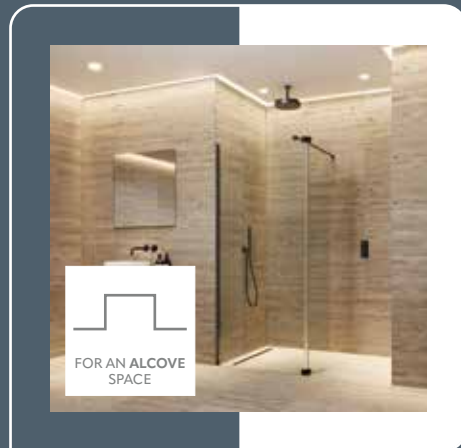

from £516.23 inc. VAT

HINGED SHOWER PANEL

HINGED SHOWER PANEL (A)					
STANDARD SIZES (mm) (A x height)	SILVER (+ S to end of code)	WIDTH ADJUSTMENT (mm)	RETAIL PRICE EXC VAT	RETAIL PRICE INC VAT	PRODUCT CODE
700 x 1900	Yes	675 - 700	£430.19	£516.23	LK850-070S
800 x 1900	Yes	775 - 800	£461.67	£554.00	LK850-080S
900 x 1900	Yes	875 - 900	£495.05	£594.07	LK850-090S
1000 x 1900	Yes	975 - 1000	£528.44	£634.13	LK850-100S

# MODULAR WALK-IN FOR YOUR SHOWERING SPACE

//RECESS/ALCOVE

**Our modular walk-in systems can either be installed onto a shower tray or flush fit directly to a tiled wet room floor, providing great accessibility for the specific needs of individuals of all ages and challenges.**