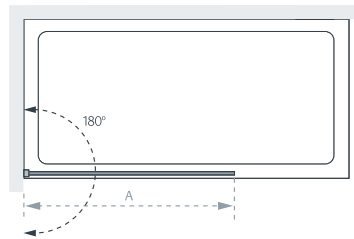

ALASSIO WALK-IN

The practical and flexible solution of Alassio includes a unique glass panel that rotates over 90 degrees each way from the centre point. This showering space is ideal for wet rooms or bathrooms where easy access is important. The wide opening makes cleaning a lot easier too!

from £516.23 inc. VAT

HINGED SHOWER PANEL