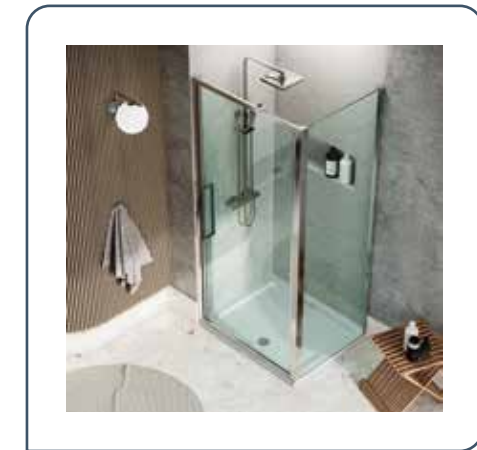

# HINGED DOOR

//BRUSHED BRASS

//SILVER

With easy access and understated looks, the hinged door is the perfect choice for a personal sanctuary or family showering space. Add to that the contemporary and elegant styling and it's easy to see why the hinged door is the perfect choice for a recessed showering space.