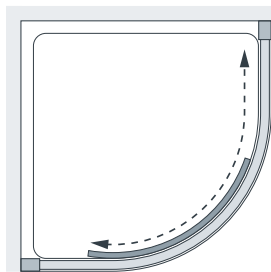

from £927.38 inc. VAT

SINGLE DOOR QUADRANT

OFFSET LEFT-HAND TRAY

OFFSET RIGHT-HAND TRAY

SIZES (mm) (Width x height)	SILVER (+ S to end of code)	MATT BLACK (+ B to end of code)	BRUSHED BRASS (+ BRS to end of code)	WIDTH ADJUSTMENT (mm)	DOOR OPENING (mm)	RETAIL PRICE EXC VAT (Silver)	RETAIL PRICE INC VAT (Silver)	RETAIL PRICE EXC VAT (Matt Black)	RETAIL PRICE INC VAT (Matt Black)	RETAIL PRICE EXC VAT (Brushed Brass)	RETAIL PRICE INC VAT (Brushed Brass)	PRODUCT CODE
800 x 800	Yes	No	No	765 - 790	400	£722.82	£927.38	-	-	-	-	WAVRSD080 & WAVRSDDG
900 x 900	Yes	Yes	Yes	865 - 890	500	£816.42	£979.71	£862.65	£991.99	£909.31	£1,091.17	WAVRSD090 & WAVRSDDG
900 x 800	Yes	No	No	865 - 890 & 765 - 790	500	£825.14	£990.17	-	-	-	-	WAVRSD098 & WAVRSDDG
1000 x 800	Yes	Yes	Yes	965 - 990 & 765 - 790	500	£894.91	£1,073.90	£906.65	£1,087.98	£997.32	£1,196.79	WAVRSD108 & WAVRSDDG
1200 x 800	Yes	Yes	No	1165 - 1190 & 765 - 790	500	£957.05	£1,148.46	£969.98	£1,163.98	-	-	WAVRSD128 & WAVRSDDG
1200 x 900	Yes	Yes	No	1165 - 1190 & 865 - 890	500	£974.46	£1,169.39	£987.76	£1,185.32	-	-	WAVRSD129 & WAVRSDDG