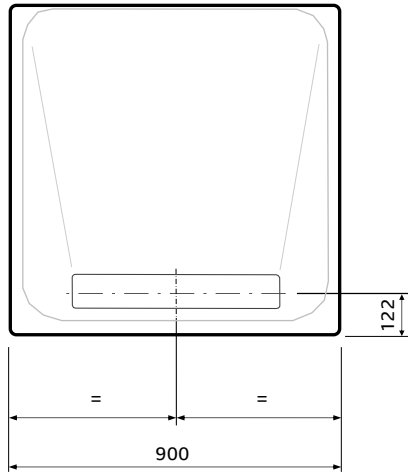

Lakes Linear Low Profile Trays.

Low Profile (33mm) ABS capped stone resin (incl. waste trap & cover grid).

Square

Rectangular

Tray Type	Product Code	Size (mm)	Remarks	Grid	Weight (kg)
SQUARE	TL9SW	900 x 900	ABS Capped Stone Resin Supplied with 1x TLW Waste (50mm high flow) & Linear Cover Grid TLW*W	TLW9W	20
RECTANGULAR	TL128RW	1200 x 800		TLW8W	24
	TL129RW	1200 x 900		TLW9W	26.5
	TL148RW	1400 x 800		TLW8W	27.5
	TL149RW	1400 x 900		TLW9W	30.5
	TL158RW	1500 x 800		TLW8W	30
	TL159RW	1500 x 900		TLW9W	30
	TL168RW	1600 x 800		TLW8W	31.5
	TL169RW	1600 x 900		TLW9W	35
	TL178RW	1700 x 800		TLW8W	33
	TL179RW	1700 x 900		TLW9W	37