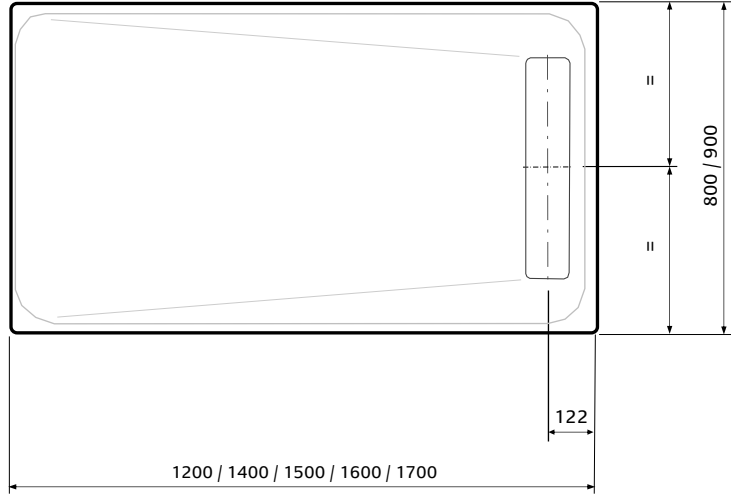

Lakes Linear Low Profile Trays.

Low Profile (33mm) ABS capped stone resin (incl. waste trap & cover grid).

Square

Rectangular

Tray Type	Product Code	Size (mm)	Remarks	Grid	Weight (kg)
SQUARE	TL9SW	900 x 900	ABS Capped Stone Resin Supplied with 1x TLW Waste (50mm high flow) & Linear Cover Grid TLW*W	TLW9W	20
RECTANGULAR	TL128RW	1200 x 800		TLW8W	24
	TL129RW	1200 x 900		TLW9W	26.5
	TL148RW	1400 x 800		TLW8W	27.5
	TL149RW	1400 x 900		TLW9W	30.5
	TL158RW	1500 x 800		TLW8W	30
	TL159RW	1500 x 900		TLW9W	30
	TL168RW	1600 x 800		TLW8W	31.5
	TL169RW	1600 x 900		TLW9W	35
	TL178RW	1700 x 800		TLW8W	33
	TL179RW	1700 x 900		TLW9W	37