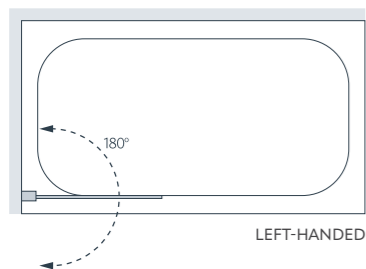

SQUARE HINGED BATH SCREEN										
SIZES (mm)	SILVER (+ S to end of code)	MATT BLACK (+ B to end of code)	BRUSHED BRASS (+ BRS to end of code)	FIXED PANEL (mm) (Width adj't)	DOOR (Width)	RETAIL PRICE EXC VAT (Silver / Matt Black)	RETAIL PRICE INC VAT (Silver / Matt Black)	RETAIL PRICE EXC VAT (Brushed Brass)	RETAIL PRICE INC VAT (Brushed Brass)	PRODUCT CODE
318 + 626 x 1500	Yes	Yes	Yes	945 - 970	390	£452.61	£534.14	£497.88	£597.45	SS60