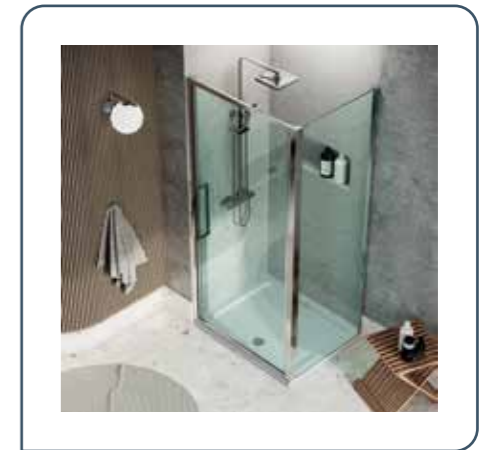

*Optional side panels are 6mm glass
15mm Extension Profile £45.28 incl. VAT (WAVLEPS Silver)

//BRUSHED BRASS

HINGED DOOR

//BRUSHED BRASS

//SILVER

With easy access and understated looks, the hinged door is the perfect choice for a personal sanctuary or family showering space. Add to that the contemporary and elegant styling and it's easy to see why the hinged door is the perfect choice for a recessed showering space.