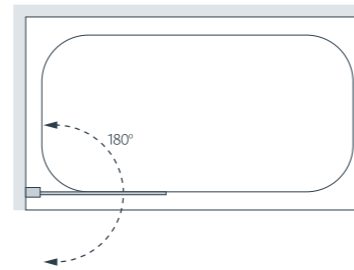

from £314.33 inc. VAT

//MATT BLACK

//SILVER

CURVED HINGED BATH SCREEN									
SIZES (mm)	SILVER (+ S to end of code)	MATT BLACK (+ B to end of code)	BRUSHED BRASS (+ BRS to end of code)	FIXED PANEL (mm) (Width adj't)	RETAIL PRICE EXC VAT (Silver / Matt Black)	RETAIL PRICE INC VAT (Silver / Matt Black)	RETAIL PRICE EXC VAT (Brushed Brass)	RETAIL PRICE INC VAT (Brushed Brass)	PRODUCT CODE
930 - 955 x 1400	Yes	Yes	Yes	540 - 565	£444.59	£533.51	£489.05	£586.86	SS120

CURVED BATH SCREEN							
SIZES (mm)	SILVER (+ S to end of code)	MATT BLACK (+ B to end of code)	BRUSHED BRASS (+ BRS to end of code)	WIDTH ADJUSTMENT (mm)	RETAIL PRICE EXC VAT	RETAIL PRICE INC VAT	PRODUCT CODE
800 x 1400	Yes	Yes	No	800 - 825	£261.95	£314.33	SS10