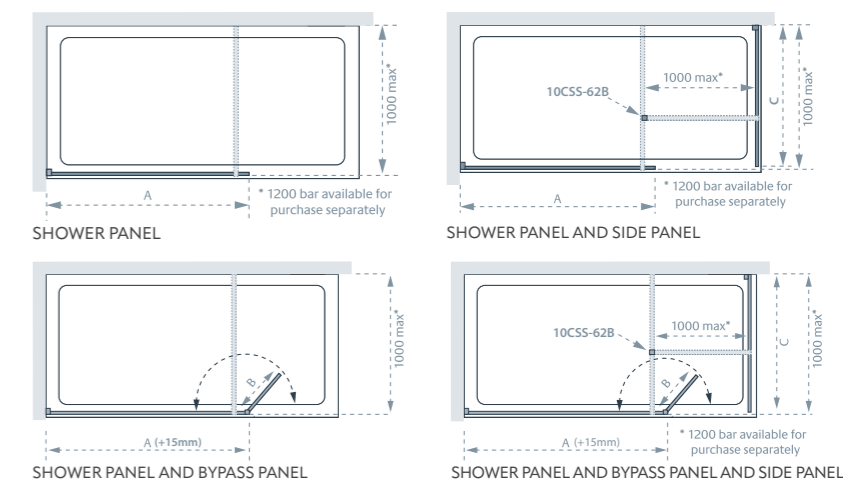

//SILVER

HORIZON WALK-IN

//HORIZON HINGED BYPASS PANEL

The simplicity and clean lines of the Wave walk-in gives an uninterrupted view of your bathroom. The striking matt black profiles with complementary horizon-style stripes on the glass make a bold and contemporary statement in any bathroom. The Horizon walk-in is also available with an optional hinged side panel which protects your bathroom from splashes while providing easy walk-in access. The hinged panel also features horizon style black stripes.

from £508.48 inc. VAT

HORIZON PANEL (A) AND OPTIONAL SIDE PANEL (C)				
STANDARD SIZES (mm) (A & C x height)	WIDTH ADJUSTMENT (mm)	RETAIL PRICE EXC VAT	RETAIL PRICE INC VAT	PRODUCT CODE
800 x 2000	755 - 770	£423.73	£508.48	LK851-080
900 x 2000	855 - 870	£451.25	£541.50	LK851-090
1000 x 2000	955 - 970	£533.80	£640.56	LK851-100
1100 x 2000	1065 - 1080	£562.23	£674.67	LK851-110
1200 x 2000	1165 - 1180	£587.91	£705.49	LK851-120
OPTIONAL HORIZON HINGED BYPASS PANEL (B)				
300 x 200	300	£291.66	£349.99	LK852-30