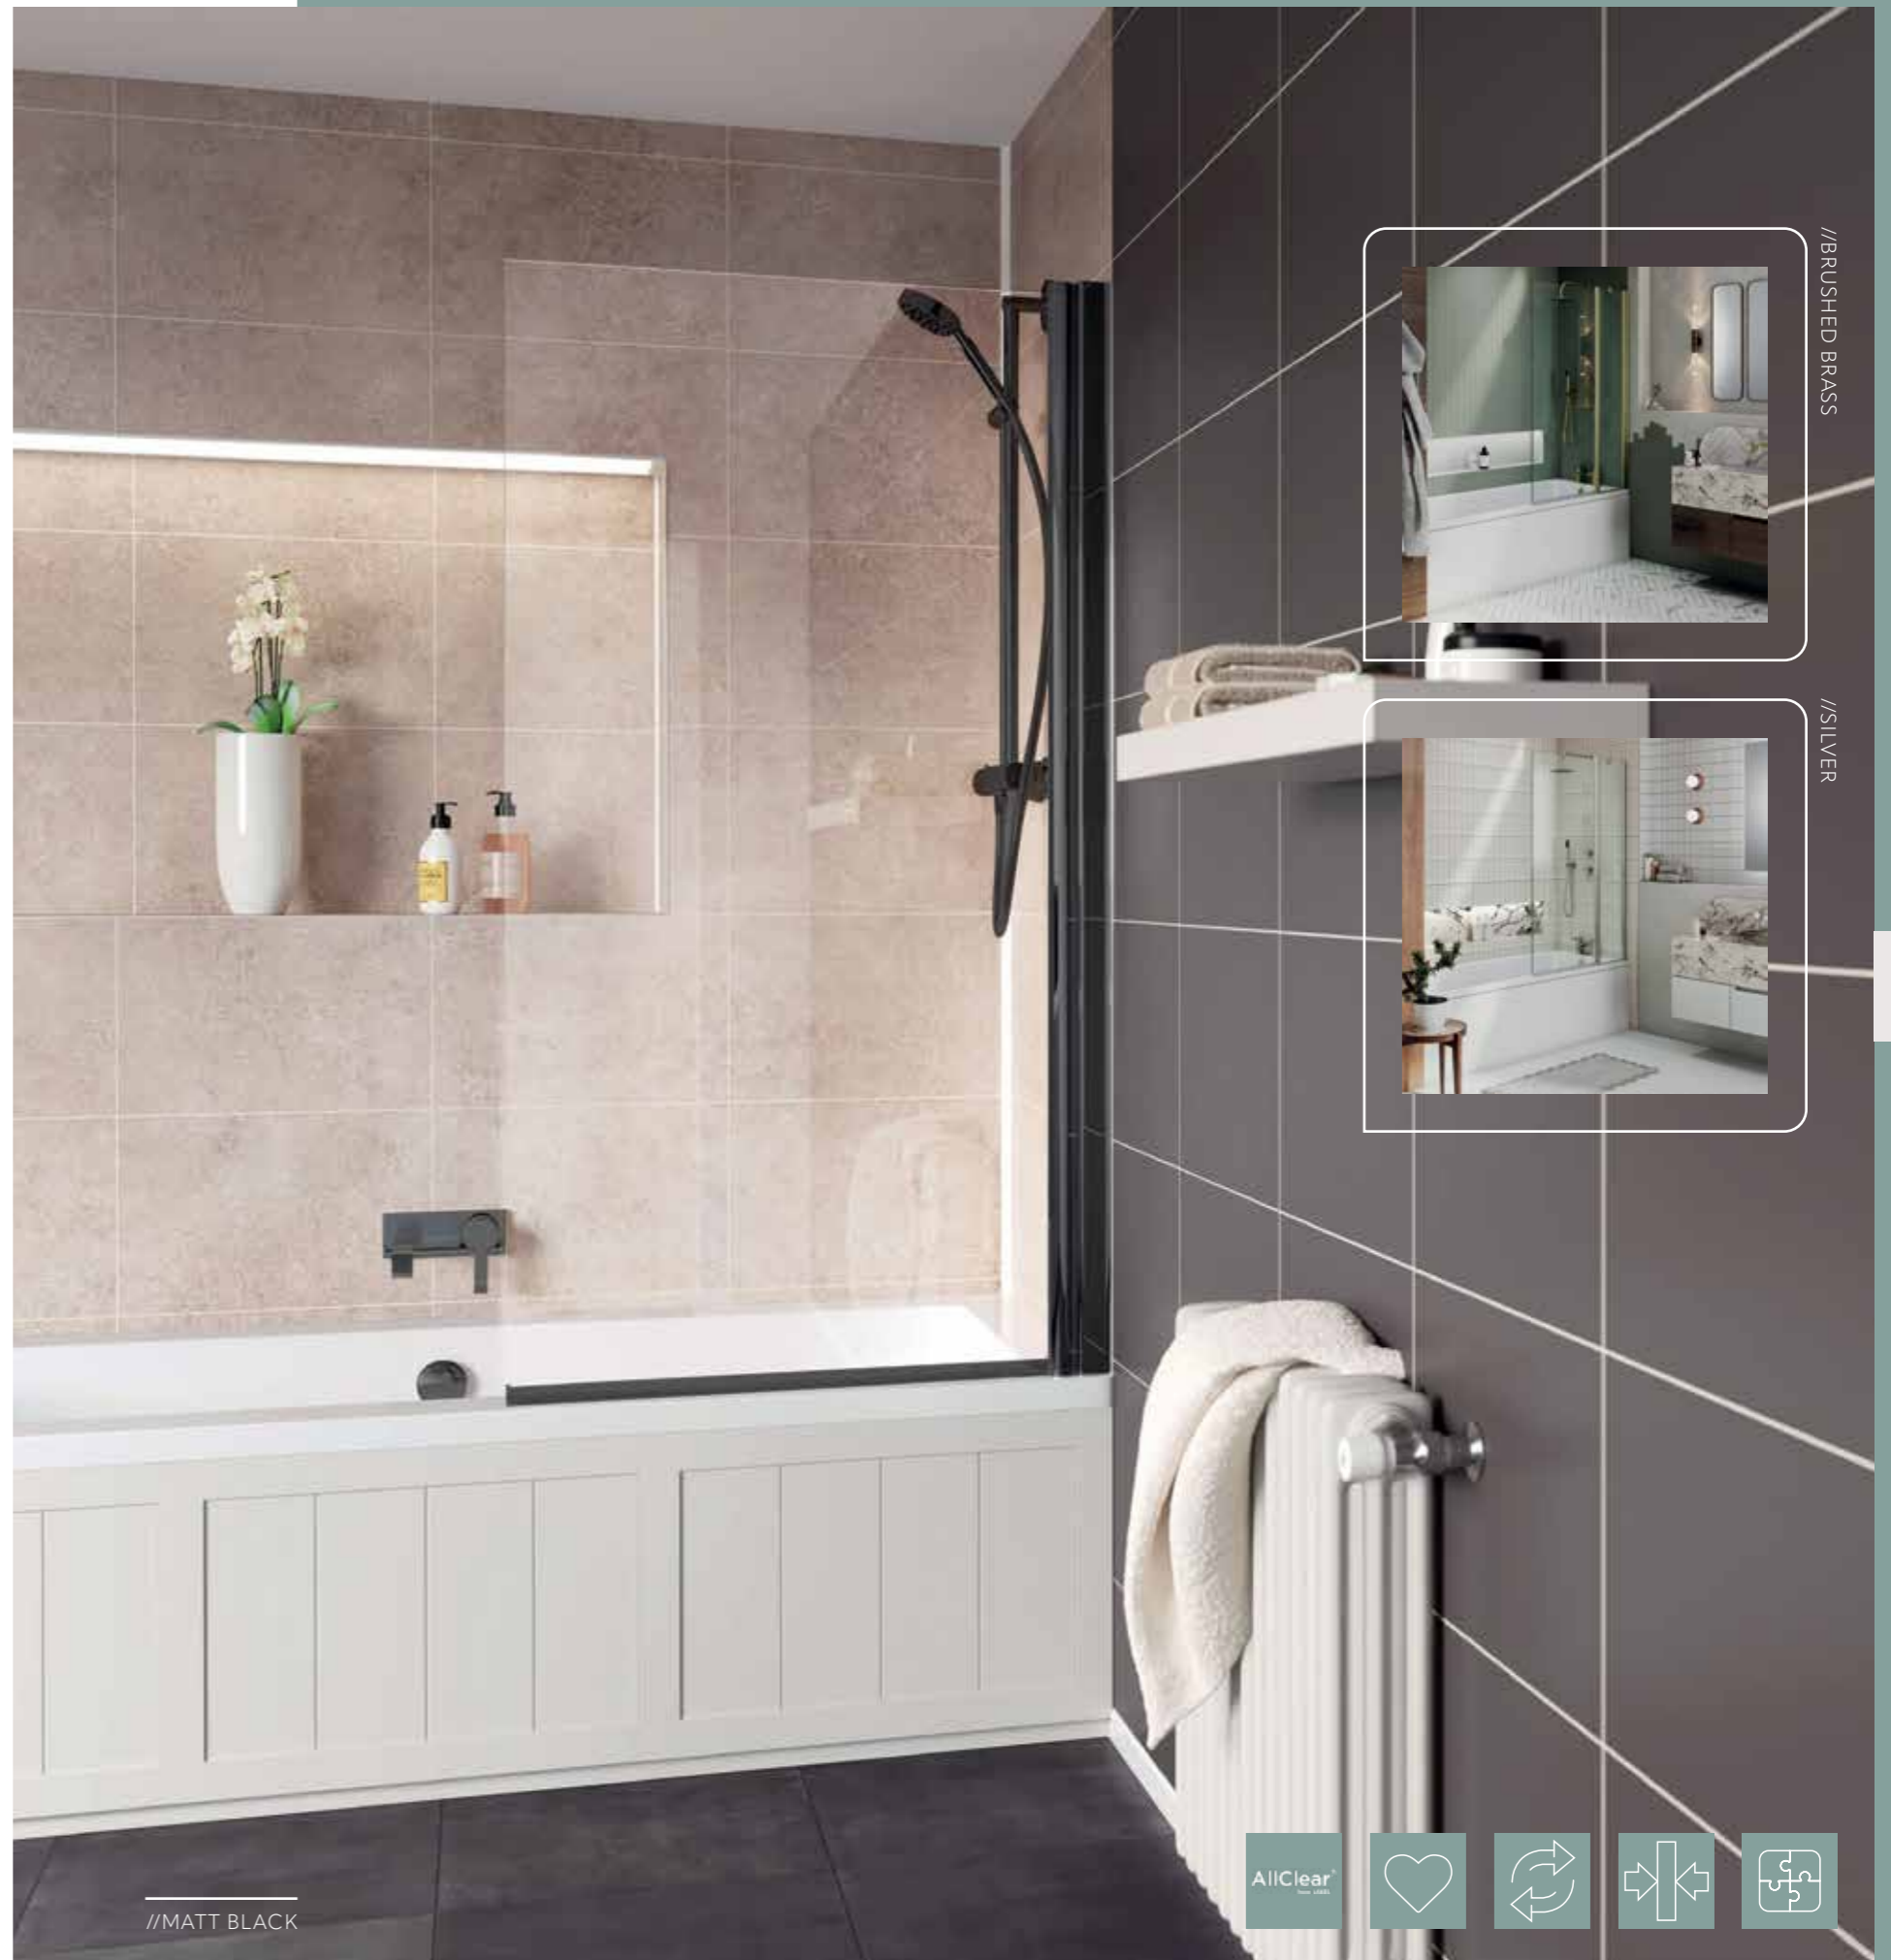

//SILVER

//MATT BLACK

SQUARE HINGED BATH SCREEN										
SIZES (mm)	SILVER (+ S to end of code)	MATT BLACK (+ B to end of code)	BRUSHED BRASS (+ BRS to end of code)	FIXED PANEL (mm) (Width adj't)	DOOR (Width)	RETAIL PRICE EXC VAT (Silver / Matt Black)	RETAIL PRICE INC VAT (Silver / Matt Black)	RETAIL PRICE EXC VAT (Brushed Brass)	RETAIL PRICE INC VAT (Brushed Brass)	PRODUCT CODE
318 + 626 x 1500	Yes	Yes	Yes	945 - 970	390	£452.61	£534.14	£497.88	£597.45	SS60

SQUARE BATH SCREEN										
SIZES (mm)	SILVER (+ S to end of code)	MATT BLACK (+ B to end of code)	BRUSHED BRASS (+ BRS to end of code)	WIDTH ADJ'T (mm)	RETAIL PRICE EXC VAT (Silver / Matt Black)	RETAIL PRICE INC VAT (Silver / Matt Black)	RETAIL PRICE EXC VAT (Brushed Brass)	RETAIL PRICE INC VAT (Brushed Brass)	PRODUCT CODE	
800 x 1500	Yes	Yes	Yes	800 - 825	£277.98	£333.58	£305.78	£366.94	SS50	

//BRUSHED BRASS