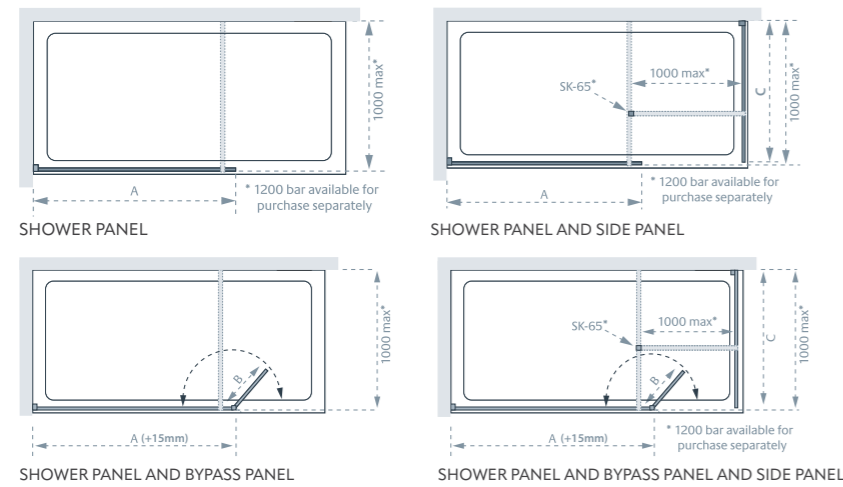

Note: Bypass panel (B) addition has effect of increasing width of panel A by 15mm.

Black 90° Bar Joining Kit for Side Panel	£44.94	£53.93	10CSS-62B
*Black Extended Bracing Bar (1200mm - bar only)	£49.53	£59.43	10CSS-602B-120
Black Optional Ceiling Bracing Kit (suitable for 8 or 10mm glass)	£161.42	£193.71	W10-040B

20mm Extension Profile £33.02 incl. VAT (LK8LEPB Black)
Side Panel Walk-In available with or without Horizon stripes.

//HORIZON SINGLE PANEL WALK-IN

AllClear

WALK-IN

//SILVER

The classic walk-in with matt black profile offers a minimalist look and feel, providing a clear view of the whole bathroom. An additional hinged bypass side panel is also available, shielding the rest of the bathroom from water spray but without compromising the spacious walk-in access.

from £444.65 inc. VAT

WALK-IN PANEL (A) AND OPTIONAL SIDE PANEL (C)							
STANDARD SIZES (mm) (A & C x height)	SILVER (+ S to end of code)	MATT BLACK (+ B to end of code)	BRUSHED BRASS (+ BRS to end of code)	WIDTH ADJUSTMENT (mm)	RETAIL PRICE EXC VAT	RETAIL PRICE INC VAT	PRODUCT CODE
700 x 2000	Yes	Yes	No	655 - 670	£370.54	£444.65	LK810-070
750 x 2000	Yes	No	No	705 - 720	£376.96	£452.35	LK810-075
800 x 2000	Yes	Yes	No	755 - 770	£385.21	£462.26	LK810-080
900 x 2000	Yes	Yes	No	855 - 870	£409.98	£491.97	LK810-090
1000 x 2000	Yes	Yes	No	955 - 970	£485.19	£582.22	LK810-100
1100 x 2000	Yes	Yes	No	1065 - 1080	£510.87	£613.04	LK810-110
1200 x 2000	Yes	Yes	No	1165 - 1180	£534.71	£641.66	LK810-120
1400 x 2000	Yes	No	No	1365 - 1380	£569.57	£683.48	LK810-140
WALK-IN HINGED BYPASS PANEL (B)							
300 x 2000	Yes	Yes	No	300 - no adjustment	£265.06	£318.08	LK827-30