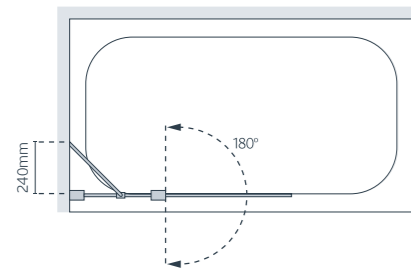

SQUARE BATH SCREEN

For clean crisp lines, the square topped and frameless bath screen is a truly great option and offers maximum flexibility. Available in a choice of finishes and as single panel or two panel models, the screen is fully reversible and easy to fit.

from £333.58 inc. VAT