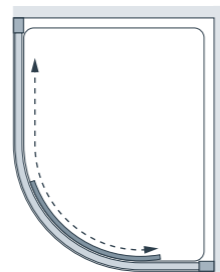

from £885.52 inc. VAT

SINGLE DOOR QUADRANT

OFFSET LEFT-HAND TRAY

OFFSET RIGHT-HAND TRAY

SIZES (mm) (Width x height)	SILVER (+ S to end of code)	MATT BLACK (+ B to end of code)	BRUSHED BRASS (+ BRS to end of code)	WIDTH ADJUSTMENT (mm)	DOOR OPENING (mm)	RETAIL PRICE EXC VAT (Silver / Matt Black)	RETAIL PRICE INC VAT (Silver / Matt Black)	RETAIL PRICE EXC VAT (Brushed Brass)	RETAIL PRICE INC VAT (Brushed Brass)	PRODUCT CODE
800 x 800	Yes	No	No	865 - 890	400	£737.93	£885.52	-	-	WAVRSD080 & WAVRSDDG
900 x 900	Yes	Yes	Yes	865 - 890	500	£779.86	£935.83	£857.84	£1,029.41	WAVRSD090 & WAVRSDDG
900 x 800	Yes	No	No	865 - 890 & 765 - 790	500	£788.25	£945.90	-	-	WAVRSD098 & WAVRSDDG
1000 x 800	Yes	Yes	Yes	965 - 990 & 765 - 790	500	£855.33	£1,026.40	£940.87	£1,129.04	WAVRSD108 & WAVRSDDG
1200 x 800	Yes	Yes	No	1165 - 1190 & 765 - 790	500	£915.08	£1,098.09	-	-	WAVRSD128 & WAVRSDDG
1200 x 900	Yes	Yes	No	1165 - 1190 & 865 - 890	500	£931.85	£1,118.22	-	-	WAVRSD129 & WAVRSDDG