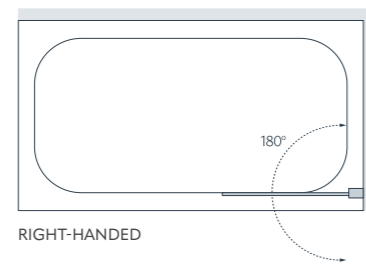

SQUARE HINGED BATH SCREEN										
SIZES (mm)	SILVER (+ S to end of code)	MATT BLACK (+ B to end of code)	BRUSHED BRASS (+ BRS to end of code)	FIXED PANEL (mm) (Width adj't)	DOOR (Width)	RETAIL PRICE EXC VAT (Silver / Matt Black)	RETAIL PRICE INC VAT (Silver / Matt Black)	RETAIL PRICE EXC VAT (Brushed Brass)	RETAIL PRICE INC VAT (Brushed Brass)	PRODUCT CODE
318 + 626 x 1500	Yes	Yes	Yes	945 - 970	390	£452.61	£534.14	£497.88	£597.45	SS60