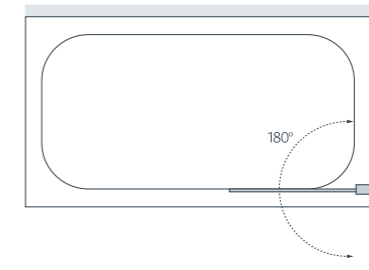

20mm Extension Profile £33.02 incl. VAT (LK8LEPS Silver or LK8LEPB Black)

//HINGED BYPASS PANEL

AllClear

CURVED BATH SCREEN

With a gentle and frameless curve to the top of the screen, the bottom seal matches the finish of the wall mount, sealing effectively against leaks. Practical and stylish, the inward-opening hinged bath screen offers ease of access and effective sealing. Available as a single panel or two panel option for additional protection against splashing water.

from £314.33 inc. VAT

//MATT BLACK

//SILVER

CURVED HINGED BATH SCREEN									
SIZES (mm)	SILVER (+ S to end of code)	MATT BLACK (+ B to end of code)	BRUSHED BRASS (+ BRS to end of code)	FIXED PANEL (mm) (Width adj't)	RETAIL PRICE EXC VAT (Silver / Matt Black)	RETAIL PRICE INC VAT (Silver / Matt Black)	RETAIL PRICE EXC VAT (Brushed Brass)	RETAIL PRICE INC VAT (Brushed Brass)	PRODUCT CODE
930 - 955 x 1400	Yes	Yes	Yes	540 - 565	£444.59	£533.51	£489.05	£586.86	SS120

CURVED BATH SCREEN							
SIZES (mm)	SILVER (+ S to end of code)	MATT BLACK (+ B to end of code)	BRUSHED BRASS (+ BRS to end of code)	WIDTH ADJUSTMENT (mm)	RETAIL PRICE EXC VAT	RETAIL PRICE INC VAT	PRODUCT CODE
800 x 1400	Yes	Yes	No	800 - 825	£261.95	£314.33	SS10