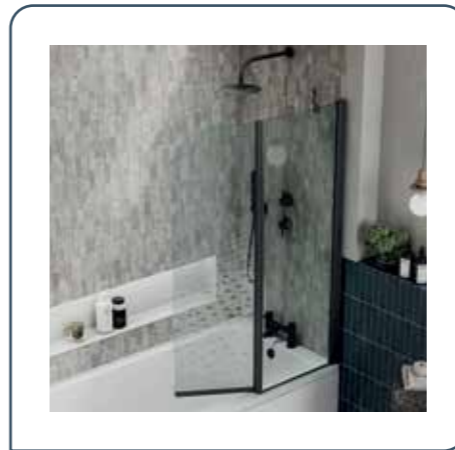

CURVED BATH SCREEN

With a gentle and frameless curve to the top of the screen, the bottom seal matches the finish of the wall mount, sealing effectively against leaks. Practical and stylish, the inward-opening hinged bath screen offers ease of access and effective sealing. Available as a single panel or two panel option for additional protection against splashing water.

from £314.33 inc. VAT

//MATT BLACK