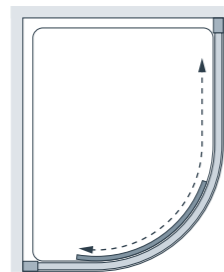

from £885.52 inc. VAT

SINGLE DOOR QUADRANT

OFFSET LEFT-HAND TRAY

OFFSET RIGHT-HAND TRAY

SIZES (mm) (Width x height)	SILVER (+ S to end of code)	MATT BLACK (+ B to end of code)	BRUSHED BRASS (+ BRS to end of code)	WIDTH ADJUSTMENT (mm)	DOOR OPENING (mm)	RETAIL PRICE EXC VAT (Silver / Matt Black)	RETAIL PRICE INC VAT (Silver / Matt Black)	RETAIL PRICE EXC VAT (Brushed Brass)	RETAIL PRICE INC VAT (Brushed Brass)	PRODUCT CODE
800 x 800	Yes	No	No	865 - 890	400	£737.93	£885.52	-	-	WAVRSD080 & WAVRSDDG
900 x 900	Yes	Yes	Yes	865 - 890	500	£779.86	£935.83	£857.84	£1,029.41	WAVRSD090 & WAVRSDDG
900 x 800	Yes	No	No	865 - 890 & 765 - 790	500	£788.25	£945.90	-	-	WAVRSD098 & WAVRSDDG
1000 x 800	Yes	Yes	Yes	965 - 990 & 765 - 790	500	£855.33	£1,026.40	£940.87	£1,129.04	WAVRSD108 & WAVRSDDG
1200 x 800	Yes	Yes	No	1165 - 1190 & 765 - 790	500	£915.08	£1,098.09	-	-	WAVRSD128 & WAVRSDDG
1200 x 900	Yes	Yes	No	1165 - 1190 & 865 - 890	500	£931.85	£1,118.22	-	-	WAVRSD129 & WAVRSDDG