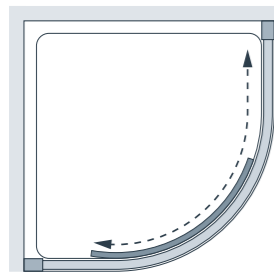

from £885.52 inc. VAT

SINGLE DOOR QUADRANT

OFFSET LEFT-HAND TRAY

OFFSET RIGHT-HAND TRAY

SIZES (mm) (Width x height)	SILVER (+ S to end of code)	MATT BLACK (+ B to end of code)	BRUSHED BRASS (+ BRS to end of code)	WIDTH ADJUSTMENT (mm)	DOOR OPENING (mm)	RETAIL PRICE EXC VAT (Silver / Matt Black)	RETAIL PRICE INC VAT (Silver / Matt Black)	RETAIL PRICE EXC VAT (Brushed Brass)	RETAIL PRICE INC VAT (Brushed Brass)	PRODUCT CODE
800 x 800	Yes	No	No	865 - 890	400	£737.93	£885.52	-	-	WAVRSD080 & WAVRSDDG
900 x 900	Yes	Yes	Yes	865 - 890	500	£779.86	£935.83	£857.84	£1,029.41	WAVRSD090 & WAVRSDDG
900 x 800	Yes	No	No	865 - 890 & 765 - 790	500	£788.25	£945.90	-	-	WAVRSD098 & WAVRSDDG
1000 x 800	Yes	Yes	Yes	965 - 990 & 765 - 790	500	£855.33	£1,026.40	£940.87	£1,129.04	WAVRSD108 & WAVRSDDG
1200 x 800	Yes	Yes	No	1165 - 1190 & 765 - 790	500	£915.08	£1,098.09	-	-	WAVRSD128 & WAVRSDDG
1200 x 900	Yes	Yes	No	1165 - 1190 & 865 - 890	500	£931.85	£1,118.22	-	-	WAVRSD129 & WAVRSDDG