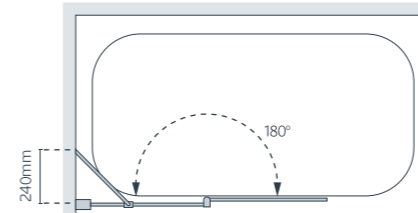

CURVED BATH SCREEN

With a gentle and frameless curve to the top of the screen, the bottom seal matches the finish of the wall mount, sealing effectively against leaks. Practical and stylish, the inward-opening hinged bath screen offers ease of access and effective sealing. Available as a single panel or two panel option for additional protection against splashing water.

from £314.33 inc. VAT

CURVED HINGED BATH SCREEN									
SIZES (mm)	SILVER (+ S to end of code)	MATT BLACK (+ B to end of code)	BRUSHED BRASS (+ BRS to end of code)	FIXED PANEL (mm) (Width adj't)	RETAIL PRICE EXC VAT (Silver / Matt Black)	RETAIL PRICE INC VAT (Silver / Matt Black)	RETAIL PRICE EXC VAT (Brushed Brass)	RETAIL PRICE INC VAT (Brushed Brass)	PRODUCT CODE
930 - 955 x 1400	Yes	Yes	Yes	540 - 565	£444.59	£533.51	£489.05	£586.86	SS120

CURVED BATH SCREEN							
SIZES (mm)	SILVER (+ S to end of code)	MATT BLACK (+ B to end of code)	BRUSHED BRASS (+ BRS to end of code)	WIDTH ADJUSTMENT (mm)	RETAIL PRICE EXC VAT	RETAIL PRICE INC VAT	PRODUCT CODE
800 x 1400	Yes	Yes	No	800 - 825	£261.95	£314.33	SS10

//BRUSHED BRASS