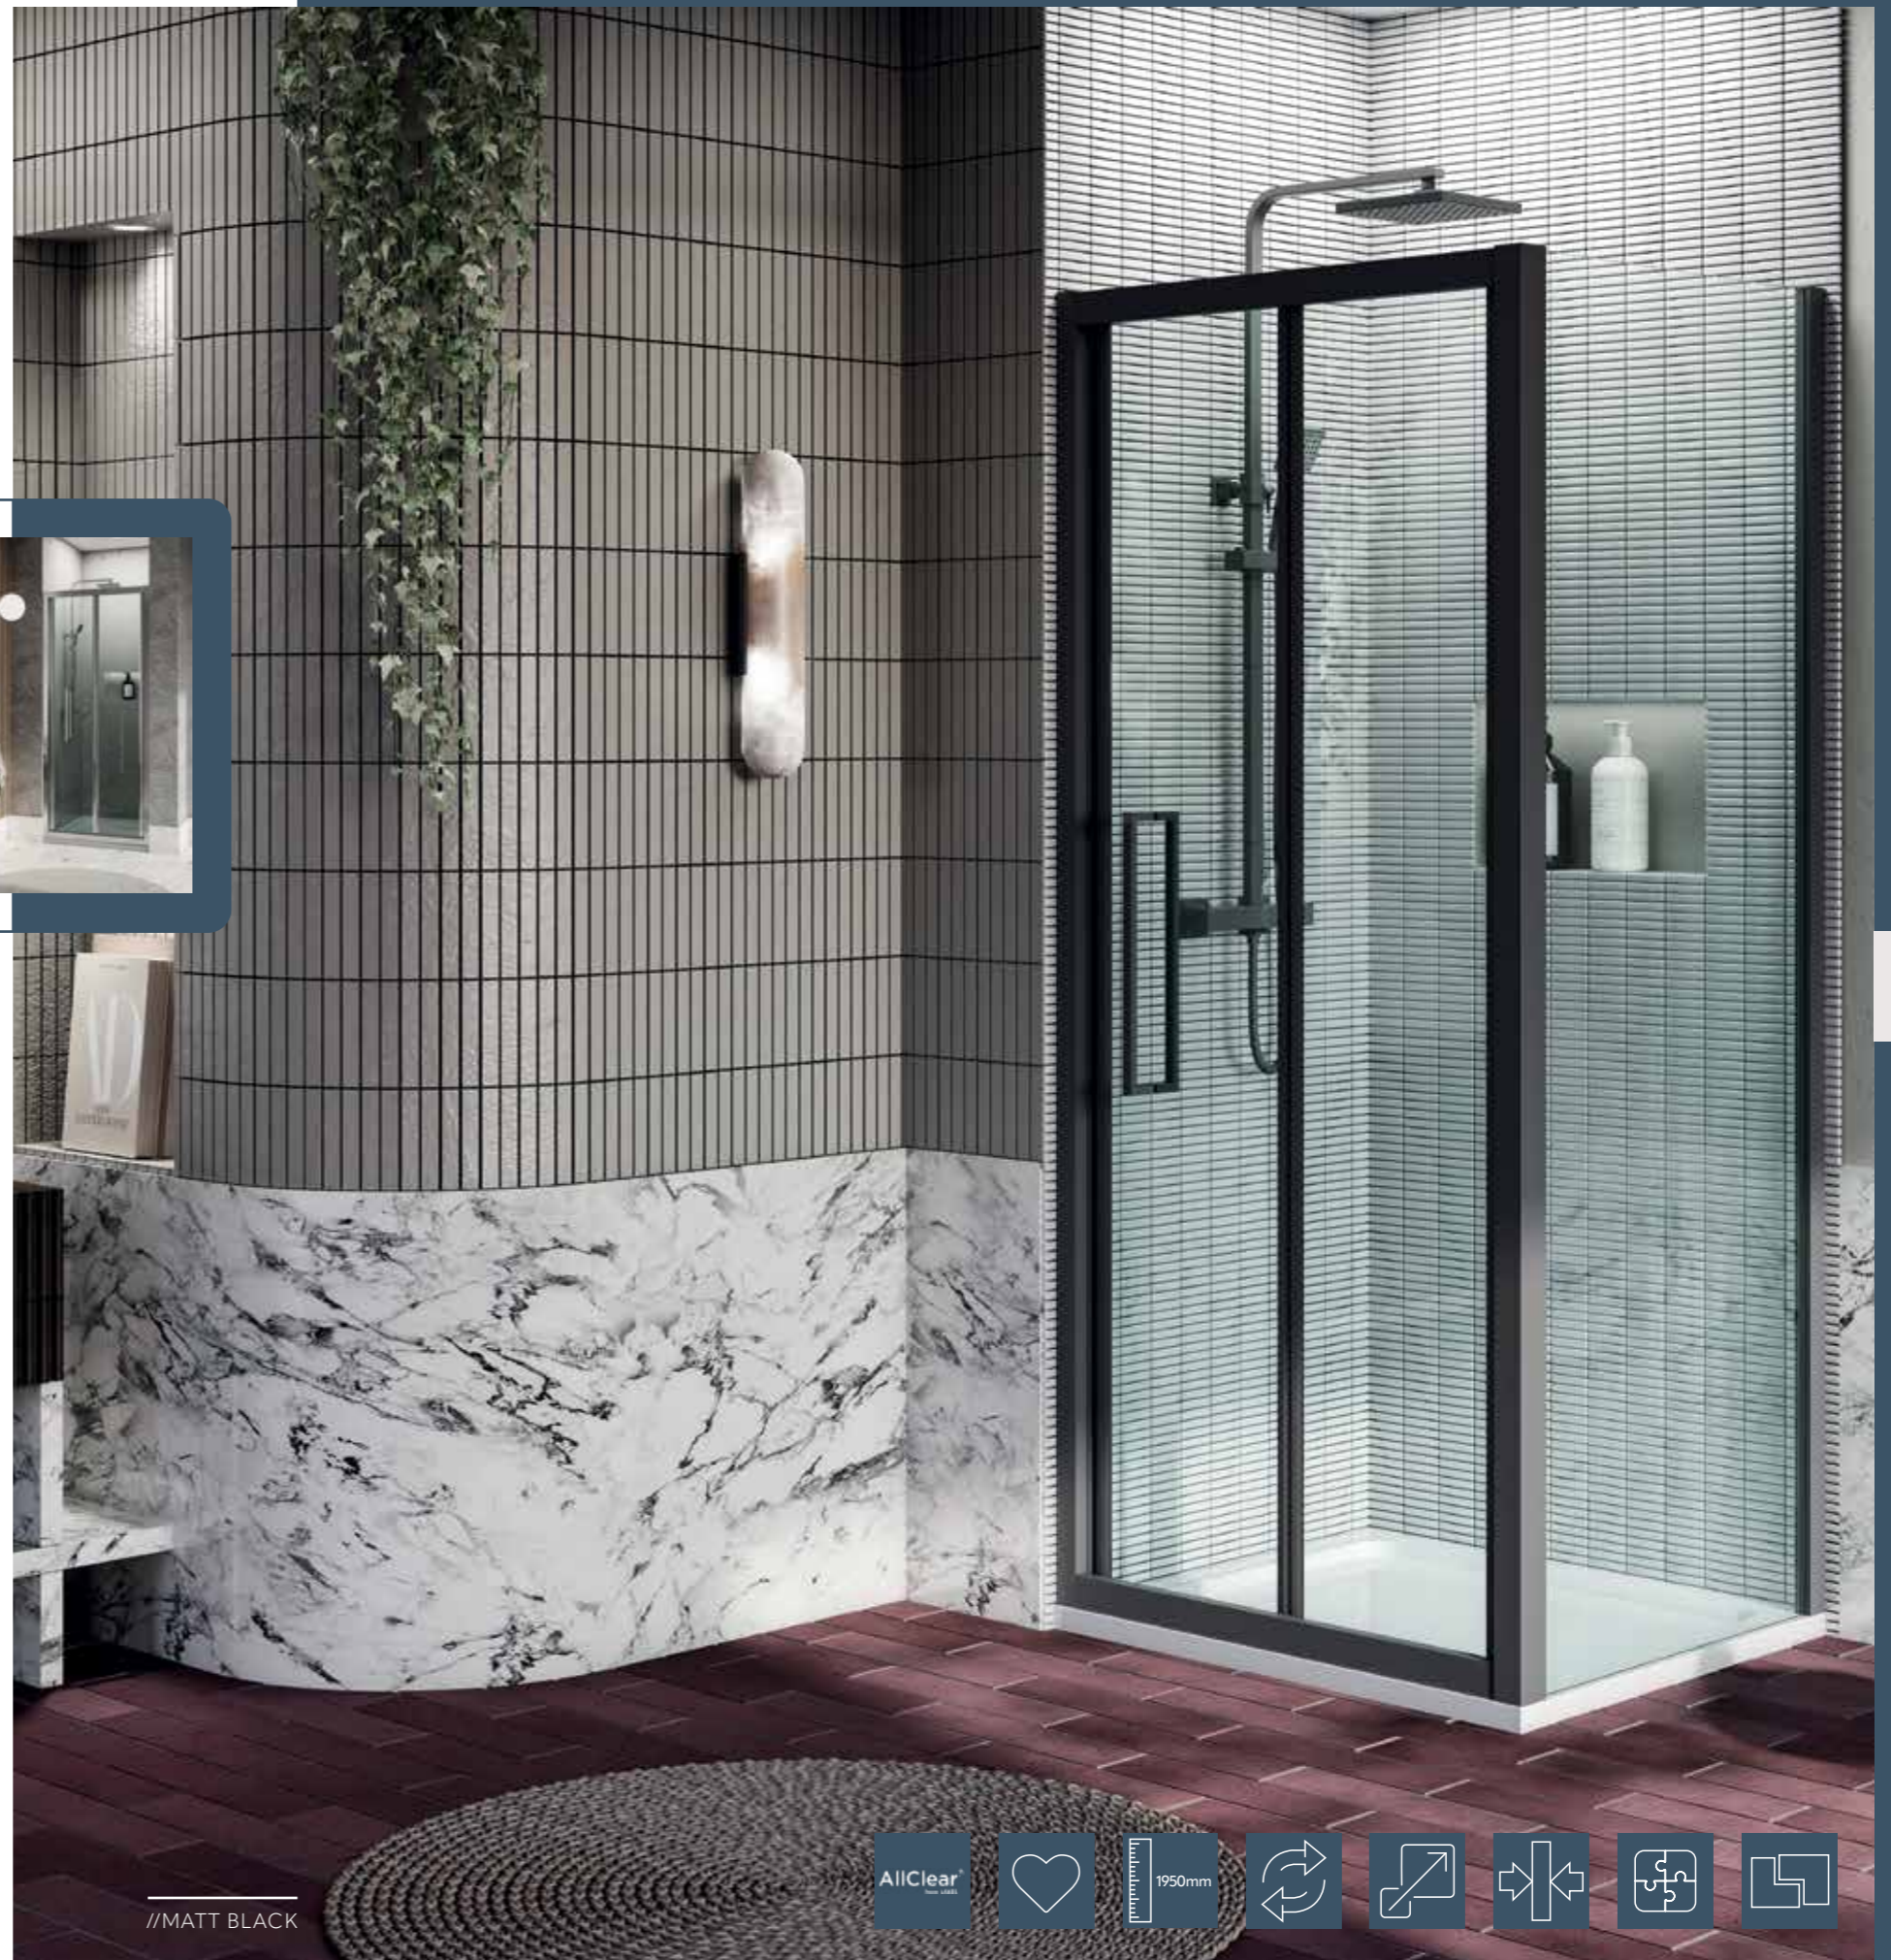

15mm Extension Profile £45.28 incl. VAT (WAVLEPB Black)
Wave Black Quadrant doors are 8mm glass and the fixed panels are 6mm glass.

//SILVER

BIFOLD DOOR

//SILVER

//MATT BLACK

With great access, the benefits of a bifold are clear to see. Offering a versatile space-saving solution, the inward opening mechanism doesn't intrude into the bathroom space. This sleek semi-framed door is fully reversible with unique interlocking caps, making it easy to install.

In the shower, the soft light created by the Ambient Walk-In means that the experience is calming, soothing and restful. Become lost in the moment, let the ambience relax you and transport you to your own private sanctuary.