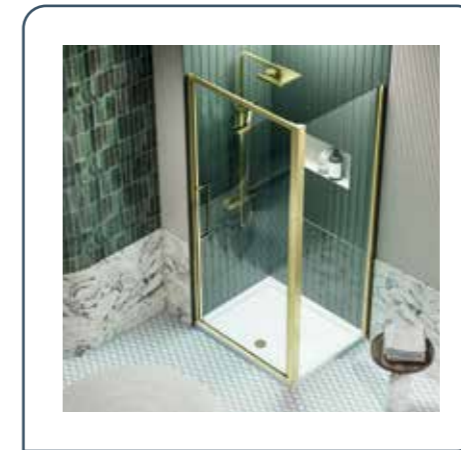

*Optional side panels are 6mm glass
15mm Extension Profile £45.28 incl. VAT (WAVLEPS Silver)

//BRUSHED BRASS

HINGED DOOR

//BRUSHED BRASS

//SILVER

With easy access and understated looks, the hinged door is the perfect choice for a personal sanctuary or family showering space. Add to that the contemporary and elegant styling and it's easy to see why the hinged door is the perfect choice for a recessed showering space.