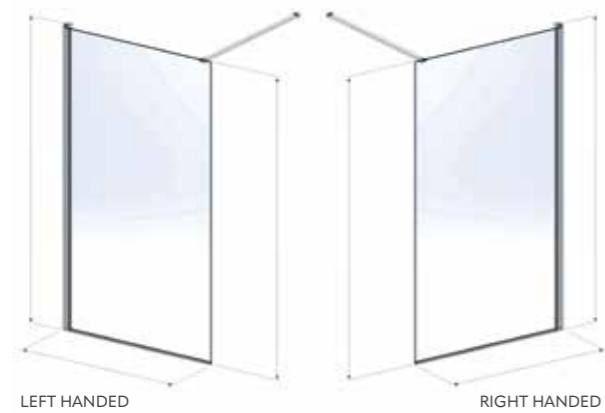

AMBIENT WALK-IN

The Ambient Walk-In is the first showering space of its kind. Featuring a PIR motion sensor that triggers the built-in LED lighting system concealed in the wall mount, it emits a soft glow of light along the edge of the walk-in panel. The ambience of the bathroom is subtly transformed by the use of soft lighting gently illuminating the room, so night-time visits to the bathroom are safer for all.

In the shower, the soft light created by the Ambient Walk-In means that the experience is calming, soothing and restful. Become lost in the moment, let the ambience relax you and transport you to your own private sanctuary.

from £506.91 inc. VAT