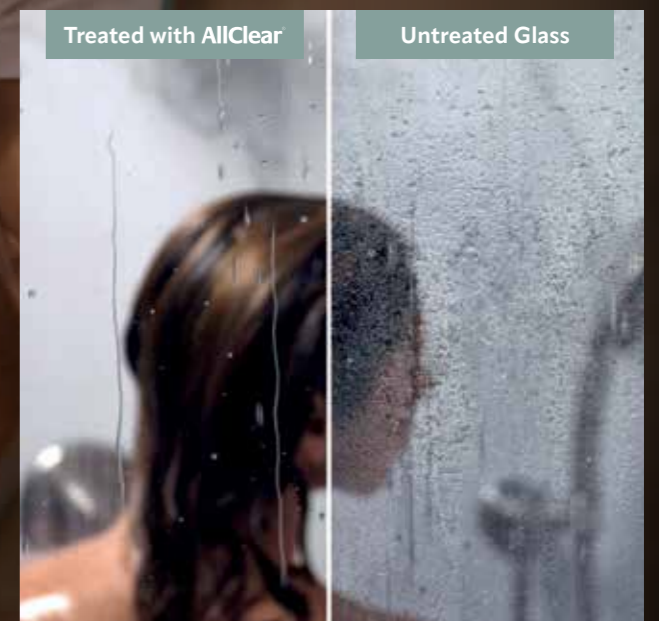

Kelly Wilson, N. Ireland

"Lakes spares department was outstanding. Craig was especially helpful and the quality of the shower enclosure must be the best on the market".

David Starkey

LAKES GLASS FOR A SUPERIOR SHOWERING EXPERIENCE

Quality is defined by how showering spaces perform. How they stay looking great. How they add sparkle and clarity. How they save time, energy and effort of cleaning. The shower is often one of the most in-demand spaces in a busy household, which can make it hard to keep clean and looking good.

Lakes Glass has been developed to ensure a crystal clear, smear-free showering space that doesn't detract from your beautiful bathroom. Our glass includes AllClear®, a high-tech nano-bonded coating that fills the gaps in the naturally pitted surface of the glass. The treatment, which is applied to both sides of the glass, means that water, limescale and soap scum slide off the glass rather than sticking to it. It stays clear and clean and comes as standard on our Wave collection at no extra cost.

A simple wipe clean with a damp cloth of the specially treated glass keeps it looking like new, which means less scrubbing and no need for harsh chemical cleaners that can harm the environment.

Lakes Glass with AllClear® is 10 times more scratch and impact resistant than standard glass, so it can handle whatever life throws at it.

Watch our video here:

www.lakesshoweringspaces.com/allclear-glass-coating

AllClear
from LAKES