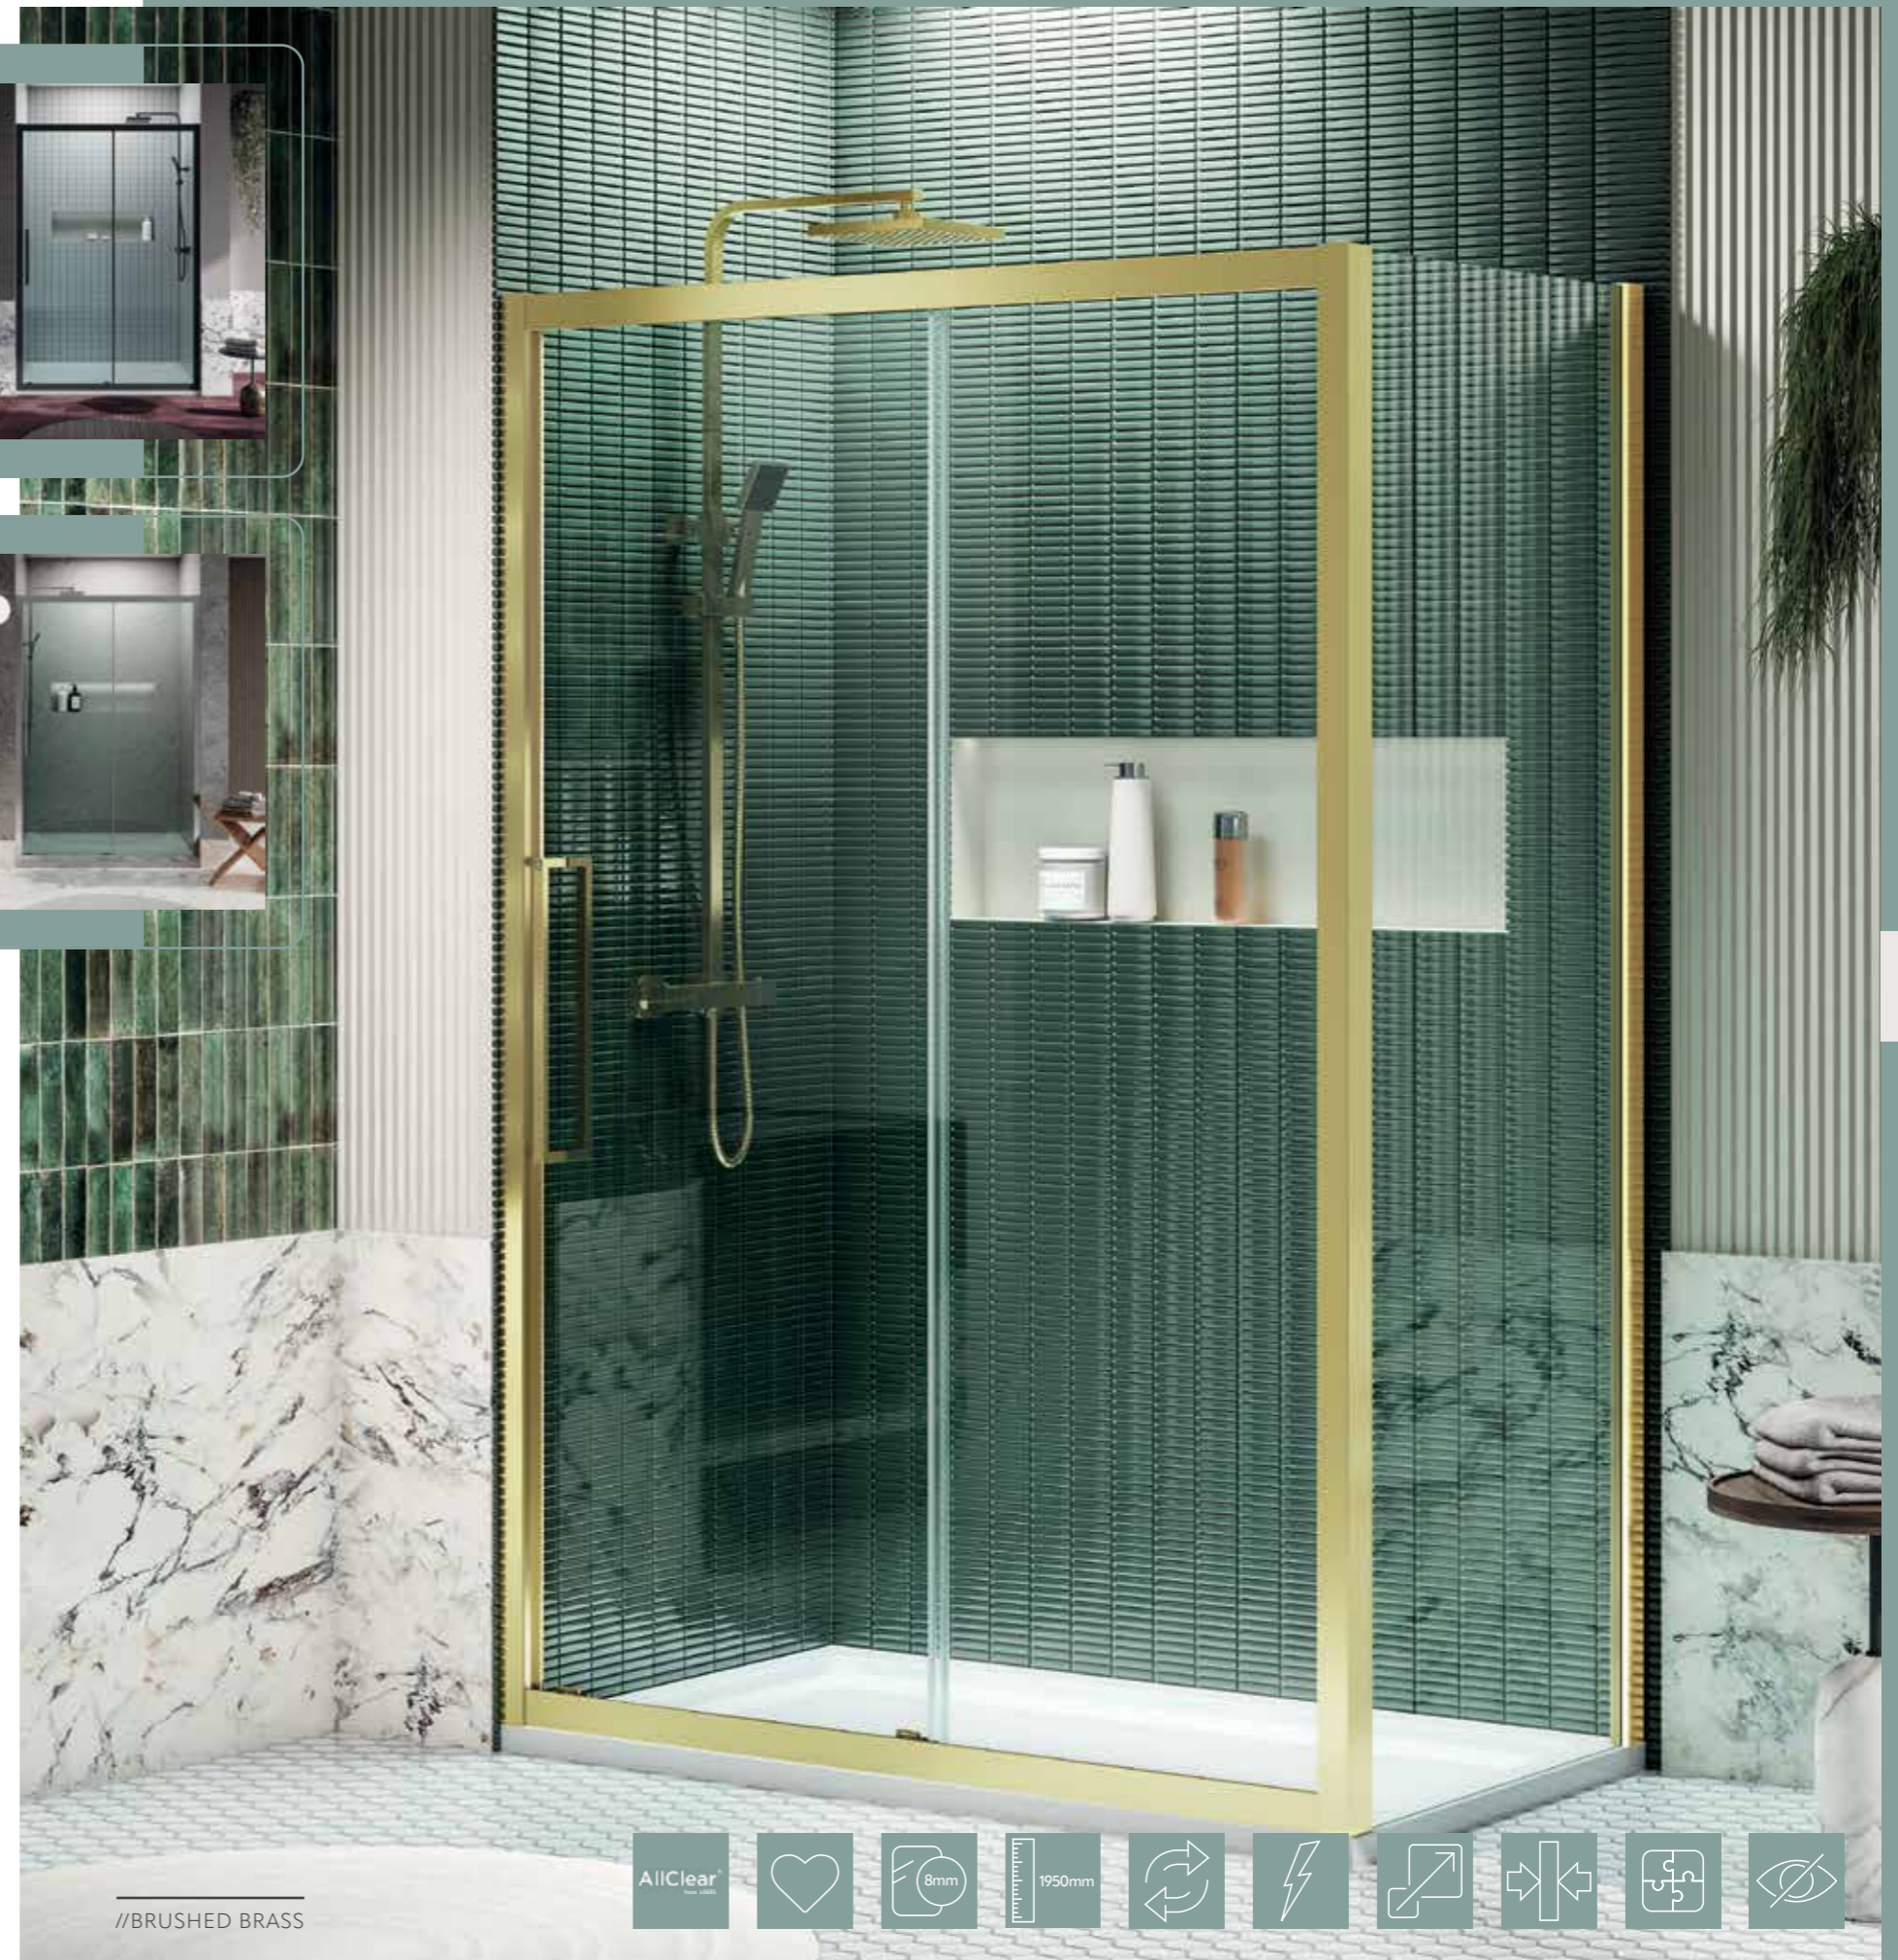

//BRUSHED BRASS

AllClear
Heart icon
8mm icon
1950mm icon
Recycling icon
Lightning bolt icon
Arrow icon
Crosshair icon
Interlocking puzzle pieces icon
Eye icon