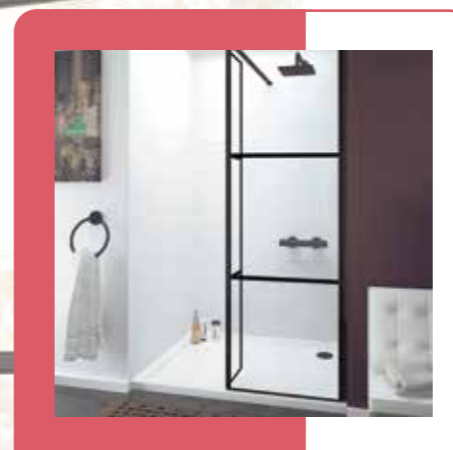

//SILVER

HORIZON WALK-IN

//HORIZON HINGED BYPASS PANEL

The simplicity and clean lines of the Wave walk-in gives an uninterrupted view of your bathroom. The striking matt black profiles with complementary horizon-style stripes on the glass make a bold and contemporary statement in any bathroom. The Horizon walk-in is also available with an optional hinged side panel which protects your bathroom from splashes while providing easy walk-in access. The hinged panel also features horizon style black stripes.