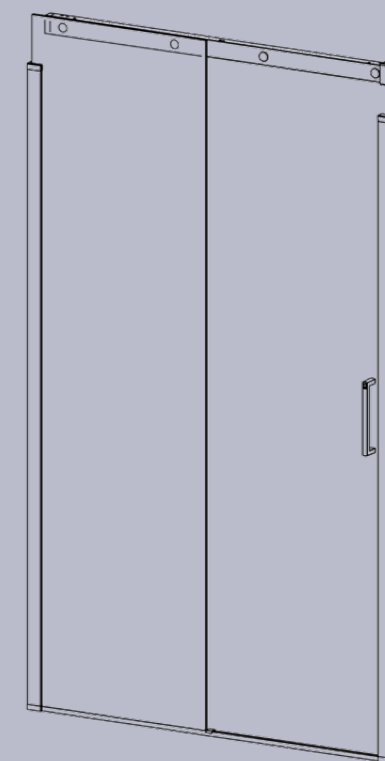

Note: The Antigua Slider is shown with Lakes Stone in Cotswold Grey - part of our premium range of stone resin trays.