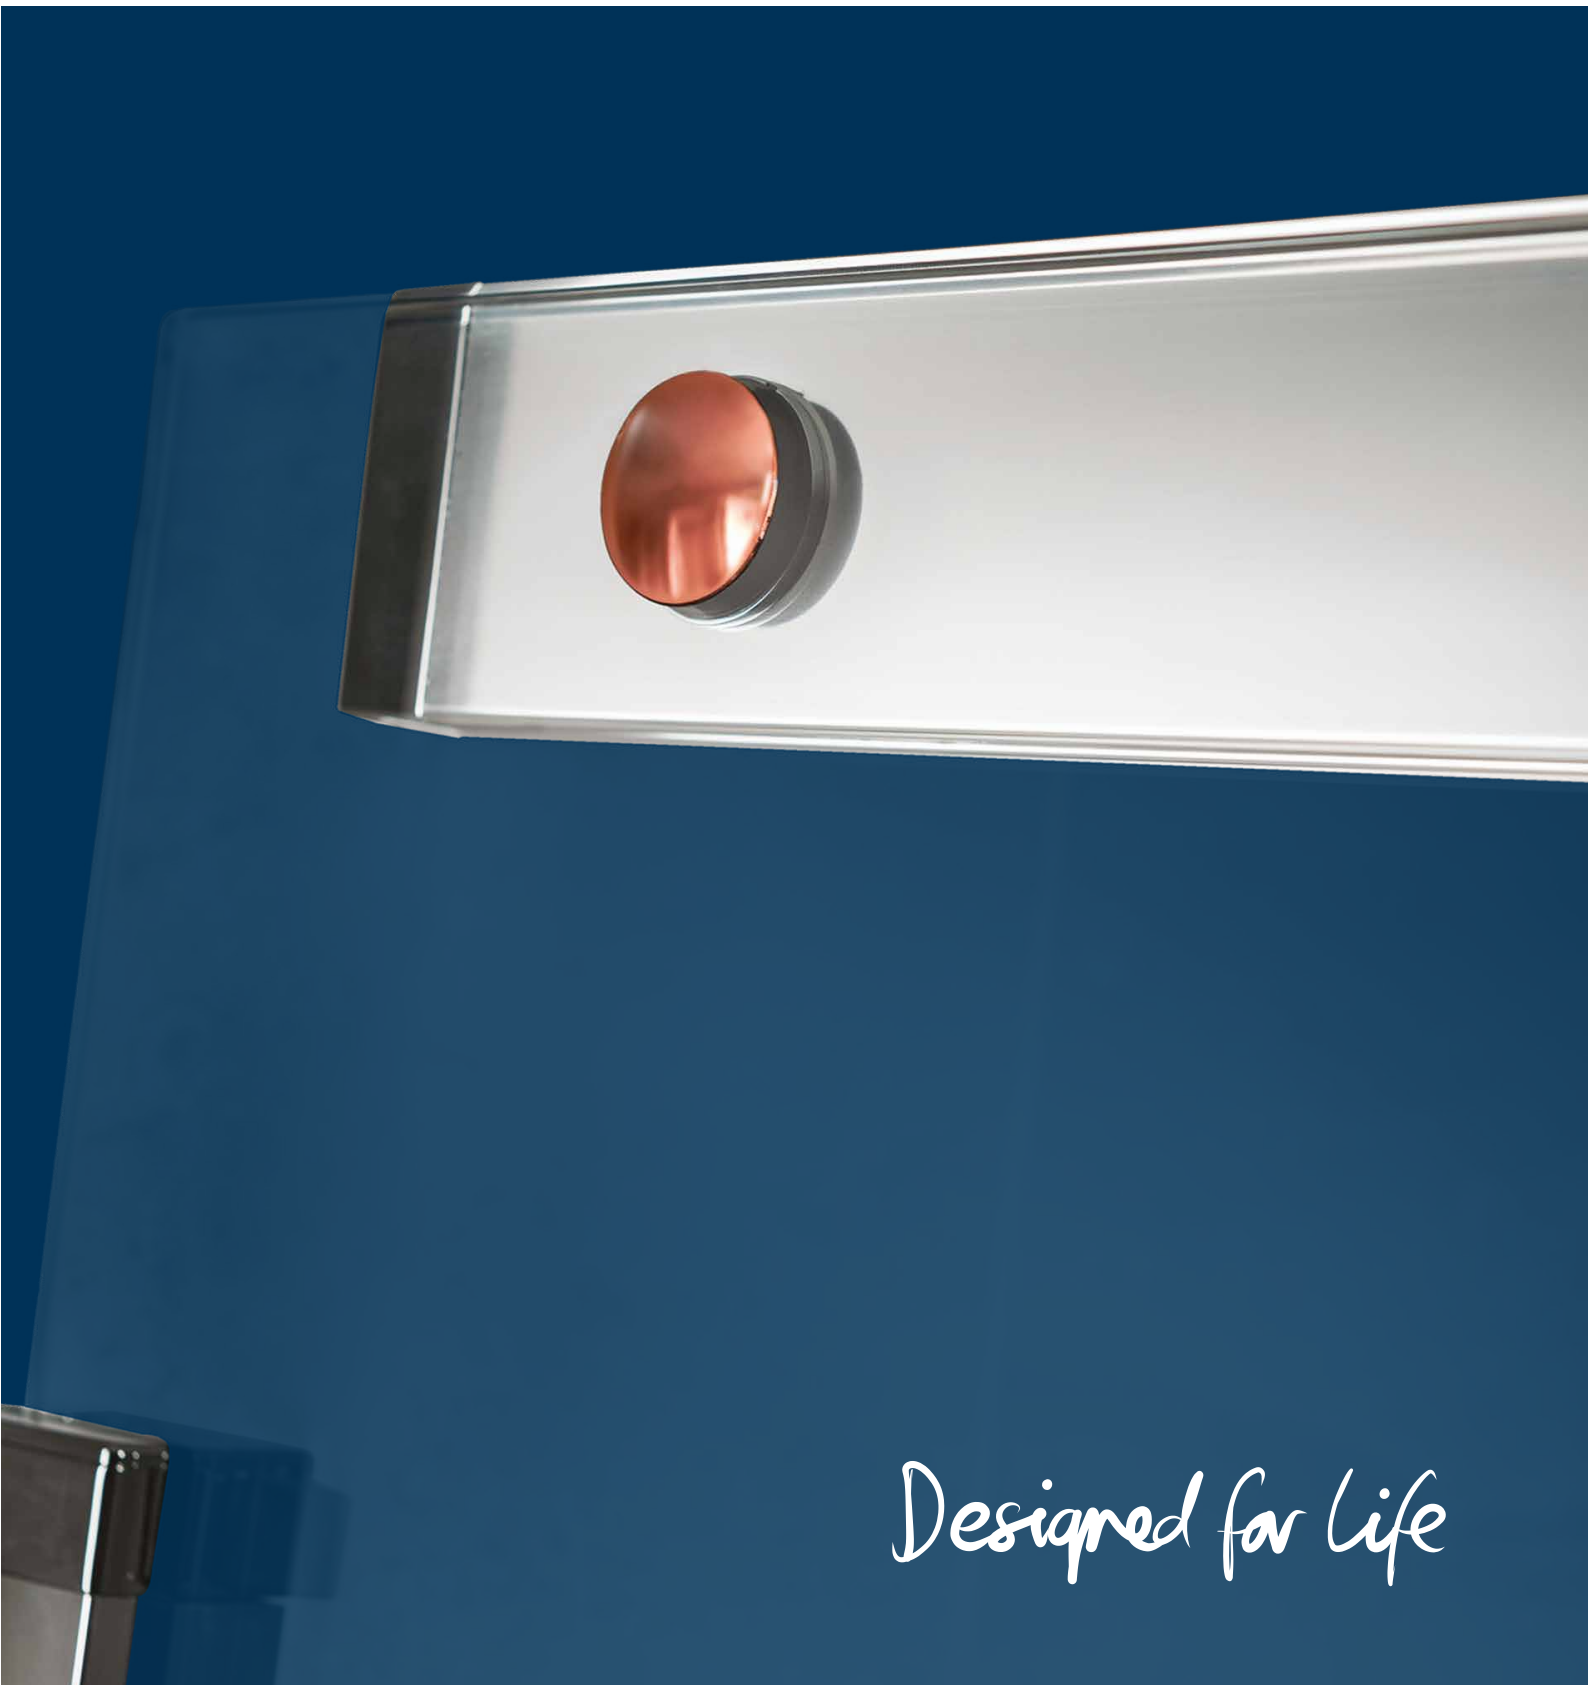

LAKES
SHOWERING SPACES

Antigua and Aruba | Island Collection
New slider and side panel