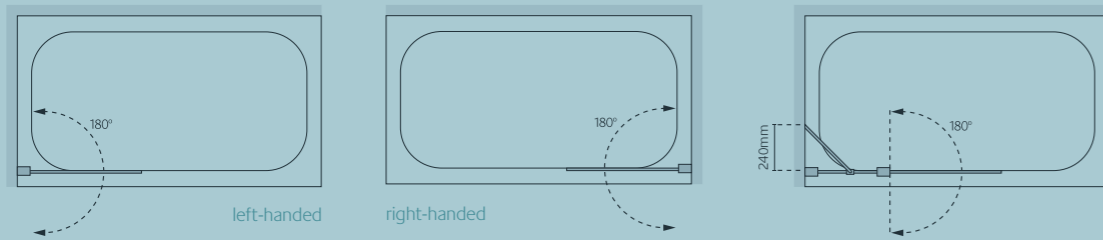

Coastline and Classic Square Bath Screen

See page 91

Crisp, clean lines define this square edged bath screen. A distinctively deep screen can be created using the double panel screen. Also available with Lakes MIRROR™ finish.

from £284.40 Inc. VAT

Standard Sizes (width x height)	Width Adjustment	Price Exc. VAT	Price Inc. VAT	Order Code Silver
800 x 1500	800 - 825	£237.00	£284.40	SS50S
800 x 1500	800 - 825	£286.00	£343.20	SS55S (with towel rail)
944 (318 + 626) x 1500	945 - 970	£386.00	£463.20	SS60S
944 (318 + 626) x 1500	945 - 970	£407.00	£488.40	SS66S (with towel rail)
8mm Glass Variant				
800 x 1500	800 - 825	£269.00	£322.80	BS850S

Call Lakes for prices and specifications on our MIRROR™ finish.

All measurements are in mm