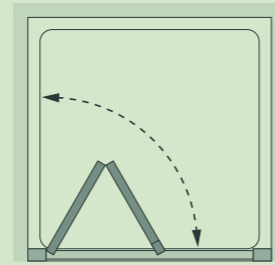

Bi-fold Door
semi-framed
See page 68

Where space is at a premium this simple, bi-fold design provides a stylish solution, complete with an attractive handle detail.

from £501.60 Inc. VAT

Standard Sizes (width x height)	Width Adjustment	Door Opening	Price Exc. VAT	Price Inc. VAT	Order Code Silver	Order Code White
700 x 1850	660 - 720	425	£418.00	£501.60	LKVB070S	LKVB070W
750 x 1850	720 - 780	485	£435.00	£522.00	LKVB075S	LKVB075W
800 x 1850	760 - 820	525	£460.00	£552.00	LKVB080S	LKVB080W
900 x 1850	840 - 900	605	£489.00	£586.80	LKVB090S	LKVB090W
1000 x 1850	940 - 1000	705	£526.00	£631.20	LKVB1000S	LKVB1000W

30mm Extension Profile £31.20 Inc. VAT (LEPS Silver, LEPW White) – see page 165.

Note: Maximum adjustment range is reduced by 15mm when used in conjunction with the In-line Panel Pack pages 84 & 151.

Special height doors can be manufactured to order with an additional surcharge.

Compatible with Classic Side Panel, Semi-framed (LWRPS Silver) – see pages 82 & 150.

Compatible with Classic Side Panel, Framed (LK1SPS Silver, LK1SPW White) – see pages 83 & 150.

All measurements are in mm