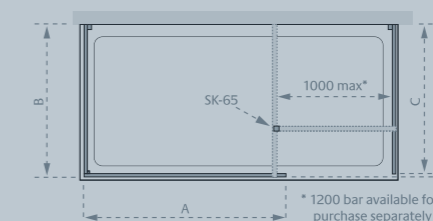

Shower Panel, End Panel & Side Panel