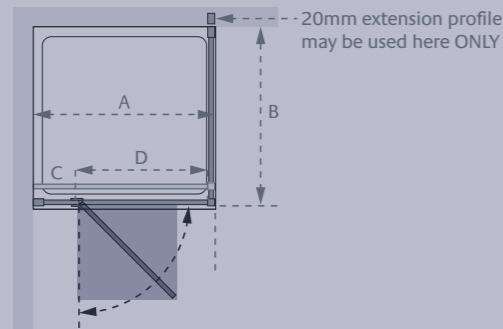

Beautifully understated and inspired by Grenada's wide horizons, this showering space surrounds you with crystal clear, frameless glass.

from £1,279.20 Incl. VAT

Door & Hinge Panel (A)

Standard Sizes (A x height)	Width Adjustment	Doorway Opening (D)	Price Exc. VAT	Price Inc. VAT	Order Code
750 x 2000	720 - 750	488	£691.00	£829.20	LK801-075S
800 x 2000	760 - 790	528	£698.00	£837.60	LK801-080S
900 x 2000	860 - 890	628	£718.00	£861.20	LK801-090S
1000 x 2000	960 - 990	728	£737.00	£884.40	LK801-100S

Please Note: To create your Grenada showering space you will need to select one product from each table.

Side Panel (B)

Standard Sizes (B x height)	Width Adjustment	Price Exc. VAT	Price Inc. VAT	Order Code
700 x 2000	670 - 685	£286.00	£343.20	LK805-070S
750 x 2000	730 - 745	£297.00	£356.40	LK805-075S
800 x 2000	770 - 785	£305.00	£366.00	LK805-080S
900 x 2000	870 - 885	£324.00	£388.80	LK805-090S
1000 x 2000	970 - 985	£344.00	£412.80	LK805-100S

You must also order the following Bracing Bar to secure the Side Panel.

Bracing Bar (C)

	Price Exc. VAT	Price Inc. VAT	Order Code
Bracing Bar	£89.00	£106.80	W8-052

20mm Extension Profile £27.60 Inc. VAT (LK8LEPS Silver) – see page 165.

Grenada can be adjusted for out-of-plumb walls by a maximum of 15mm (for each mounting wall) over the height of the product. The hinge provides a further 15mm adjustment.

Not suitable for installations with tray rims <50mm wide.

All measurements are in mm