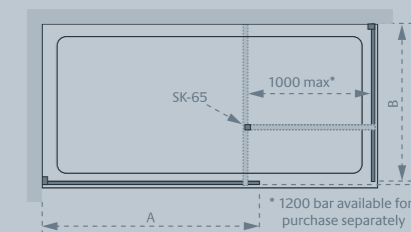

All measurements are in mm

Shower Panel

Shower Panel & Side Panel

Ceiling Bracing Kit W10-040. £160.80 Inc VAT.

Talsi

See page 42

Smooth in style and motion, the fluid nature of our Coastline slider perfectly embodies the versatility and design possibilities of this Collection.