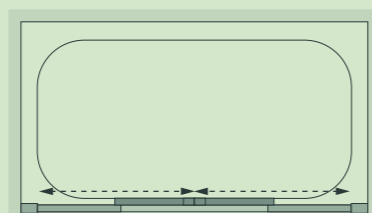

Over Bath Double Door Slider

See page 71

An elegant solution where space is at a premium but you still want to have the choice between the pleasures of bathing or a real showering experience.

from **£648.00 Inc. VAT**

Door

Standard Sizes (width x height)	Width Adjustment	Door Opening	Price Exc. VAT	Price Inc. VAT	Order Code Silver
1500 x 1500	1440 - 1500	580	£540.00	£648.00	LKV2BS150S
1600 x 1500	1540 - 1600	630	£572.00	£686.40	LKV2BS160S
1700 x 1500	1640 - 1700	680	£592.00	£710.40	LKV2BS170S
1800 x 1500	1740 - 1800	730	£610.00	£732.00	LKV2BS180S

Side Panel

Standard Sizes (width x height)	Width Adjustment	Door Opening	Price Exc. VAT	Price Inc. VAT	Order Code Silver
700 x 1500	640 - 700	n/a	£215.00	£258.00	LKV2BSP070S
750 x 1500	690 - 750	n/a	£222.00	£266.40	LKV2BSP075S
800 x 1500	740 - 800	n/a	£228.00	£273.60	LKV2BSP080S

30mm Extension Profile £31.20 Inc. VAT (LEPS Silver) – see page 165.

Alternative Bright Chrome Plate Finish Stainless Steel Loop Handle £27.60 Inc. VAT (SK-130) – see page 164.

All measurements are in mm

Alternative Chrome Plate Stainless Steel Loop Handle
£27.60 Inc. VAT