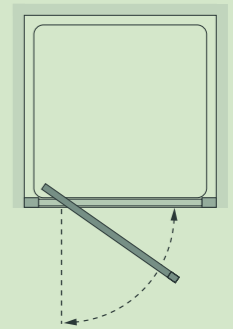

Pivot Door
with integrated
In-line panel
See page 65

The seamless finish of this semi-framed pivot door is ideal for a wider showering space, with no profile between the door and the adjacent in-line panel.

from **£538.80 Inc. VAT**

Standard Sizes (width x height)	Width Adjustment	In-line Panel	Wall to door – at 90° open (A)	Door Opening	Price Exc. VAT	Price Inc. VAT	Order Code Silver
1000 x 1850	940 - 1000	149	315 - 345	555	£449.00	£538.80	LKVPI100S
1100 x 1850	1040 - 1100	249	415 - 445	555	£461.00	£553.20	LKVPI110S
1200 x 1850	1140 - 1200	349	515 - 545	555	£472.00	£566.40	LKVPI120S

30mm Extension Profile £31.20 Inc. VAT (LEPS Silver) – see page 165.

Alternative Bright Chrome Plate Finish Stainless Steel Loop Handle £27.60 Inc. VAT (SK-130) – see page 164.

Compatible with Classic Side Panel, Semi-framed (LWRPS Silver) – see pages 82 & 150.

Compatible with Classic Side Panel, Framed (LK1SPS Silver) – see pages 83 & 150.

All measurements are in mm

6mm Glass

Classic

Pivot Door
semi-framed
See page 66

Deceptively simple yet simply stunning. This semi-framed, pivot door creates a particularly slim profile to complement the simplicity of many modern bathrooms or en-suites.

Lakes MIRRO™ finish provides a moveable full-length mirror, adding an extra dimension to this showering space.

from **£416.40 Inc. VAT**

Standard Sizes (width x height)	Width Adjustment	Door Opening	Price Exc. VAT	Price Inc. VAT	Order Code Silver	Order Code White
700 x 1850	660 - 720	420	£347.00	£416.40	LKVP070S	LKVP070W
750 x 1850	720 - 780	480	£367.00	£440.40	LKVP075S	LKVP075W
800 x 1850	760 - 820	500	£384.00	£460.80	LKVP080S	LKVP080W
900 x 1850	840 - 900	550	£408.00	£489.60	LKVP090S	LKVP090W
1000 x 1850	940 - 1000	590	£431.00	£517.20	LKVP100S	LKVP100W