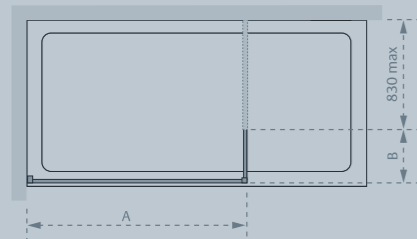

from £646.80 Inc. VAT

Shower Panel (A)

Standard Sizes (A x height)	Width Adjustment	Price Exc. VAT	Price Inc. VAT	Order Code
800 x 2000	770 - 805	£384.00	£460.80	LK812-080S
900 x 2000	870 - 905	£413.00	£495.60	LK812-090S
1000 x 2000	970 - 1005	£429.00	£514.80	LK812-100S
1100 x 2000	1080 - 1115	£451.00	£541.20	LK812-110S
1200 x 2000	1180 - 1215	£472.00	£566.40	LK812-120S
1400 x 2000	1380 - 1415	£498.00	£597.60	LK812-140S
10mm glass variants				
800 x 2000	770 - 805	£489.00	£586.80	LK1012-080S
900 x 2000	870 - 905	£516.00	£619.20	LK1012-090S
1000 x 2000	970 - 1005	£543.00	£651.60	LK1012-100S
1100 x 2000	1080 - 1115	£568.00	£681.60	LK1012-110S
1200 x 2000	1180 - 1215	£596.00	£715.20	LK1012-120S

Please Note: To create your Nice showering space you will need to select:
- Shower Panel (A); and
- One product from Bypass Panel (B)

Bypass Panel (B)

Standard Sizes (B x height)	Width - No Adjustment	Price Exc. VAT	Price Inc. VAT	Order Code
200 x 2000*	200	£155.00	£186.00	LK812-20S
320 x 2000	320	£166.00	£199.20	LK812-32S
400 x 2000	397	£176.00	£211.20	LK812-40S
10mm glass variants				
200 x 2000*	200	£156.00	£187.20	LK1012-20S
320 x 2000	320	£190.00	£228.00	LK1012-32S

20mm Extension Profile £27.60 Inc. VAT (LK8LEPS Silver) – see page 165.
*Should be used on tray depths of ≤750mm to ensure suitable opening is available.

All measurements are in mm

Wetroom configuration

Shower Panel & Bypass Panel