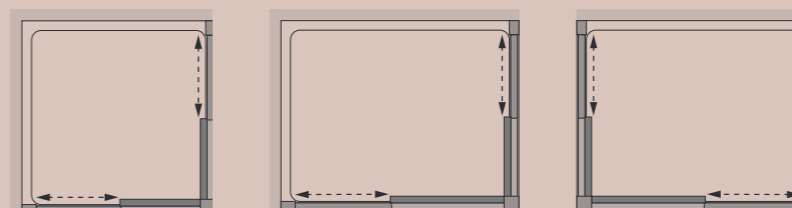

Door opening sizes

Panel Size	700	750	800	900	1000
700	330	345	360	400	442
750	345	365	385	423	463
800	360	385	395	436	475
900	400	423	436^b	465	506
1000	442^a	463	475	506	535

IMPORTANT: You must order any TWO product codes to create your chosen showering space. See example orders below:

Size (width x depth)	Door Opening Size	Price Exc. VAT	Price Inc. VAT	Order Codes
700 x 1000	See table above^a	£849.00	£1,018.80	8HC070S & 8HC100S
800 x 900	See table above^b	£856.00	£1,027.20	8HC080S & 8HC090S

20mm Extension Profile £36.00 Inc. VAT (8HLEPS Silver) – see page 165.

All measurements are in mm