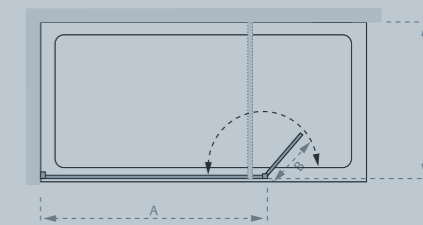

Hinged Bypass Panel (B)

Standard Sizes (B x height)	Width - No Adjustment	Price Exc. VAT	Price Inc. VAT	Order Code
200 x 2000	200	£210.00	£252.00	LK827-20S
300 x 2000	300	£219.00	£262.80	LK827-30S
400 x 2000	400	£231.00	£277.20	LK827-40S
10mm Glass Variants				
200 x 2000	200	£241.00	£289.20	LK1027-20S
300 x 2000	300	£262.00	£314.40	LK1027-30S
400 x 2000	400	£276.00	£331.20	LK1027-40S

Shower Panel & Bypass Panel