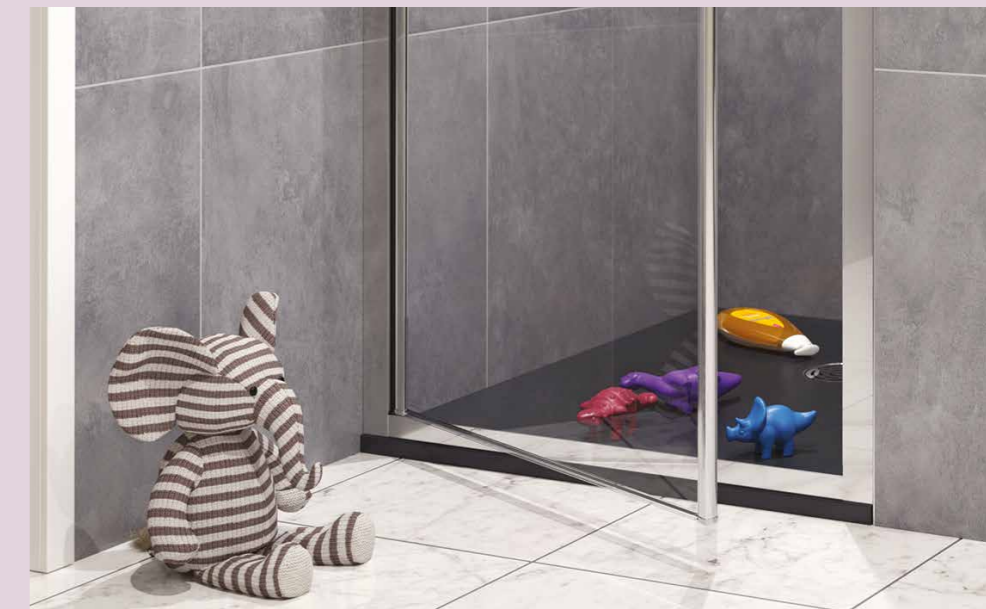

Lakes Stone

See page 100

Rectangular, premium stone resin trays with a matt finish and a unique through-colour. Available in a choice of four sizes and three colours.

from **£560.40 Inc. VAT**

Standard Sizes (width x length)	Price Exc. VAT	Price Inc. VAT	Order Code Anthracite	Order Code Cotswold Grey	Order Code White
800 x 1000	£467.00	£560.40	QZTR8010AN	QZTR8010CE	QZTR8010BL
800 x 1200	£549.00	£658.80	QZTR8012AN	QZTR8012CE	QZTR8012BL
900 x 1200	£596.00	£715.20	QZTR9012AN	QZTR9012CE	QZTR9012BL
900 x 1400	£677.00	£812.40	QZTR9014AN	QZTR9014CE	QZTR9014BL

All measurements are in mm