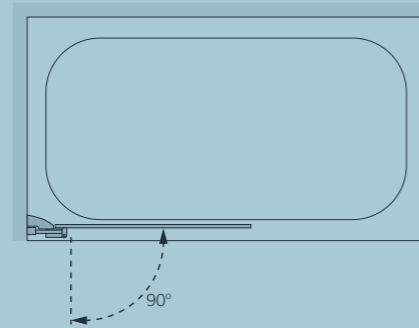

Island Hinged Bath Screen

See page 88

All the design purity of our Island Collection comes to life in this contemporary hinged bath screen, with frameless design.

from £740.40 Inc. VAT

Overall Size (width x height)	Fixed Panel (width adjustment)	Hinged Panel (width)	Price Exc. VAT	Price Inc. VAT	Order Code
800 x 1500	154 - 169	646	£617.00	£740.40	SS130-080S
900 x 1500	154 - 169	746	£634.00	£760.80	SS130-090S
1000 x 1500	154 - 169	846	£657.00	£788.40	SS130-100S

All measurements are in mm