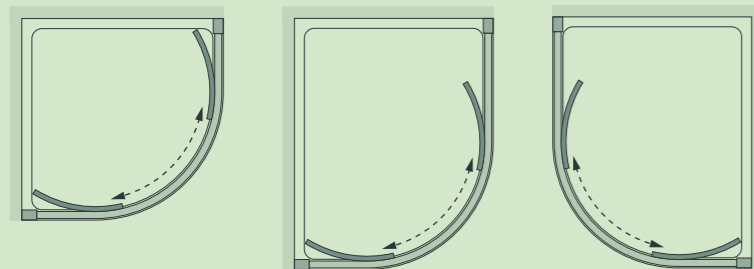

Low Threshold Double Door Quadrant

See page 60

The practical low threshold gives easier access to this spacious Quadrant, whichever layout option you choose. Ideal for wet rooms too.
from **£799.20 Inc. VAT**

Quadrant

Standard Sizes (width x height)	Width Adjustment	Door Opening	Price Exc. VAT	Price Inc. VAT	Order Code Silver
800 x 1850	765 - 795	370	£666.00	£799.20	LKV3R080S
900 x 1850	865 - 895	530	£683.00	£819.60	LKV3R090S
1000 x 1850	965 - 995	530	£699.00	£838.80	LKV3R100S

Offset Quadrant

Standard Sizes (width x height)	Width Adjustment	Door Opening	Price Exc. VAT	Price Inc. VAT	Order Code Left-Hand	Order Code Right-Hand
900 x 800 x 1850	865-895 x 765-795	450	£683.00	£819.60	LKV3R98LS	LKV3R98RS
1000 x 800 x 1850	965-995 x 765-795	450	£731.00	£877.20	LKV3R108LS	LKV3R108RS
1200 x 800 x 1850	1165-1195 x 765-795	450	£767.00	£920.40	LKV3R128LS	LKV3R128RS
1200 x 900 x 1850	1165-1195 x 865-895	530	£782.00	£938.40	LKV3R129LS	LKV3R129RS

Please note: fixed panels are 6mm glass, door panels are 8mm glass.
30mm Extension Profile £31.20 Inc. VAT (LEPS Silver) – see page 165.
Alternative Bright Chrome Plate Finish Stainless Steel Loop Handle £27.60 Inc. VAT (SK-130) – see page 164.
Compatible with Classic Side Panel, Semi-framed (WRPS Silver) – see pages 82 & 150.
Compatible with Classic Side Panel, Framed (LK1SPS Silver) – see pages 83 & 150.

All measurements are in mm

Double Door Quadrant

Offset Left-Hand Tray

Offset Right-Hand Tray