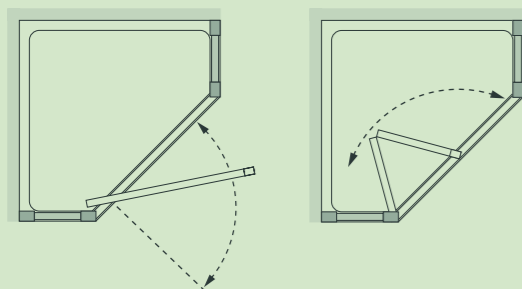

Pentagon
Semi-framed
See page 80

Perfect for where space might prevent using a conventional corner unit, this practical semi-framed pentagon can be fitted with your choice of bi-fold or pivot door. Maximise light and space by adding Lakes MIRROR™ finish to both side panels.

from £784.80 Inc. VAT

	Standard Sizes (width x height)	Width Adjustment	Door Opening	Price Exc. VAT	Price Inc. VAT	Order Code Silver	Order Code White
Pentagon Side Panels	350 x 1850	340 - 400	n/a	£307.00	£368.40	LPE34-40S	LPE34-40W
Semi-Framed Bi-Fold Door	700 x 1850	660 - 720	425	£418.00	£501.60	LKVB070S	LKVB070W
Semi-Framed Pivot Door	700 x 1850	660 - 720	420	£347.00	£416.40	LKVP070S	LKVP070W

	Standard Size	Tray Type	Price Exc. VAT	Price Inc. VAT	Order Code
Pentagon Tray complete with 90mm waste	900 x 900	Low-Profile ABS Resin	£169.00	£202.80	TP99-ENG

Call Lakes for prices and specifications on our MIRROR™ finish.

All measurements are in mm