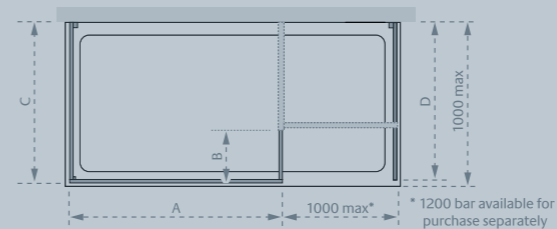

Shower Panel, End Panel, Side Panel & Bypass Panel