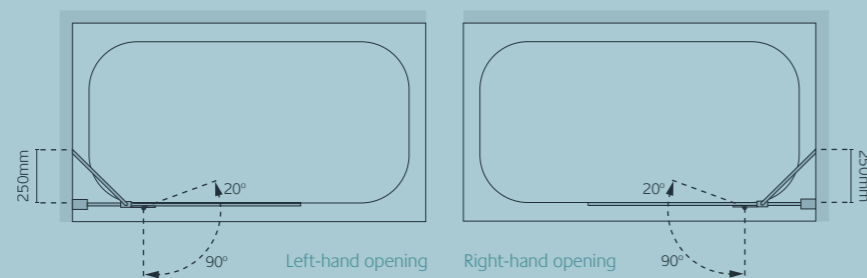

All measurements are in mm

Coastline and Classic Curved Bath Screen

See page 90

An elegantly simple solution with an attractive curve to the top of the screen and effective sealing along the bath top. Also available with Lakes MIRROR™ finish.