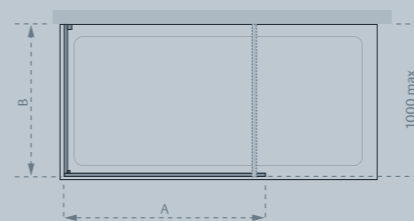

Shower Panel & End Panel