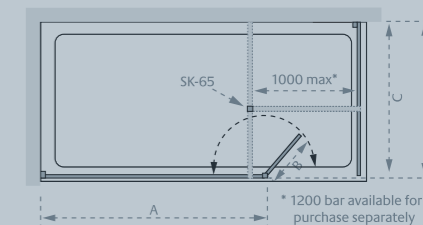

Shower Panel & Bypass Panel & Side Panel

Optional Side Panel (C)

Standard Sizes (C x height)	Width Adjustment	Price Exc. VAT	Price Inc. VAT	Order Code
700 x 2000	655 - 690	£307.00	£368.40	LK810-070S
750 x 2000	705 - 740	£312.00	£374.40	LK810-075S
800 x 2000	755 - 790	£319.00	£382.80	LK810-080S
900 x 2000	855 - 890	£340.00	£408.00	LK810-090S
1000 x 2000	955 - 990	£402.00	£482.40	LK810-100S
90° Bar Joining Kit for Side Panel		£37.00	£44.40	SK-65

20mm Extension Profile £27.60 Inc. VAT (LK8LEPS Silver) – see page 165.
The 300mm and 400mm Bypass Panels have a slight curvature (8mm only).
All other Bypass Panels are flat.
The Hinged Bypass Panel can also be used with the Marseilles – see page 117.

All measurements are in mm