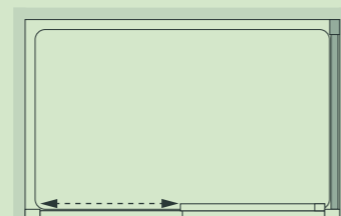

Classic Side Panel Framed

See page 83

Choose the shower door that suits the size and style of your bathroom and add a matching side panel with or without Lakes' MIRROR™ finish, to create your perfectly proportioned showering space.

from **£259.20 Inc. VAT**

Standard Sizes (width x height)	Width Adjustment	Price Exc. VAT	Price Inc. VAT	Order Code Silver	Order Code White
700 x 1850	660 - 720	£216.00	£259.20	LK1SP070S	LK1SP070W
750 x 1850	720 - 780	£228.00	£273.60	LK1SP075S	LK1SP075W
800 x 1850	760 - 820	£244.00	£292.80	LK1SP080S	LK1SP080W
900 x 1850	840 - 900	£265.00	£318.00	LK1SP090S	LK1SP090W
1000 x 1850	940 - 1000	£300.00	£360.00	LK1SP1000S	LK1SP1000W
1100 x 1850	1040 - 1100	£329.00	£394.80	LK1SP1100S	n/a
1200 x 1850	1140 - 1200	£350.00	£420.00	LK1SP1200S	n/a

Special height doors can be manufactured to order with an additional surcharge. Call Lakes for prices and specifications on our MIRROR™ finish.

All measurements are in mm

These Side Panels are available exclusively for use with specific Classic Collection products. The panel is compatible with these models:

Code	Page	Code	Page	Code	Page
LK1B	69 & 140	LKV3R	60 & 134	LKV3S	73 & 144
LK1P	67 & 139	LKVB	68 & 140	LKV2DS	76 & 146
LK12S	74 & 145	LKVP	66 & 139	LKVC	78 & 147
LK1C	77 & 147	LKVPI	65 & 138	LILPP	84 & 151
LKV2R	62 & 135	LKV2S	72 & 143	n/a	n/a