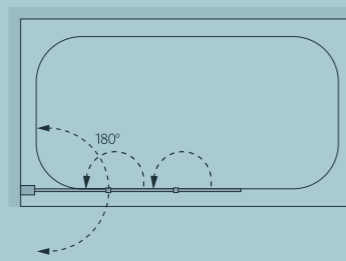

Triple Panel