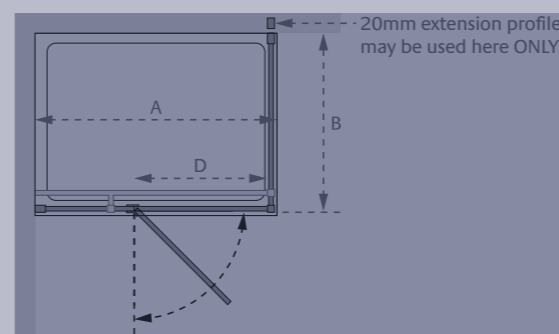

Side Panel (B)

Standard Size (B x height)	Width Adjustment	Price Exc. VAT	Price Inc. VAT	Order Code
700 x 2000	670 - 685	£286.00	£343.20	LK805-070S
750 x 2000	730 - 745	£297.00	£356.40	LK805-075S
800 x 2000	770 - 785	£305.00	£366.00	LK805-080S
900 x 2000	870 - 885	£324.00	£388.80	LK805-090S
1000 x 2000	970 - 985	£344.00	£412.80	LK805-100S

*Other door sizes may be used to create alternative enclosure sizes – please call Lakes for advice.

20mm Extension Profile £27.60 Inc. VAT (LK8LEPS Silver) – see page 165.

Tobago can be adjusted for out-of-plumb walls by a maximum of 15mm (for each mounting wall) over the height of the product. The hinge provides a further 15mm adjustment. The required Bracing Bar for the Hinge Panel and Side Panel is included. Not suitable for installations with tray rims <50mm wide.

All measurements are in mm