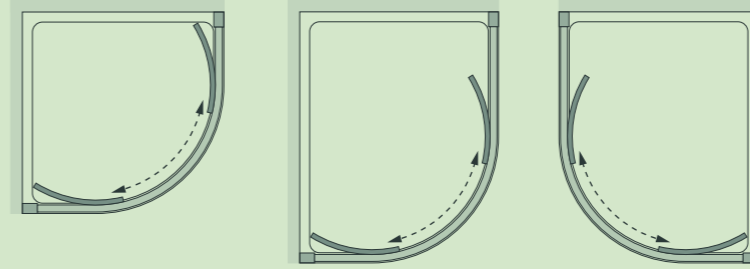

Double Door Quadrant

Offset Left-Hand Tray

Offset Right-Hand Tray