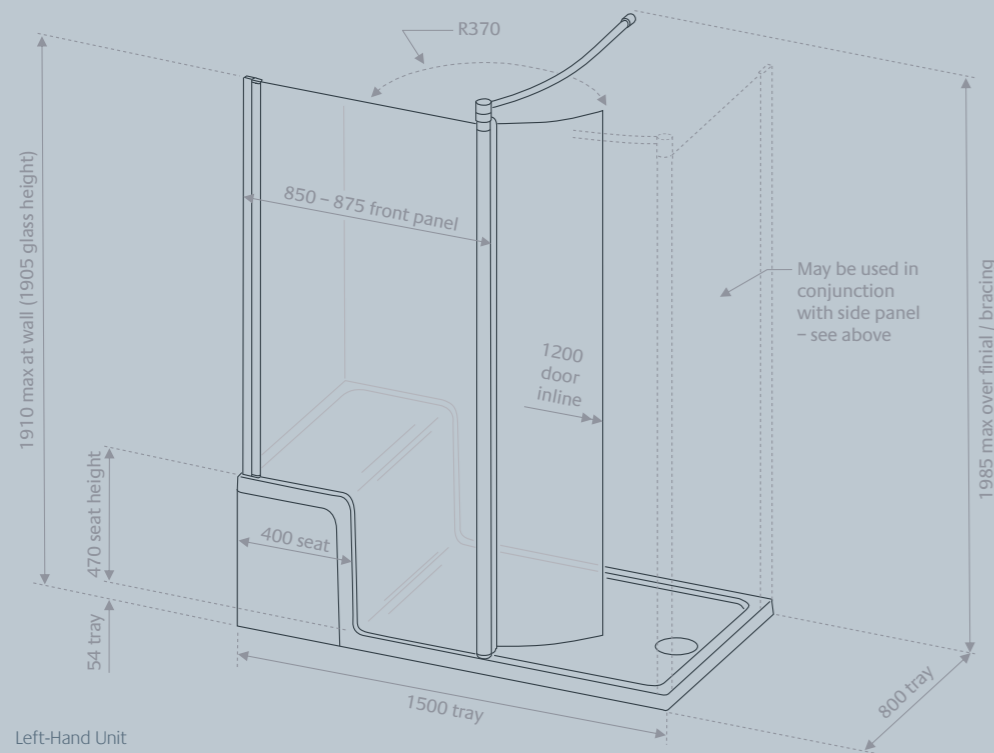

Seated Shower Tray and Walk-In

See page 26

Walk in, take a seat and enjoy showering in comfort. A wonderfully elegant design solution that is ideal for multi-generational living.

from £2,022.00 Inc. VAT

	Shaped Tray Panel Size (width x height)	Price Exc. VAT	Price Inc. VAT	Order Code
LH Walk-In (for Seat Tray)	850 - 1850	£714.00	£856.80	LWSST1200L
RH Walk-In (for Seat Tray)	850 - 1850	£714.00	£856.80	LWSST1200R
	Overall Size (width x height)	Price Exc. VAT	Price Inc. VAT	Order Code
Shower Seat Tray	1500 x 800	£971.00	£1,165.20	LKST8015

800mm Walk-In side panel LWSP080S can be ordered separately for a corner installation – see pages 31 & 116.

All measurements are in mm

Left-Hand Unit

Rhodes

See page 28

Maximum impact meets minimalist style and inspired design. With its functional step-out area, Rhodes is a real sanctuary for blissful showering.

from £1,314.00 Inc. VAT

Shower Panel (A)

Standard Sizes (A x height)	Width - No Adjustment	Price Exc. VAT	Price Inc. VAT	Order Code
700 x 2000	720	£321.00	£385.20	LK814-070S
750 x 2000	770	£347.00	£416.40	LK814-075S
850 x 2000	870	£369.00	£442.80	LK814-085S
950 x 2000	970	£388.00	£465.60	LK814-095S
1050 x 2000	1078	£407.00	£488.40	LK814-105S
1150 x 2000	1178	£428.00	£513.60	LK814-115S
1350 x 2000	1378	£459.00	£550.80	LK814-135S

Bypass Panel (B)

Standard Sizes (B x height)	Width - No Adjustment	Price Exc. VAT	Price Inc. VAT	Order Code
200 x 2000*	200	£155.00	£186.00	LK812-20S
320 x 2000	320	£166.00	£199.20	LK812-32S
400 x 2000	397	£176.00	£211.20	LK812-40S

End Panel (C)

Standard Sizes (C x height)	Width Adjustment	Price Exc. VAT	Price Inc. VAT	Order Code
700 x 2000	670 - 705	£312.00	£374.40	LK818-070S
750 x 2000	720 - 755	£324.00	£388.80	LK818-075S
800 x 2000	770 - 805	£334.00	£400.80	LK818-080S
900 x 2000	870 - 905	£355.00	£426.00	LK818-090S
1000 x 2000	970 - 1005	£378.00	£453.60	LK818-100S

Side Panel (D)

Standard Sizes (D x height)	Width Adjustment	Price Exc. VAT	Price Inc. VAT	Order Code
700 x 2000	655 - 690	£307.00	£368.40	LK810-070S
750 x 2000	705 - 740	£312.00	£374.40	LK810-075S
800 x 2000	755 - 790	£319.00	£382.80	LK810-080S
900 x 2000	855 - 890	£340.00	£408.00	LK810-090S
1000 x 2000	955 - 990	£402.00	£482.40	LK810-100S

20mm Extension Profile £27.60 Inc. VAT (LK8LEPS Silver) – see page 165.

*Should be used on tray depths of ≤750mm to ensure suitable opening is available.

All measurements are in mm