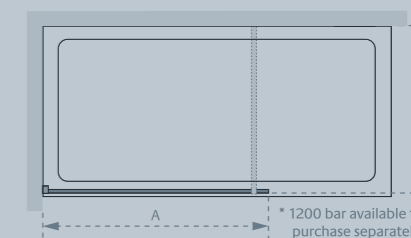

Shower Panel