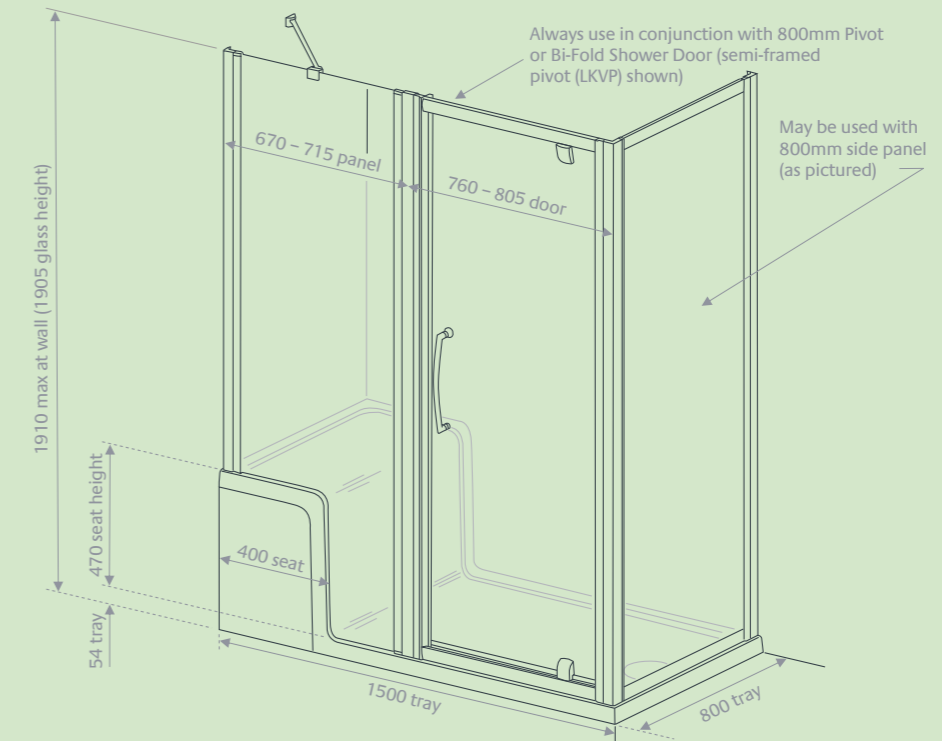

Seated Shower Tray and In-line Panel
with Bi-Fold and Pivot Door

A beautifully raised seat that integrates into the tray, this showering space allows for comfort, ease and safety without compromising on style.

from £1,972.80 Inc. VAT

See page 70

	Overall Size (width x height)	Width Adjustment	Door Opening	Price Exc. VAT	Price Inc. VAT	Order Code
In-line Panel (for Seat Tray)	700 x 2000	720 - 765	n/a	£330.00	£396.00	LKIST700S
Door Options	Overall Size (width x height)	Width Adjustment	Door Opening	Price Exc. VAT	Price Inc. VAT	Order Code
Framed Pivot	800 x 1850	760 - 805	490	£343.00	£411.60	LK1P080S
Framed Bi-Fold	800 x 1850	760 - 805	580	£410.00	£492.00	LK1B080S
Semi-Framed Pivot	800 x 1850	760 - 805	500	£384.00	£460.80	LKVP080S
Semi-Framed Bi-Fold	800 x 1850	760 - 805	525	£460.00	£552.00	LKVB080S
Shower Seat Tray	Overall Size	Width Adjustment	Door Opening	Price Exc. VAT	Price Inc. VAT	Order Code
	1500 x 800	n/a	n/a	£971.00	£1,165.20	LKST8015

800mm Classic Side Panel, Semi-framed or Framed can be ordered separately for a corner installation – see pages 82, 83 & 150.

All measurements are in mm