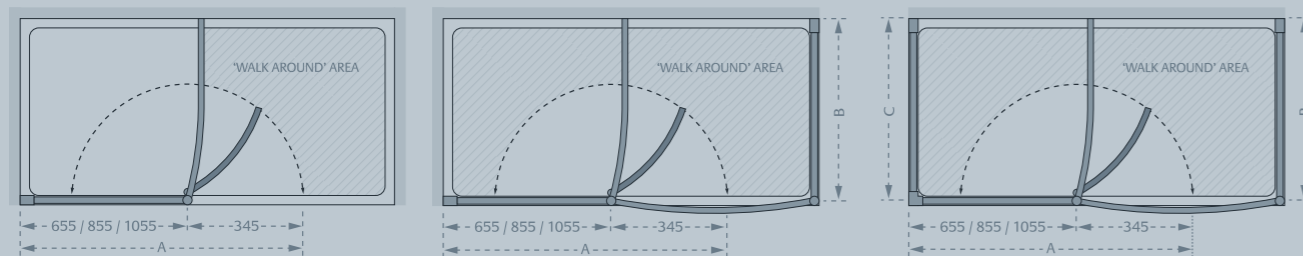

Side Panel (B)

Standard Sizes (width x height)	Width Adjustment	Recommended Tray Size		Price Exc. VAT	Price Inc. VAT	Order Code Silver
		Min	Max			
700 x 1850 + 85	675 - 700	675	700	£258.00	£309.60	LWSP070S
750 x 1850 + 85	725 - 750	725	750	£270.00	£324.00	LWSP075S
800 x 1850 + 85	775 - 800	775	800	£286.00	£343.20	LWSP080S
900 x 1850 + 85	875 - 900	875	900	£311.00	£373.20	LWSP090S
1000 x 1850 + 85	975 - 1000	975	1000	£337.00	£404.40	LWSP100S

Return Panel (C)

Standard Sizes (width x height)	Width Adjustment	Recommended Tray Size		Price Exc. VAT	Price Inc. VAT	Order Code Silver
		Min	Max			
700 x 1850	660 - 720	n/a	n/a	£242.00	£290.40	LWRP070S
750 x 1850	720 - 780	n/a	n/a	£256.00	£307.20	LWRP075S
800 x 1850	760 - 820	n/a	n/a	£272.00	£326.40	LWRP080S
900 x 1850	840 - 900	n/a	n/a	£298.00	£357.60	LWRP090S
1000 x 1850	940 - 1000	n/a	n/a	£335.00	£402.00	LWRP100S

† Max. tray size only applicable when using Side Panel. Size is unrestricted when using Front Panel only. Optional ceiling brace kit £90.00 inc. VAT (LKSS-C150 Silver). Contact Lakes for advice.

All measurements are in mm

Careful consideration should be exercised if using a 700mm width tray as 'walk around' sizes may be restrictive.

Walk-In with Front Panel only