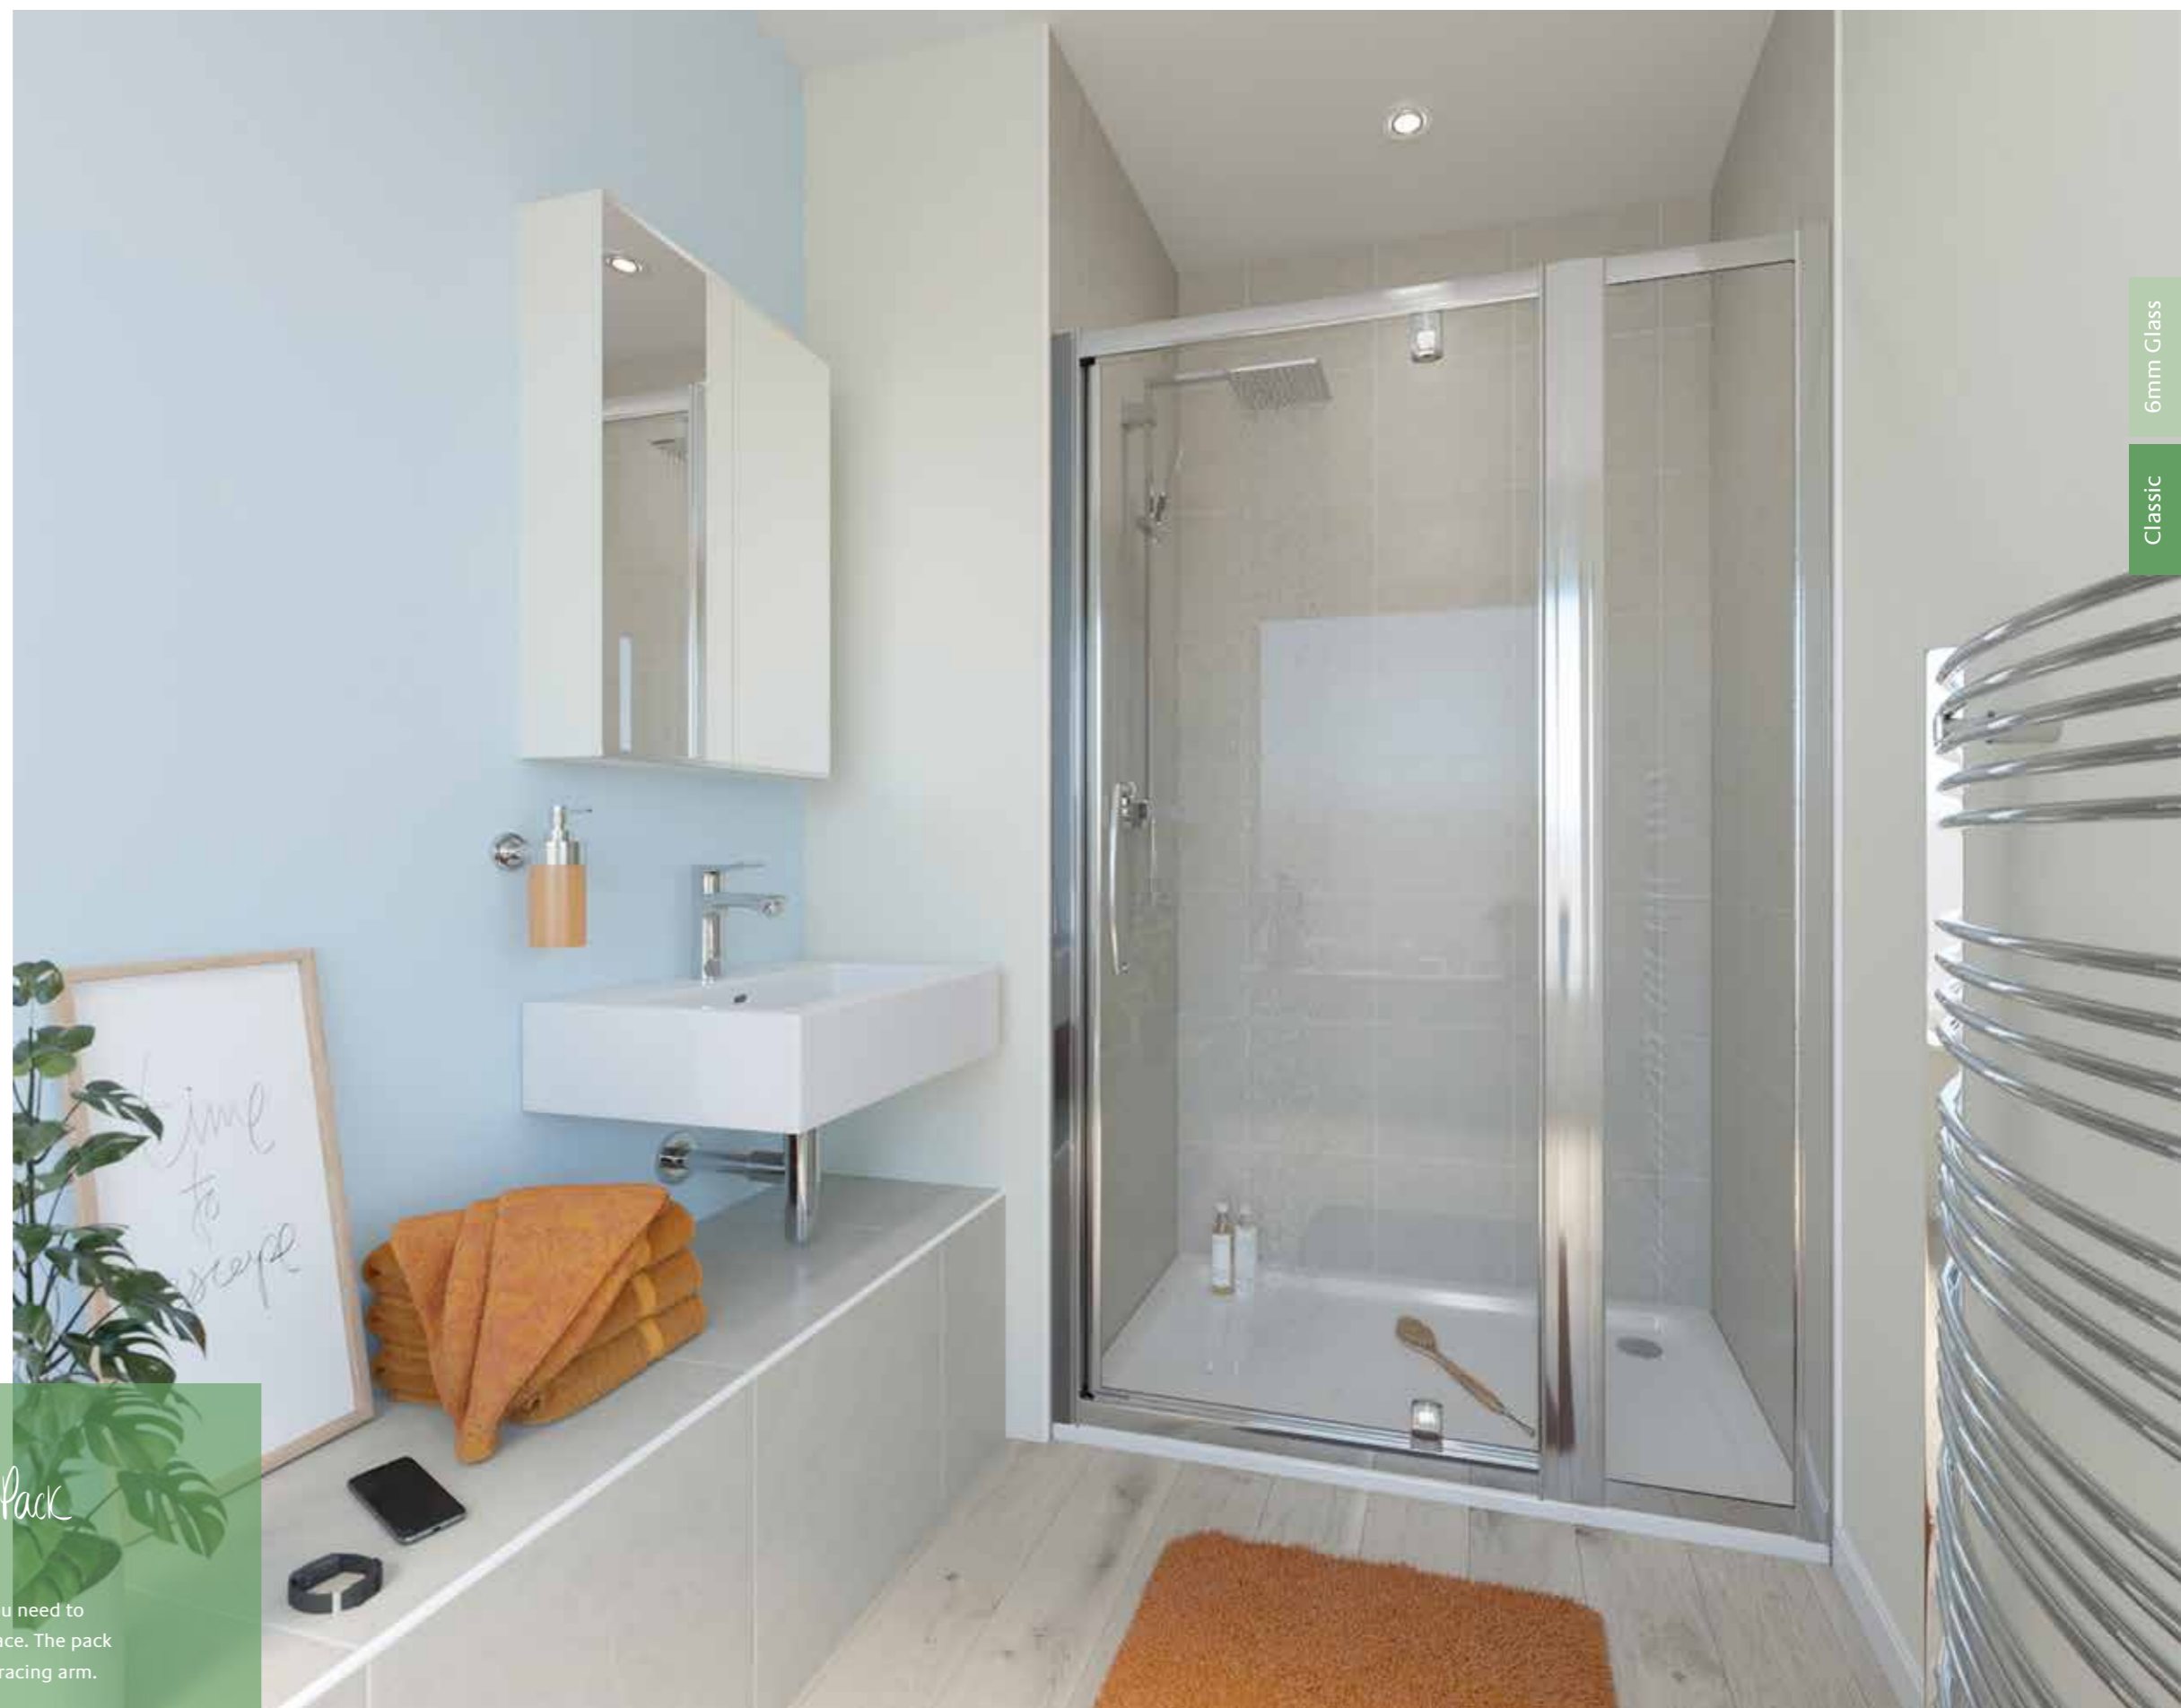

LILPP350S 350mm Silver In-line Panel Pack shown with 800mm Pivot Door, Semi-framed

In-line Panel Pack

Our In-line Panel Pack contains all you need to create a luxuriously sized showering space. The pack includes a panel, joining profile and bracing arm.

For size specifications and prices go to page 151.