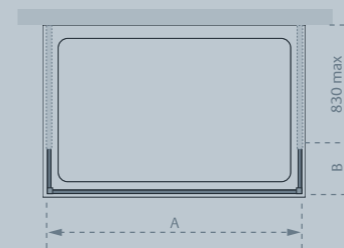

Shower Panel & Bypass Panels