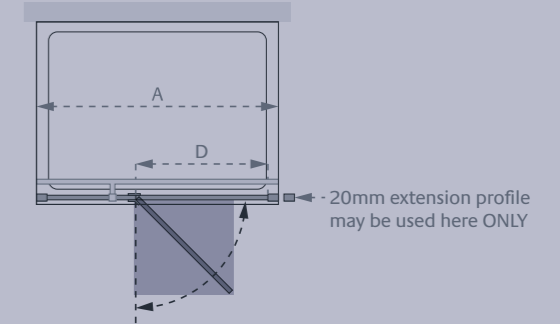

Door & Hinge Panel (A)

Standard Size (A x height)	Width Adjustment	Doorway Opening (D)	Price Exc. VAT	Price Inc. VAT	Order Codes
1200 x 2000	1160 - 1205	628*	£981.00	£1,177.20	1 x LK804-070S & 1 x LK803-050S
1400 x 2000	1360 - 1405	628*	£1,017.00	£1,220.40	1 x LK804-070S & 1 x LK803-070S
1600 x 2000	1560 - 1605	628*	£1,055.00	£1,266.00	1 x LK804-070S & 1 x LK803-090S

*Other door sizes may be used to create alternative enclosure sizes – please call Lakes for advice.

20mm Extension Profile £27.60 Inc. VAT (LK8LEPS Silver) – see page 165.

Martinique can be adjusted for out-of-plumb walls by a maximum of 15mm (for each mounting wall) over the height of the product. The hinge provides a further 15mm adjustment.

The required Bracing Bar for the Hinge Panel is included.

All measurements are in mm