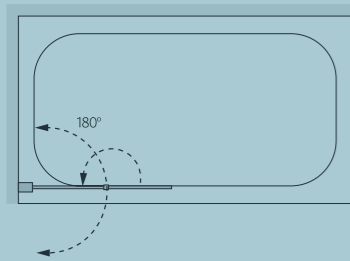

Classic framed Bath Screens

See page 96

This versatile, practical bath screen is available as a single screen or a double or triple folding option. The four panel concertina design folds all the way back to the wall making it an ideal solution for family life and those precious bath time moments.

from **£393.60 Inc. VAT**

Standard Sizes (width x height)	Width Adjustment	Price Exc. VAT	Price Inc. VAT	Order Code Silver	Order Code White
760 x 1400	760 - 785	£328.00	£393.60	SS70S	SS70W
950 (525 + 425) x 1400	950 - 975	£353.00	£423.60	SS75S	SS75W
1390 (525 + 438 + 427) x 1400	1390 - 1415	£380.00	£456.00	SS80S	SS80W
730 (250 + 166 + 166 + 148) x 1400	730 - 755	£392.00	£470.40	SS85S	SS85W

All measurements are in mm

Single/Double Panel