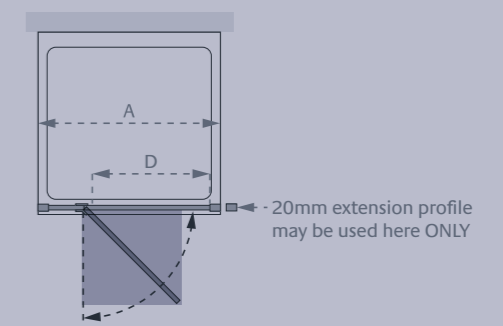

Door & Hinge Panel (A)

Standard Sizes (A x height)	Width Adjustment	Doorway Opening (D)	Price Exc. VAT	Price Inc. VAT	Order Code
750 x 2000	720 - 765	428	£691.00	£829.20	LK801-075S
800 x 2000	760 - 805	528	£698.00	£837.60	LK801-080S
900 x 2000	860 - 905	628	£718.00	£861.60	LK801-090S
1000 x 2000	960 - 1005	728	£737.00	£884.40	LK801-100S

20mm Extension Profile £27.60 Inc. VAT (LK8LEPS Silver) – see page 165.

Barbados can be adjusted for out-of-plumb walls by a maximum of 15mm (for each mounting wall) over the height of the product.

The hinge provides a further 15mm adjustment.

All measurements are in mm