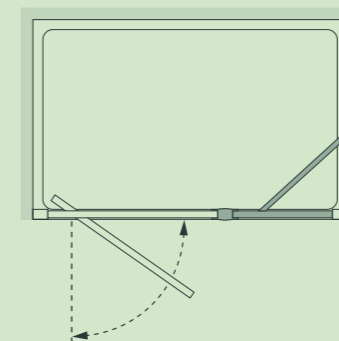

All measurements are in mm

This In-line Panel Pack is available exclusively for use with the Classic Collection Semi-framed and Framed Bi-Fold, Pivot and Slider Doors.

Island Hinged Bath Screen

See page 88