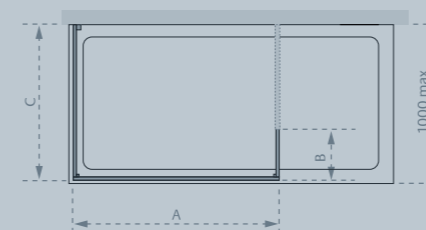

End Panel (C)

Standard Sizes (C x height)	Width Adjustment	Price Exc. VAT	Price Inc. VAT	Order Code
700 x 2000	670 - 705	£312.00	£374.40	LK818-070S
750 x 2000	720 - 755	£324.00	£388.80	LK818-075S
800 x 2000	770 - 805	£334.00	£400.80	LK818-080S
900 x 2000	870 - 905	£355.00	£426.00	LK818-090S
1000 x 2000	970 - 1005	£378.00	£453.60	LK818-100S

20mm Extension Profile £27.60 Inc. VAT (LK8LEPS Silver) – see page 165.

*Should be used on tray depths of ≤750mm to ensure suitable opening is available.

All measurements are in mm

Shower Panel, End Panel & Bypass Panel