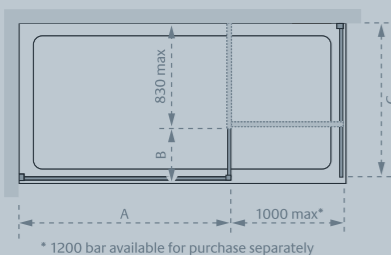

from £1,015.20 Inc. VAT

Shower Panel (A)

Standard Sizes (A x height)	Width Adjustment	Price Exc. VAT	Price Inc. VAT	Order Code
800 x 2000	770 - 805	£384.00	£460.80	LK812-080S
900 x 2000	870 - 905	£413.00	£495.60	LK812-090S
1000 x 2000	970 - 1005	£429.00	£514.80	LK812-100S
1100 x 2000	1080 - 1115	£451.00	£541.20	LK812-110S
1200 x 2000	1180 - 1215	£472.00	£566.40	LK812-120S
1400 x 2000	1380 - 1415	£498.00	£597.60	LK812-140S

10mm glass variants available - see page 118.

Bypass Panel (B)

Standard Sizes (B x height)	Width - No Adjustment	Price Exc. VAT	Price Inc. VAT	Order Code
200 x 2000*	200	£155.00	£186.00	LK812-20S
320 x 2000	320	£166.00	£199.20	LK812-32S
400 x 2000	397	£176.00	£211.20	LK812-40S

10mm glass variants available - see page 118.

Side Panel (C) also available with Lakes MIRROR™ finish

Standard Sizes (C x height)	Width Adjustment	Price Exc. VAT	Price Inc. VAT	Order Code
700 x 2000	655 - 690	£307.00	£368.40	LK810-070S
750 x 2000	705 - 740	£312.00	£374.40	LK810-075S
800 x 2000	755 - 790	£319.00	£382.80	LK810-080S
900 x 2000	855 - 890	£340.00	£408.00	LK810-090S
1000 x 2000	955 - 990	£402.00	£482.40	LK810-100S

10mm glass variants available - see page 123.

20mm Extension Profile £27.60 Inc. VAT (LK8LEPS Silver) – see page 165.

*Should be used on tray depths of ≤750mm to ensure suitable opening is available.

Call Lakes for prices and specifications on our MIRROR™ finish.

All measurements are in mm

Shower Panel, Side Panel & Bypass Panel