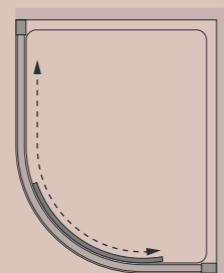

Note: Door closure is to 'flat' fixed panel only.

All measurements are in mm

Single Door Quadrant

Offset Left-Hand Tray

Offset Right-Hand Tray

St. Ives

See page 52

Effortlessly glide back the double doors to reveal the generous space afforded to this corner showering space. Its silky aluminium curves and robust handles make this quadrant a favourite for most showering spaces.