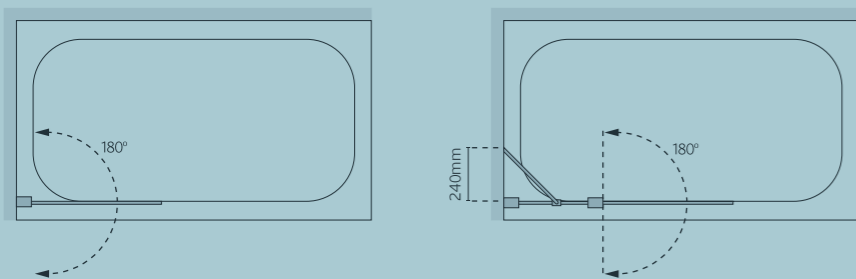

Classic Sculpted Bath Screen

See page 92

Our contemporary sculpted screen provides the perfect shower over your bath. Available as single or double screen and with or without a convenient towel rail.

from £297.60 Inc. VAT

Standard Sizes (width x height)	Width Adjustment	Price Exc. VAT	Price Inc. VAT	Order Code Silver
860 x 1400	860 - 885	£248.00	£297.60	SS30S
860 x 1400	860 - 885	£270.00	£324.00	SS33S (with towel rail)
1175 (375 + 800) x 1400	1175 - 1200	£373.00	£447.60	SS40S
1175 (375 + 800) x 1400	1175 - 1200	£395.00	£474.00	SS44S (with towel rail)

All measurements are in mm