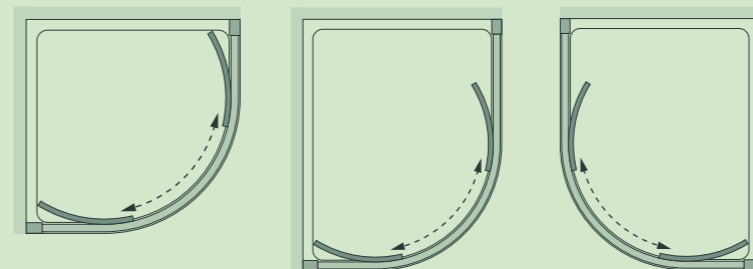

Easy-fit Quadrant

Offset Left-Hand Tray

Offset Right-Hand Tray