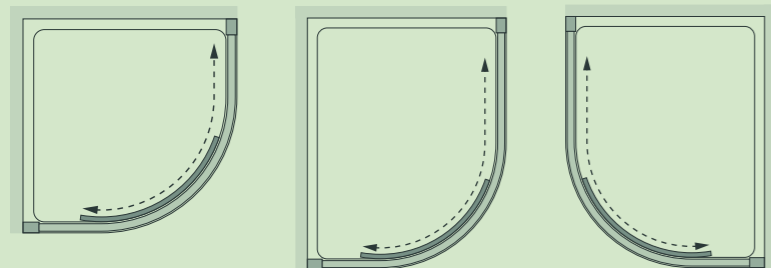

Single Door Quadrant

See page 63

An elegant and practical solution for corner spaces in smaller bathrooms or ensembles.

from **£637.20 Inc. VAT**

Quadrant

Standard Sizes (width x height)	Width Adjustment	Door Opening	Price Exc. VAT	Price Inc. VAT	Order Code Silver
800 x 1900	765 - 795	400	£531.00	£637.20	SDV2R080S
900 x 1900	865 - 895	500	£561.00	£673.20	SDV2R090S
1000 x 1900	965 - 995	500	£597.00	£716.40	SDV2R100S

Offset Quadrant

Standard Sizes (width x height)	Width Adjustment	Door Opening	Price Exc. VAT	Price Inc. VAT	Order Code Silver
900 x 760 x 1900	865-895 x 725-755	500	£568.00	£681.60	SDV2R0976S
900 x 800 x 1900	865-895 x 765-795	500	£585.00	£702.00	SDV2R098S
1000 x 800 x 1900	965-995 x 765-795	500	£617.00	£740.40	SDV2R108S
1200 x 800 x 1900	1165-1195 x 765-795	500	£660.00	£792.00	SDV2R128S
1200 x 900 x 1900	1165-1195 x 865-895	500	£671.00	£805.20	SDV2R129S

Note: Door closure is to 'flat' fixed panel only.

Alternative Bright Chrome Plate Finish Stainless Steel Loop Handle £27.60 Inc. VAT (SK-130) – see page 164.

All measurements are in mm

Single Door Quadrant

Offset Left-Hand Tray

Offset Right-Hand Tray