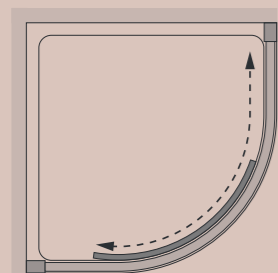

Bracklesham

See page 51

With a polished aluminium finish and elegant curves, our single door quadrant is the perfect solution for everyday family life.

from **£1,114.80 Inc. VAT**

Single Door Quadrant

You must order BOTH product codes for your chosen size

Standard Sizes (width x height)	Width Adjustment	Door Opening	Curve fixed panel size	Flat fixed panel size	Price Exc. VAT	Price Inc. VAT	Order Codes
800 x 1950	765-790	400	445	205	£929.00	£1,114.80	1 x BAYRSD080S & 1 x BAYRSDDG
900 x 1950	865-890	500	545	305	£976.00	£1,171.20	1 x BAYRSD090S & 1 x BAYRSDDG

Offset Single Door Quadrant

You must order BOTH product codes for your chosen size

Standard Sizes (w x d x h)	Width Adjustment	Door Opening	Curve fixed panel size	Flat fixed panel size	Price Exc. VAT	Price Inc. VAT	Order Codes
900 x 800 x 1950	865-890 & 765-790	500	545	205	£963.00	£1,155.60	1 x BAYRSD098S & 1 x BAYRSDDG
1000 x 800 x 1950	965-990 & 765-790	500	645	205	£1,035.00	£1,242.00	1 x BAYRSD108S & 1 x BAYRSDDG
1200 x 800 x 1950	1165-1190 & 765-790	500	845	205	£1,049.00	£1,258.80	1 x BAYRSD128S & 1 x BAYRSDDG
1200 x 900 x 1950	1165-1190 & 865-890	500	845	305	£1,065.00	£1,278.00	1 x BAYRSD129S & 1 x BAYRSDDG

Note: Door closure is to 'flat' fixed panel only.

All measurements are in mm

Single Door Quadrant