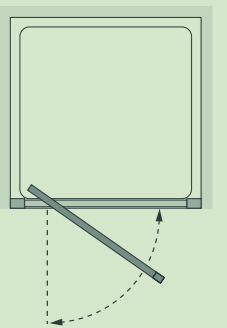

Pivot Door
framed
See page 67

The practical and simple solution of this framed pivot door means effortless showering and clean, uncluttered looks.

from **£372.00 Inc. VAT**

Standard Sizes (width x height)	Width Adjustment	Door Opening	Price Exc. VAT	Price Inc. VAT	Order Code Silver	Order Code White
700 x 1850	660 - 720	450	£310.00	£372.00	LK1P070S	LK1P070W
750 x 1850	720 - 780	510	£328.00	£393.60	LK1P075S	LK1P075W
800 x 1850	760 - 820	490	£343.00	£411.60	LK1P080S	LK1P080W
900 x 1850	840 - 900	510	£365.00	£438.00	LK1P090S	LK1P090W
1000 x 1850	940 - 1000	590	£393.00	£471.60	LK1P100S	LK1P100W

30mm Extension Profile £31.20 Inc. VAT (LEPS Silver, LEPS White) – see page 165.

Note: Maximum adjustment range is reduced by 15mm when used in conjunction with the In-line Panel Pack pages 84 & 151.

Compatible with Classic Side Panel, Semi-framed (LWRPS Silver) – see pages 82 & 150.

Compatible with Classic Side Panel, Framed (LK1SPS Silver, LK1SPW White) – see pages 83 & 150.

All measurements are in mm