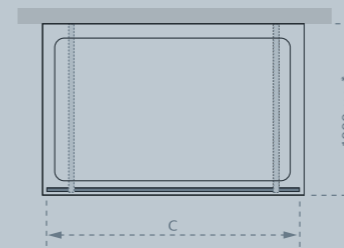

* 1200 bar available for purchase separately

Shower Panel only

Please Note: To create your Riviera showering space you will need to select:

- one product from the first table and two identical products from the second table; or
- one product from the third table.