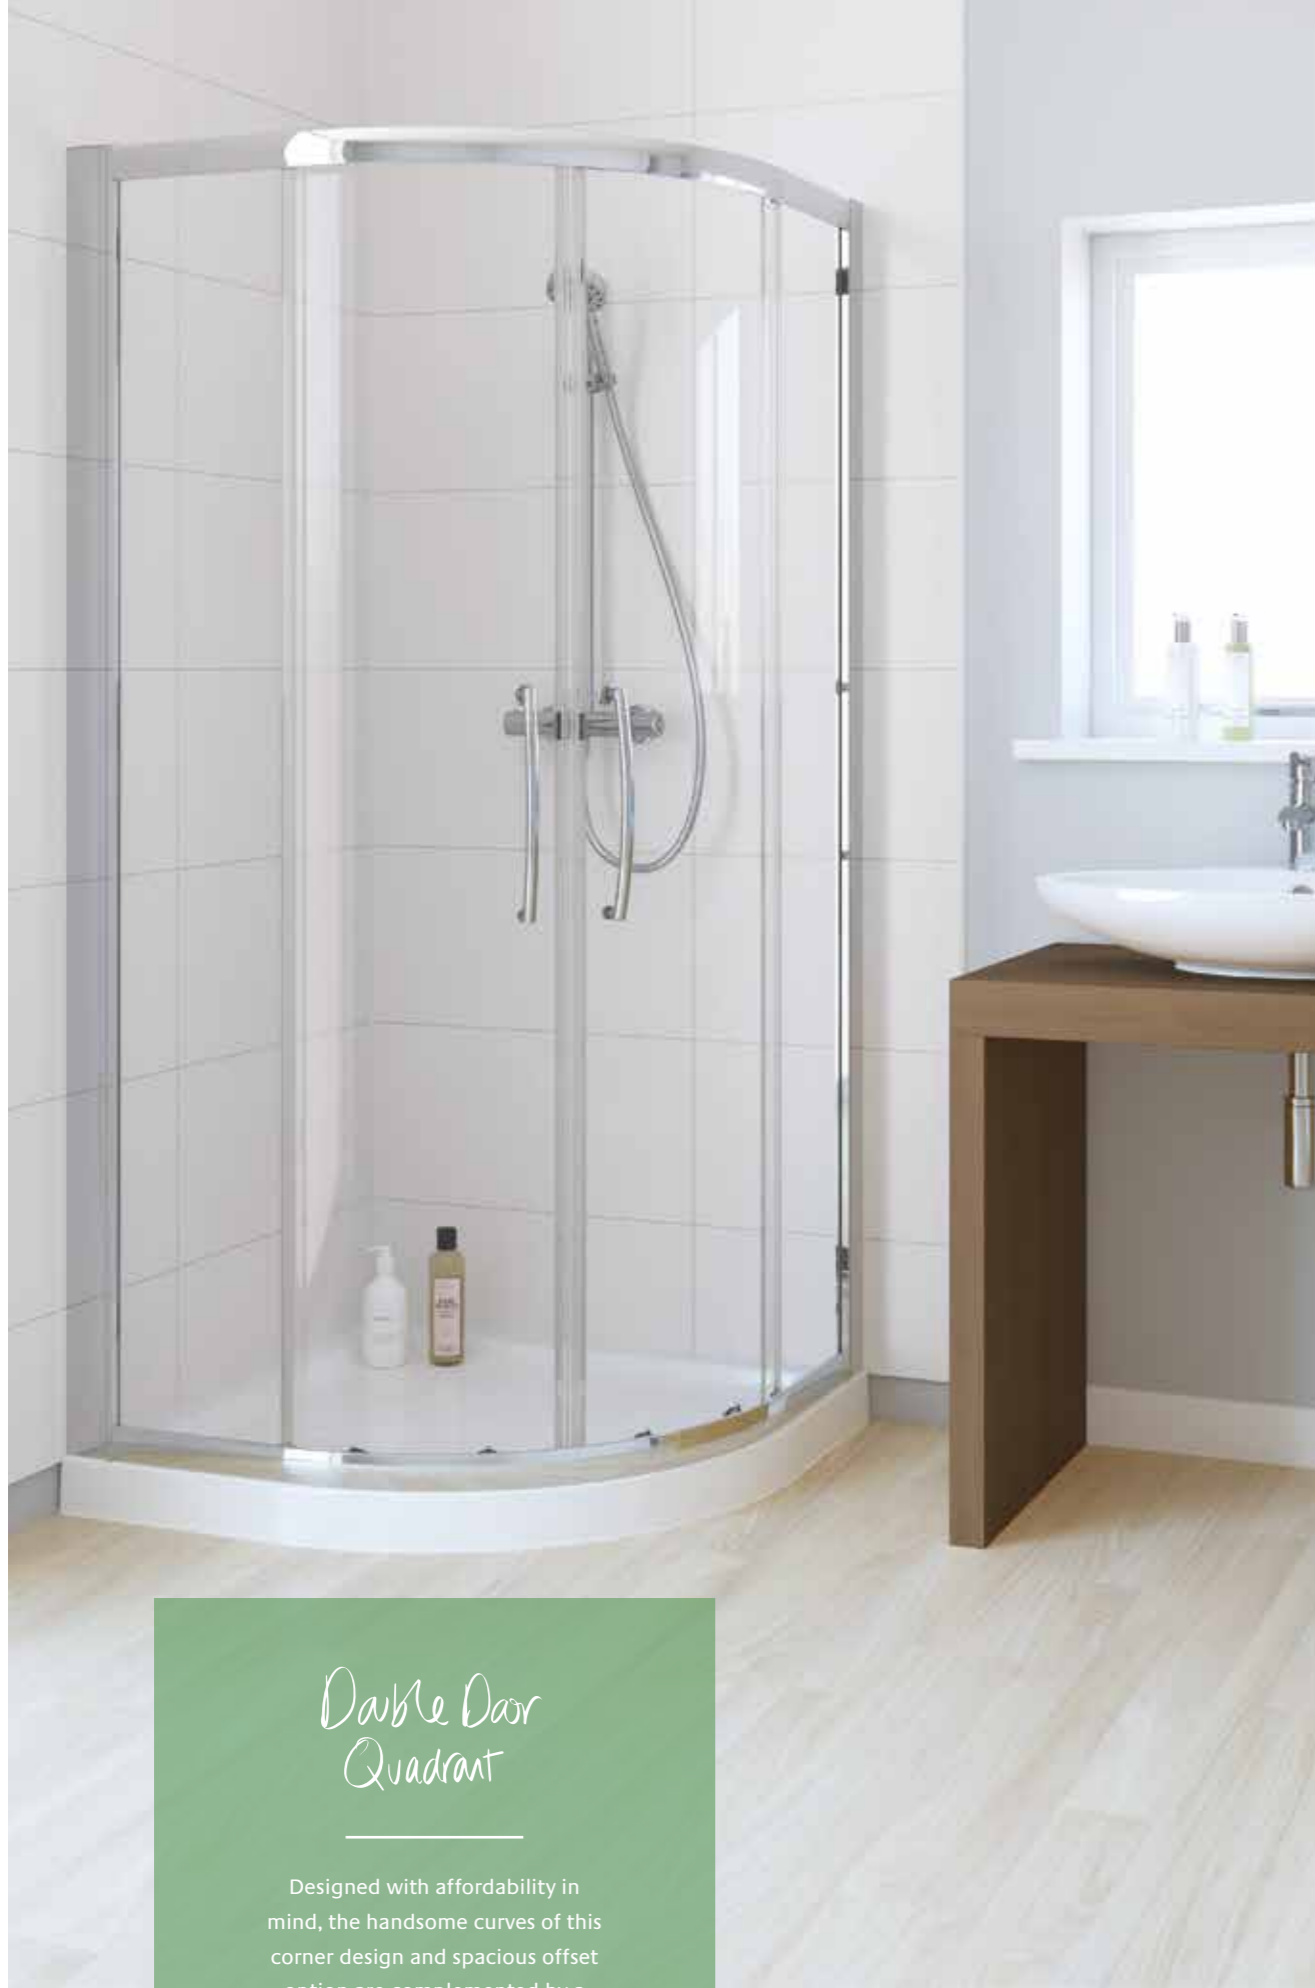

Double Door Quadrant

Designed with affordability in mind, the handsome curves of this corner design and spacious offset option are complemented by a subtly rounded profile.

For size specifications and prices go to page 135.

LKV2R900S 900mm Silver Double Door Quadrant