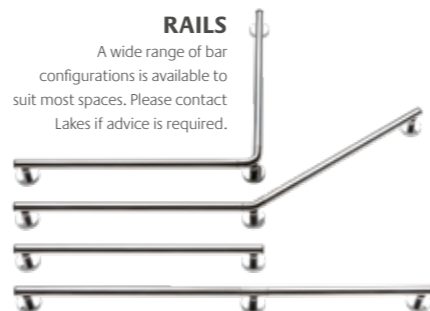

Also in chrome

SERIES 500 WALL HANDRAIL

SERIES 500 FOLDING HANDLE WITH UNHOOK MECHANISM

SERIES 500 FOLDING HANDLE WITH SOFT SURFACE, WITH UNHOOK MECHANISM

RAILS

A wide range of bar configurations is available to suit most spaces. Please contact Lakes if advice is required.