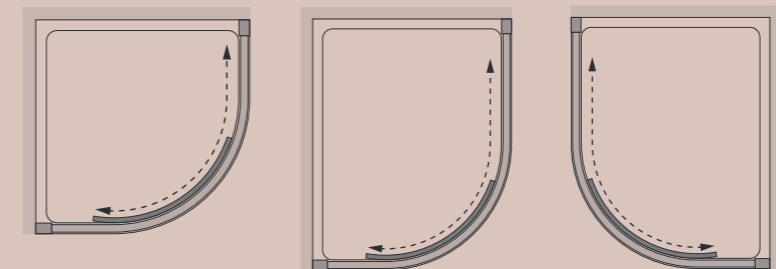

Offset Quadrant

You must order BOTH product codes for your chosen size

Standard Sizes (w x d x h)	Width Adjustment	Door Opening	Price Exc. VAT	Price Inc. VAT	Order Codes
900 x 760 x 2000	865-895 & 725-755	500	£1,021.00	£1,225.20	1 x 8HRSD0976S & 1 x 8HRSDDG
900 x 800 x 2000	865-895 & 765-795	500	£1,031.00	£1,237.20	1 x 8HRSD098S & 1 x 8HRSDDG
1000 x 800 x 2000	965-995 & 765-795	500	£1,054.00	£1,264.80	1 x 8HRSD108S & 1 x 8HRSDDG
1200 x 800 x 2000	1165-1195 & 765-795	500	£1,119.00	£1,342.80	1 x 8HRSD128S & 1 x 8HRSDDG
1200 x 900 x 2000	1165-1195 & 865-895	500	£1,138.00	£1,365.60	1 x 8HRSD129S & 1 x 8HRSDDG

20mm Extension Profile £36.00 Inc. VAT (8HLEPS Silver) – see page 165.

All measurements are in mm

Single Door Quadrant

Offset Left-Hand Tray

Offset Right-Hand Tray