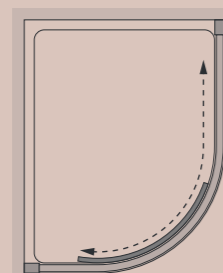

Note: Door closure is to 'flat' fixed panel only.

All measurements are in mm

Single Door Quadrant

Offset Left-Hand Tray

Offset Right-Hand Tray

St. Ives

See page 52

Effortlessly glide back the double doors to reveal the generous space afforded to this corner showering space. Its silky aluminium curves and robust handles make this quadrant a favourite for most showering spaces.