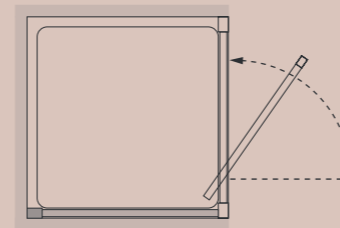

Coastline side Panel

See page 49

A simple, yet beautifully designed panel that complements our Coastline doors, making your bathroom vision a reality, no matter what the plan or dimensions of your space.

from £387.60 Inc. VAT

Standard Sizes (width x height)	Width Adjustment	Price Exc. VAT	Price Inc. VAT	Order Code
700 x 2000	670 - 700	£323.00	£387.60	8HSP070S
750 x 2000	720 - 750	£335.00	£402.00	8HSP075S
800 x 2000	770 - 800	£347.00	£416.40	8HSP080S
900 x 2000	870 - 900	£372.00	£446.40	8HSP090S
1000 x 2000	970 - 1000	£393.00	£471.60	8HSP100S

20mm Extension Profile £36.00 Inc. VAT (8HLEPS Silver) – see page 165.

All measurements are in mm

These side panels are available exclusively for use with the Coastline Collection. The panel is compatible with these models:

Code	Page	Code	Page	Code	Page
8HB	47 & 128	8HP	48 & 128	8HS	42 & 124