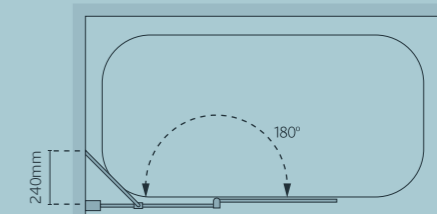

Classic Curved Hinged Bath Screen

See page 94

Ease of access, elegant curves and effective sealing combine for a practical and stylish bath and shower solution.

from £454.80 Inc. VAT

Overall Size (width x height)	Fixed Panel (width adjustment)	Door (width)	Price Exc. VAT	Price Inc. VAT	Order Code Silver
930 - 955 x 1400	540 - 565	390	£379.00	£454.80	SS120S

All measurements are in mm