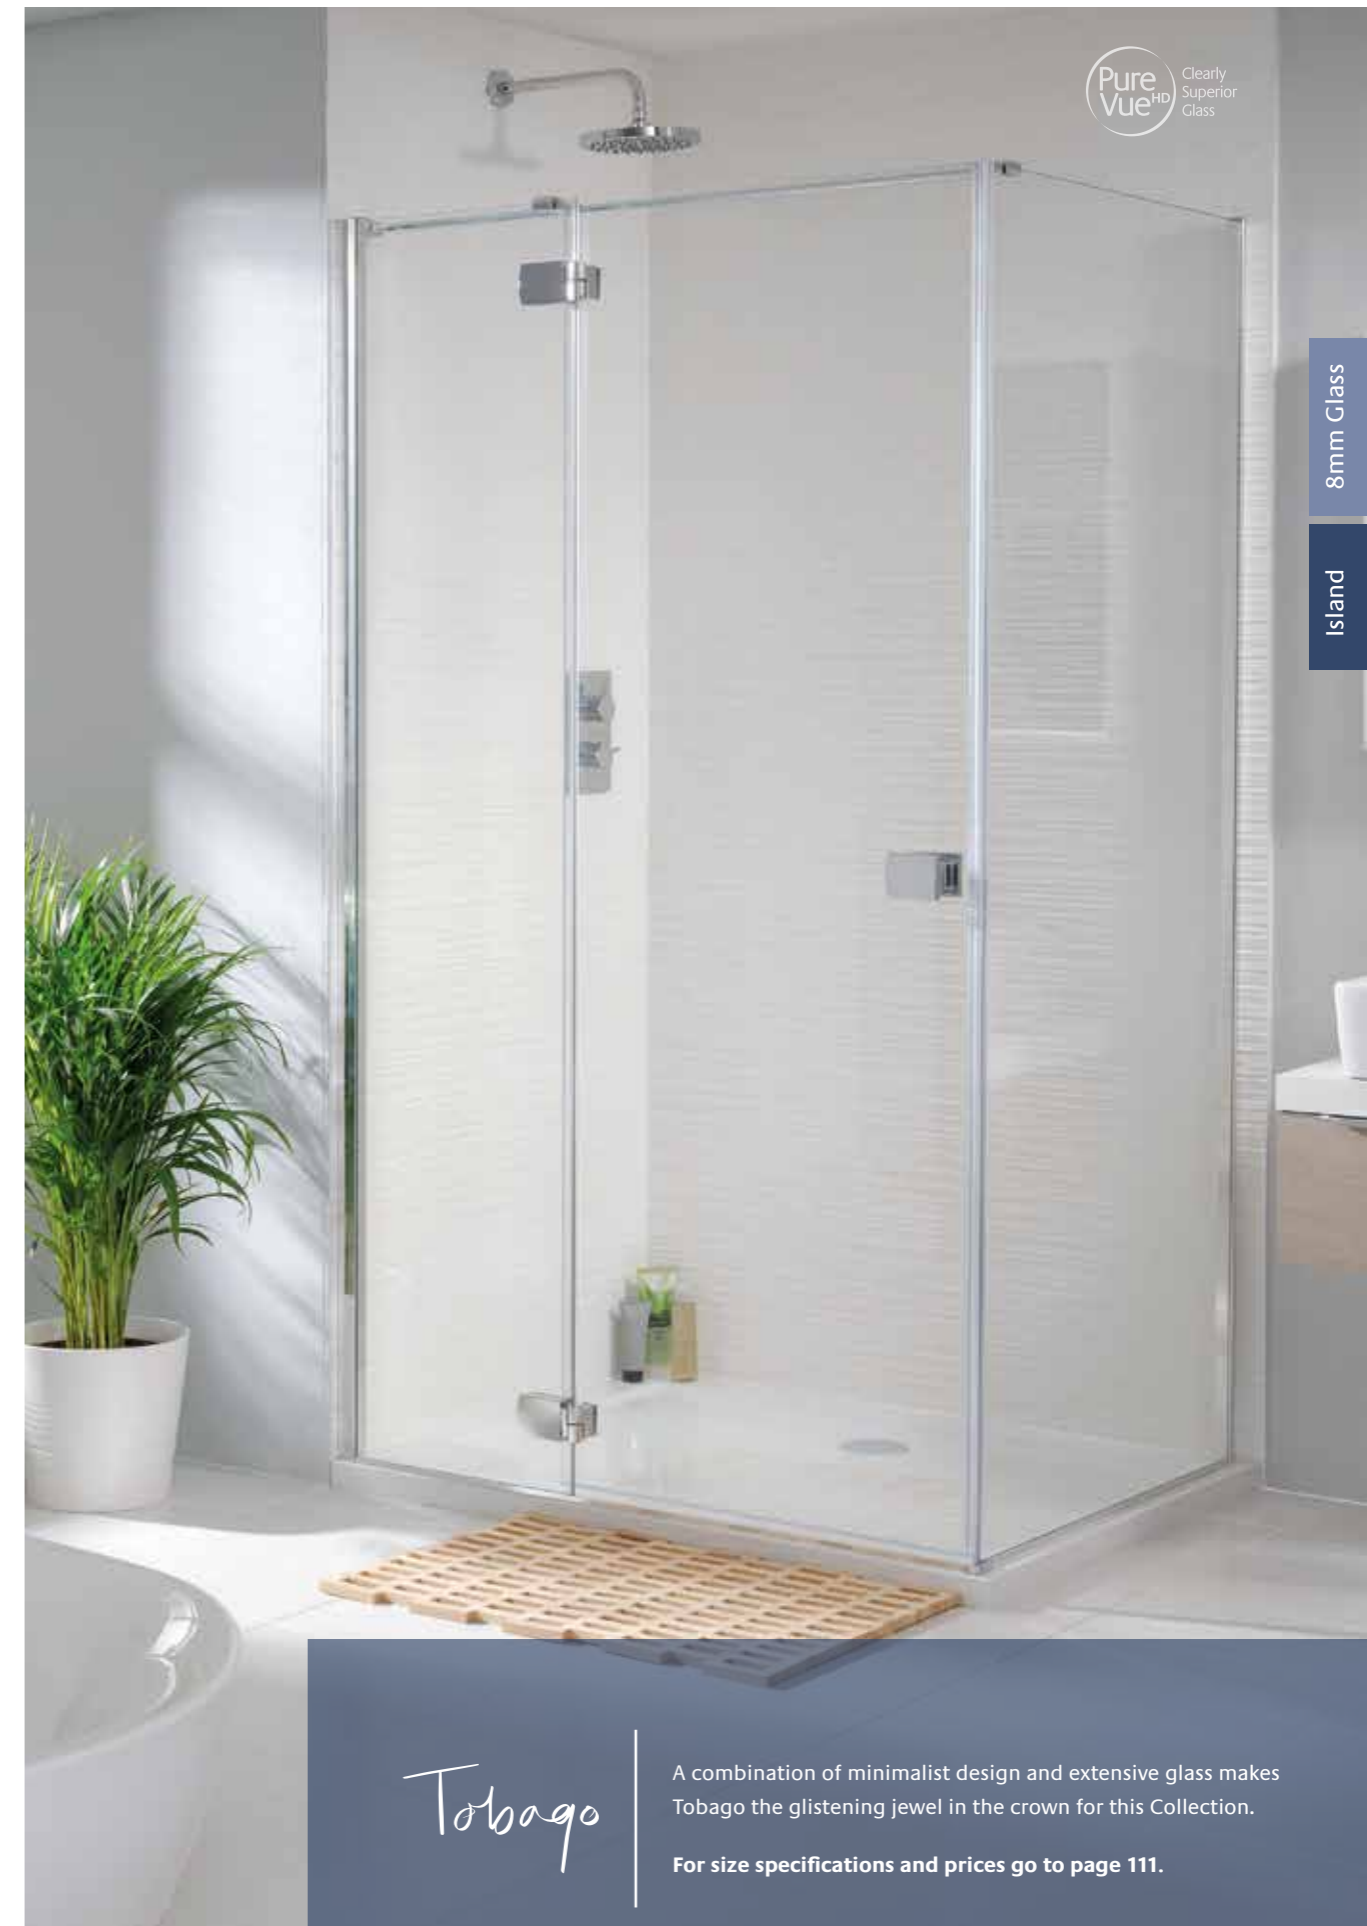

PureVue^{HD} Clearly Superior Glass

8mm Glass
Island

Tobago

A combination of minimalist design and extensive glass makes Tobago the glistening jewel in the crown for this Collection.

For size specifications and prices go to page 111.