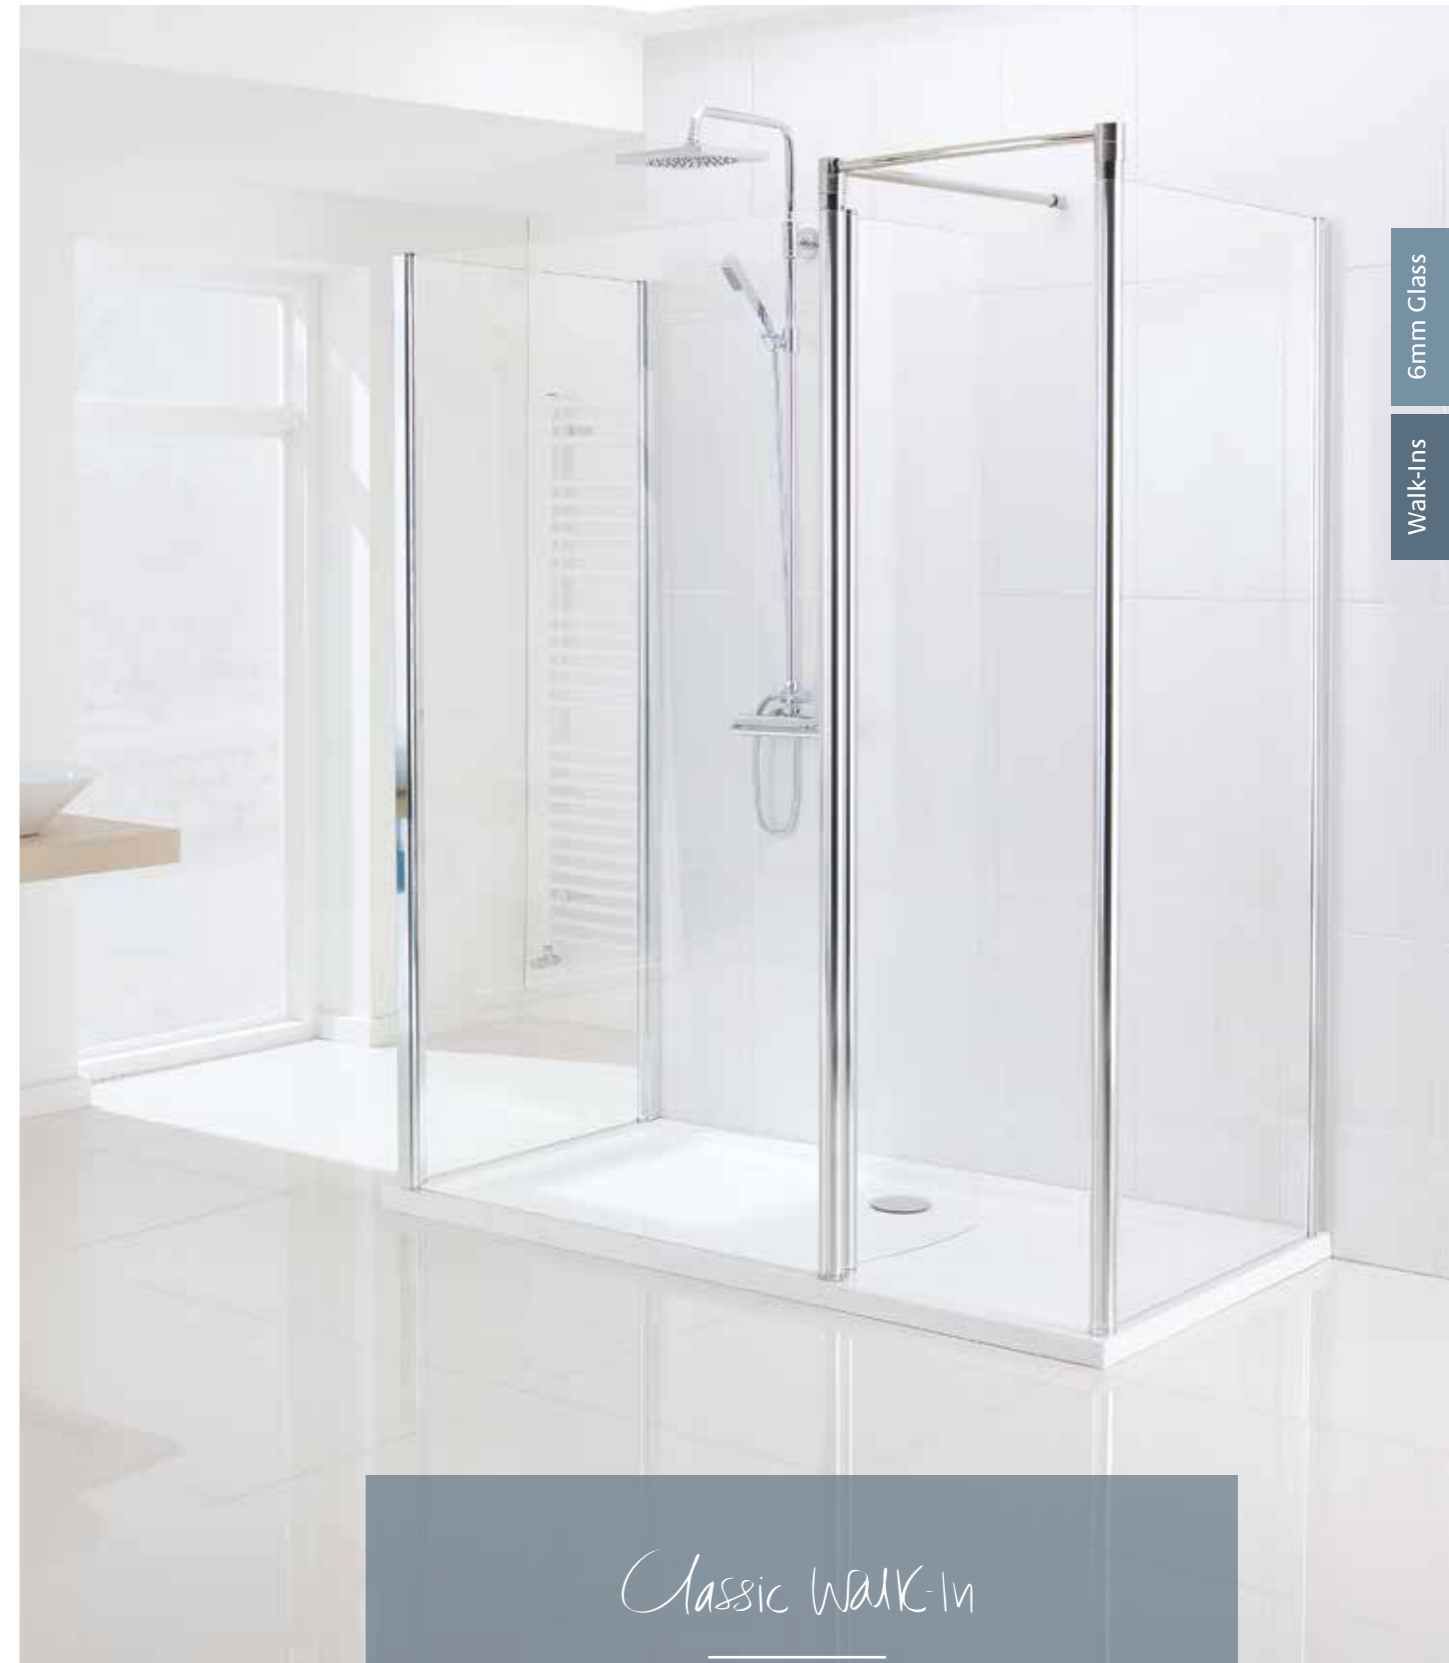

LWS1400S Silver Walk-In with additional Side (LWSP080S) and Return Panels (LWRP080S)

Classic Walk-In

This versatile Walk-In creates a perfect showering experience, using a combination of front, side and return glass panels for the ultimate feeling of space.

For size specifications and prices go to page 116.