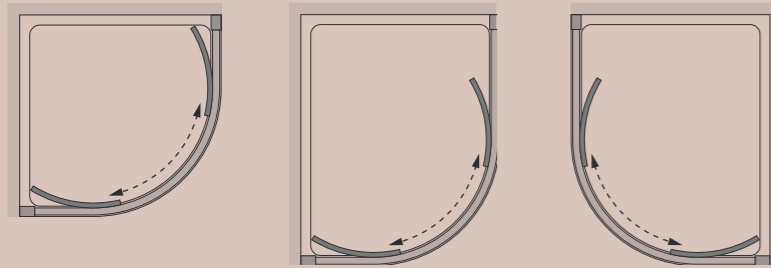

Valmiera
See page 44

Our Coastline quadrant and offset quadrant design is the perfect blend of functionality and beautiful seamless curves to make the most of aesthetics and available space.

from **£1,090.80 Inc. VAT**

Quadrant

You must order BOTH product codes for your chosen size

Standard Sizes (width x height)	Width Adjustment	Door Opening	Price Exc. VAT	Price Inc. VAT	Order Codes
800 x 2000	765 - 795	390	£909.00	£1,090.80	1 x 8HR080S & 1 x 8HRDG
900 x 2000	865 - 895	550	£943.00	£1,131.60	1 x 8HR090S & 1 x 8HRDG
1000 x 2000	965 - 995	550	£1,004.00	£1,204.80	1 x 8HR100S & 1 x 8HRDG

Offset Quadrant

You must order BOTH product codes for your chosen size

Standard Sizes (w x d x h)	Width Adjustment	Door Opening	Price Exc. VAT	Price Inc. VAT	Order Codes
900 x 800 x 2000	865-895 & 765-795	470	£937.00	£1,124.40	1 x 8HR098S & 1 x 8HRDG
1000 x 800 x 2000	965-995 & 765-795	470	£959.00	£1,150.80	1 x 8HR108S & 1 x 8HRDG
1200 x 800 x 2000	1165-1195 & 765-795	470	£1,016.00	£1,219.20	1 x 8HR128S & 1 x 8HRDG
1200 x 900 x 2000	1165-1195 & 865-895	550	£1,035.00	£1,242.00	1 x 8HR129S & 1 x 8HRDG

20mm Extension Profile £36.00 Inc. VAT (8HLEPS Silver) – see page 165.

All measurements are in mm

Quadrant

Offset Left-Hand Tray

Offset Right-Hand Tray