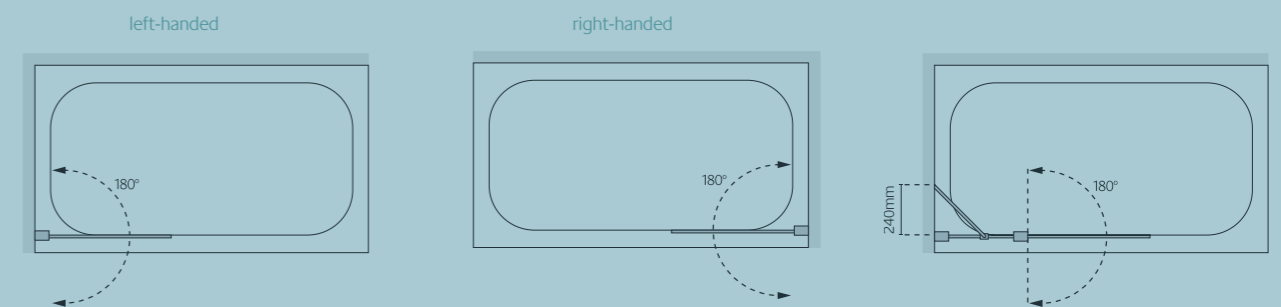

8mm Glass Variant

800 x 1400	800 - 825	£255.00	£306.00	BS810S	

Call Lakes for prices and specifications on our MIRROR™ finish.

All measurements are in mm