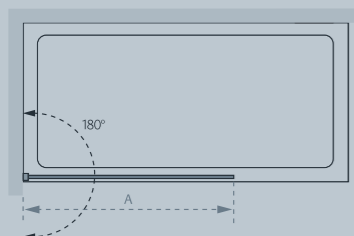

Alassio

See page 38

The practical solution of Alassio includes a unique glass panel that swings 180 degrees for easy access and cleaning.

from £411.60 Inc. VAT

Hinged Shower Panel (A)

Standard Sizes (A x height)	Width Adjustment	Price Exc. VAT	Price Inc. VAT	Order Code
700 x 1900	675 - 700	£343.00	£411.60	LK850-070S
800 x 1900	775 - 800	£367.00	£440.40	LK850-080S
900 x 1900	875 - 900	£394.00	£472.80	LK850-090S
1000 x 1900	975 - 1000	£421.00	£505.20	LK850-100S

All measurements are in mm

Hinged Shower Panel