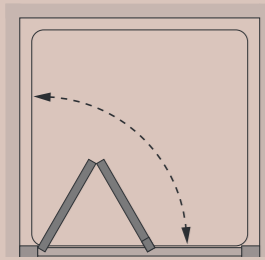

Bergen

See page 47

Our Coastline bi-fold enhances the illusion of space, without sacrificing elegance or style. Whether in an alcove or corner, it provides a sophisticated design solution.

from £892.80 Inc. VAT

Standard Sizes (width x height)	Width Adjustment	Door Opening	Price Exc. VAT	Price Inc. VAT	Order Code
700 x 2000	660 - 720	390	£744.00	£892.80	8HB070S
750 x 2000	720 - 780	450	£798.00	£957.60	8HB075S
800 x 2000	760 - 820	490	£830.00	£996.00	8HB080S
900 x 2000	840 - 900	570	£895.00	£1,074.00	8HB090S
1000 x 2000	940 - 1000	670	£971.00	£1,165.20	8HB100S

20mm Extension Profile £36.00 Inc. VAT (8HLEPS Silver) – see page 165.
Compatible with Coastline Side Panel – see pages 49 & 129.

All measurements are in mm