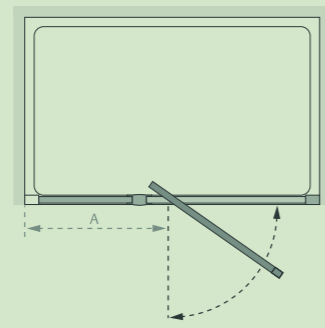

Pivot Door
with integrated
In-line panel
See page 65

The seamless finish of this semi-framed pivot door is ideal for a wider showering space, with no profile between the door and the adjacent in-line panel.

from **£538.80 Inc. VAT**

Standard Sizes (width x height)	Width Adjustment	In-line Panel	Wall to door – at 90° open (A)	Door Opening	Price Exc. VAT	Price Inc. VAT	Order Code Silver
1000 x 1850	940 - 1000	149	315 - 345	555	£449.00	£538.80	LKVPI100S
1100 x 1850	1040 - 1100	249	415 - 445	555	£461.00	£553.20	LKVPI110S
1200 x 1850	1140 - 1200	349	515 - 545	555	£472.00	£566.40	LKVPI120S

30mm Extension Profile £31.20 Inc. VAT (LEPS Silver) – see page 165.

Alternative Bright Chrome Plate Finish Stainless Steel Loop Handle £27.60 Inc. VAT (SK-130) – see page 164.

Compatible with Classic Side Panel, Semi-framed (LWRPS Silver) – see pages 82 & 150.

Compatible with Classic Side Panel, Framed (LK1SPS Silver) – see pages 83 & 150.

All measurements are in mm

6mm Glass

Classic

Alternative Chrome Plate Stainless Steel Loop Handle £27.60 Inc. VAT

Pivot Door
semi-framed
See page 66

Deceptively simple yet simply stunning. This semi-framed, pivot door creates a particularly slim profile to complement the simplicity of many modern bathrooms or en-suites.

Lakes MIRRO™ finish provides a moveable full-length mirror, adding an extra dimension to this showering space.

from **£416.40 Inc. VAT**

Standard Sizes (width x height)	Width Adjustment	Door Opening	Price Exc. VAT	Price Inc. VAT	Order Code Silver	Order Code White
700 x 1850	660 - 720	420	£347.00	£416.40	LKVP070S	LKVP070W
750 x 1850	720 - 780	480	£367.00	£440.40	LKVP075S	LKVP075W
800 x 1850	760 - 820	500	£384.00	£460.80	LKVP080S	LKVP080W
900 x 1850	840 - 900	550	£408.00	£489.60	LKVP090S	LKVP090W
1000 x 1850	940 - 1000	590	£431.00	£517.20	LKVP100S	LKVP100W

30mm Extension Profile £31.20 Inc. VAT (LEPS Silver, LEPS White) – see page 165.

Note: Maximum adjustment range is reduced by 15mm when used in conjunction with the In-line Panel Pack pages 84 & 151.

Special height doors can be manufactured to order with an additional surcharge.

Alternative Bright Chrome Plate Finish Stainless Steel Loop Handle £27.60 Inc. VAT (SK-130) – see page 164.

Compatible with Classic Side Panel, Semi-framed (LWRPS Silver) – see pages 82 & 150.

Compatible with Classic Side Panel, Framed (LK1SPS Silver, LK1SPW White) – see pages 83 & 150.

Call Lakes for prices and specifications on our MIRRO™ finish.

All measurements are in mm