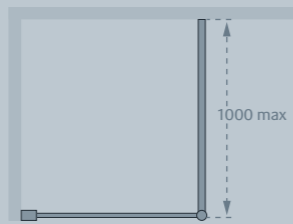

Classic Shower Screen

See page 36

The ultimate in shower chic with one striking glass panel edged by an elegantly turned profile. Pure style, pure bliss.

from **£544.80 Inc. VAT**

Standard Sizes (width x height)	Width Adjustment	Price Exc. VAT	Price Inc. VAT	Order Code Silver
700 x 1900 + 85	675 - 700	£454.00	£544.80	LKSS700S
800 x 1900 + 85	775 - 800	£492.00	£590.40	LKSS800S
900 x 1900 + 85	875 - 900	£512.00	£614.40	LKSS900S
1000 x 1900 + 85	975 - 1000	£543.00	£651.60	LKSS1000S
1200 x 1900 + 85	1175 - 1200	£612.00	£734.40	LKSS1200S

Optional Fixings:

Ceiling brace kit £90.00 Inc. VAT (LKSS-C150 Silver).

Extended bracing bar 1200mm in length £46.80 Inc. VAT (LKSS-C021 Silver).

Contact Lakes for advice.

All measurements are in mm

Ceiling Bracing Kit
LKSS-C150. Can only be
used at the final points.

Riviera

See page 37

Make a statement in a larger bathroom and let this free-standing design take centre stage. Perfect for walk-in, walk-out showering in style.

from **£416.40 Inc. VAT**

Shower Panel (A)

Standard Sizes (A x height)	Width – No Adjustment	Price Exc. VAT	Price Inc. VAT	Order Code
1100 x 2000	1078	£431.00	£517.20	LK811-110S
1200 x 2000	1178	£464.00	£556.80	LK811-120S
1400 x 2000	1378	£494.00	£592.80	LK811-140S

Bypass Panel (B) Two Required – one at each side

Standard Sizes (B x height)	Width – No Adjustment	Price Exc. VAT	Price Inc. VAT	Order Code
200 x 2000*	200	£155.00	£186.00	LK812-20S
320 x 2000	320	£166.00	£199.20	LK812-32S
400 x 2000	397	£176.00	£211.20	LK812-40S

Shower Panel only (C) Without bypass panels

Standard Sizes (B x height)	Width – No Adjustment	Price Exc. VAT	Price Inc. VAT	Order Code
950 x 2000	950	£347.00	£416.40	LK819-095S
1050 x 2000	1050	£365.00	£438.00	LK819-105S
1150 x 2000	1150	£386.00	£463.20	LK819-115S
1350 x 2000	1350	£426.00	£511.20	LK819-135S

20mm Extension Profile £27.60 Inc. VAT (LK8LEPS Silver) – see page 165.

*Should be used on tray depths of ≤750mm to ensure suitable opening is available.

All measurements are in mm