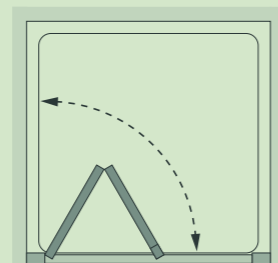

Bi-fold Door
framed
See page 69

Simple, elegant and practical, the inward opening of a bi-fold door is the perfect space saving solution.

from £447.60 Inc. VAT

Standard Sizes (width x height)	Width Adjustment	Door Opening	Price Exc. VAT	Price Inc. VAT	Order Code Silver	Order Code White
700 x 1850	660 - 720	480	£373.00	£447.60	LK1B070S	LK1B070W
750 x 1850	720 - 780	540	£389.00	£466.80	LK1B075S	LK1B075W
800 x 1850	760 - 820	580	£410.00	£492.00	LK1B080S	LK1B080W
900 x 1850	840 - 900	660	£438.00	£525.60	LK1B090S	LK1B090W
1000 x 1850	940 - 1000	760	£471.00	£565.20	LK1B1000S	LK1B1000W

30mm Extension Profile £31.20 Inc. VAT (LEPS Silver, LEPW White) – see page 165.

Note: Maximum adjustment range is reduced by 15mm when used in conjunction with the In-line Panel Pack pages 84 & 151.

Compatible with Classic Side Panel, Semi-framed (LWRPS Silver) – see pages 82 & 150.

Compatible with Classic Side Panel, Framed (LK1SPS Silver, LK1SPW White) – see pages 83 & 150.

All measurements are in mm