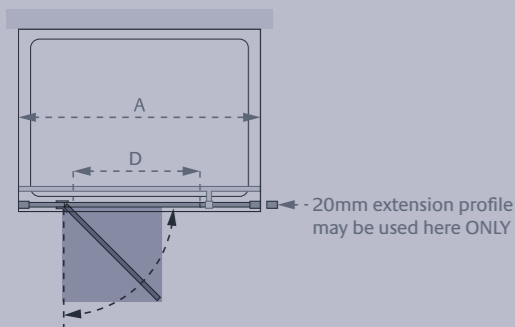

Cayman

See page 22

Step barefoot into the embrace of our Cayman hinged door with in-line panel, bringing minimalist design to any alcove space and making the most of PureVue^{HD} crystal clear glass.

from £1,267.20 Incl. VAT

Door, Hinge Panel & In-line Panel (A)

Standard Size (A x height)	Width Adjustment	Doorway Opening (D)	Price Exc. VAT	Price Inc. VAT	Order Codes
1200 x 2000	1160 - 1205	628*	£1,056.00	£1,267.20	1 x LK801-090S & 1 x LK802-030S
1400 x 2000	1360 - 1405	628*	£1,096.00	£1,315.20	1 x LK801-090S & 1 x LK802-050S
1600 x 2000	1560 - 1605	628*	£1,134.00	£1,360.80	1 x LK801-090S & 1 x LK802-070S

*Other 801 door sizes may be used to create alternative enclosure sizes – see Barbados on page 109.

20mm Extension Profile £27.60 Inc. VAT (LK8LEPS Silver) – see page 165.

Cayman can be adjusted for out-of-plumb walls by a maximum of 15mm (for each mounting wall) over the height of the product.

The hinge provides a further 15mm adjustment.

The required Bracing Bar for the In-line Panel is included.

All measurements are in mm