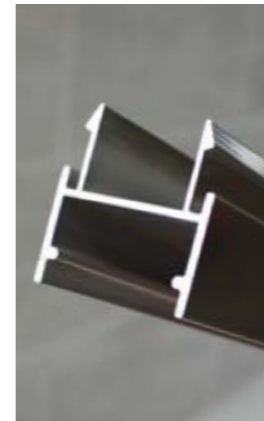

## Extension Profiles

Our high quality extension profiles can be used to bridge gaps in non-standard sized openings (detailed on relevant product pages).

LK8LEPS – Aluminium Extension Profile for the Coastline Frameless and Island Ranges