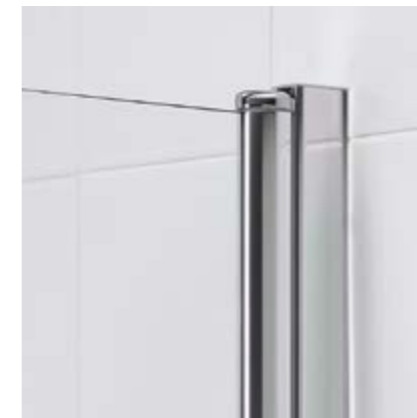

Adjustable Wall Profiles

PureVue^{HD} Glass Imagery

Imagery has been retouched to accurately portray the colour difference between 10mm PureVue^{HD} glass and standard float glass under daylight conditions.