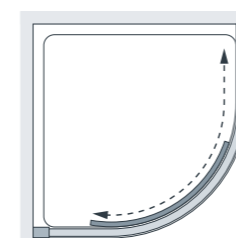

Standard Sizes (width x height)	Width Adjustment	Door Opening	Price Exc. VAT	Price Inc. VAT	Order Codes
800 x 2000	765 - 795	400	£976.00	£1,171.20	1 x 8HRSD080S & 1 x 8HRSDDG
900 x 2000	865 - 895	500	£1,014.00	£1,216.80	1 x 8HRSD090S & 1 x 8HRSDDG
1000 x 2000	965 - 995	500	£1,079.00	£1,294.80	1 x 8HRSD100S & 1 x 8HRSDDG

Specifications: Offset Quadrant

(You must order BOTH product codes for your chosen size)

Standard Sizes (w x d x h)	Width Adjustment	Door Opening	Price Exc. VAT	Price Inc. VAT	Order Codes
900 x 760 x 2000	865-895 & 725-755	500	£997.00	£1,196.40	1 x 8HRSD0976S & 1 x 8HRSDDG
900 x 800 x 2000	865-895 & 765-795	500	£1,007.00	£1,208.40	1 x 8HRSD098S & 1 x 8HRSDDG
1000 x 800 x 2000	965-995 & 765-795	500	£1,030.00	£1,236.00	1 x 8HRSD108S & 1 x 8HRSDDG
1200 x 800 x 2000	1165-1195 & 765-795	500	£1,093.00	£1,311.60	1 x 8HRSD128S & 1 x 8HRSDDG
1200 x 900 x 2000	1165-1195 & 865-895	500	£1,112.00	£1,334.40	1 x 8HRSD129S & 1 x 8HRSDDG

20mm Extension Profile £34.80 Inc. VAT (8HLEPS Silver) – see page 139.

All measurements are in mm

Single Door Quadrant

Offset Left-Hand Tray

Offset Right-Hand Tray