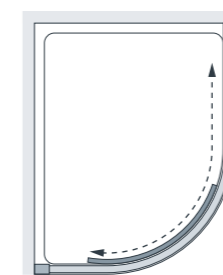

Standard Sizes (width x height)	Width Adjustment	Door Opening	Price Exc. VAT	Price Inc. VAT	Order Codes
800 x 2000	765 - 795	400	£976.00	£1,171.20	1 x 8HRSD080S & 1 x 8HRSDDG
900 x 2000	865 - 895	500	£1,014.00	£1,216.80	1 x 8HRSD090S & 1 x 8HRSDDG
1000 x 2000	965 - 995	500	£1,079.00	£1,294.80	1 x 8HRSD100S & 1 x 8HRSDDG

Specifications: Offset Quadrant

(You must order BOTH product codes for your chosen size)

Standard Sizes (w x d x h)	Width Adjustment	Door Opening	Price Exc. VAT	Price Inc. VAT	Order Codes
900 x 760 x 2000	865-895 & 725-755	500	£997.00	£1,196.40	1 x 8HRSD0976S & 1 x 8HRSDDG
900 x 800 x 2000	865-895 & 765-795	500	£1,007.00	£1,208.40	1 x 8HRSD098S & 1 x 8HRSDDG
1000 x 800 x 2000	965-995 & 765-795	500	£1,030.00	£1,236.00	1 x 8HRSD108S & 1 x 8HRSDDG
1200 x 800 x 2000	1165-1195 & 765-795	500	£1,093.00	£1,311.60	1 x 8HRSD128S & 1 x 8HRSDDG
1200 x 900 x 2000	1165-1195 & 865-895	500	£1,112.00	£1,334.40	1 x 8HRSD129S & 1 x 8HRSDDG

20mm Extension Profile £34.80 Inc. VAT (8HLEPS Silver) – see page 139.

All measurements are in mm

Single Door Quadrant

Offset Left-Hand Tray

Offset Right-Hand Tray