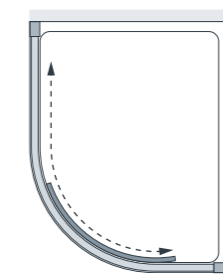

Standard Sizes (width x height)	Width Adjustment	Door Opening	Price Exc. VAT	Price Inc. VAT	Order Codes
800 x 2000	765 - 795	400	£976.00	£1,171.20	1 x 8HRSD080S & 1 x 8HRSDDG
900 x 2000	865 - 895	500	£1,014.00	£1,216.80	1 x 8HRSD090S & 1 x 8HRSDDG
1000 x 2000	965 - 995	500	£1,079.00	£1,294.80	1 x 8HRSD100S & 1 x 8HRSDDG

Specifications: Offset Quadrant

(You must order BOTH product codes for your chosen size)

Standard Sizes (w x d x h)	Width Adjustment	Door Opening	Price Exc. VAT	Price Inc. VAT	Order Codes
900 x 760 x 2000	865-895 & 725-755	500	£997.00	£1,196.40	1 x 8HRSD0976S & 1 x 8HRSDDG
900 x 800 x 2000	865-895 & 765-795	500	£1,007.00	£1,208.40	1 x 8HRSD098S & 1 x 8HRSDDG
1000 x 800 x 2000	965-995 & 765-795	500	£1,030.00	£1,236.00	1 x 8HRSD108S & 1 x 8HRSDDG
1200 x 800 x 2000	1165-1195 & 765-795	500	£1,093.00	£1,311.60	1 x 8HRSD128S & 1 x 8HRSDDG
1200 x 900 x 2000	1165-1195 & 865-895	500	£1,112.00	£1,334.40	1 x 8HRSD129S & 1 x 8HRSDDG

20mm Extension Profile £34.80 Inc. VAT (8HLEPS Silver) – see page 139.

All measurements are in mm

Single Door Quadrant

Offset Left-Hand Tray

Offset Right-Hand Tray