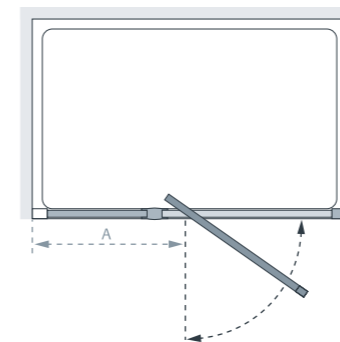

Pure Vue^{HD} Clearly Superior Glass
See page 4

Semi-framed Pivot Door with integrated In-line panel

A seamless finish for a wider showering space, with no profile between the door and the adjacent in-line panel.

from **£525.60 Inc. VAT**

Specifications

Standard Sizes (width x height)	Width Adjustment	In-Line Panel	Wall to door – at 90° open (A)	Door Opening	Price Exc. VAT	Price Inc. VAT	Order Code Silver
1000 x 1850	940 - 1000	149	315 - 345	555	£438.00	£525.60	LKVPI100S
1100 x 1850	1040 - 1100	249	415 - 445	555	£450.00	£540.00	LKVPI110S
1200 x 1850	1140 - 1200	349	515 - 545	555	£461.00	£553.20	LKVPI120S

30mm Extension Profile £30.00 Inc. VAT (LEPS Silver) – see page 139.
Alternative Bright Chrome Plate Finish Stainless Steel Loop Handle £26.40 Inc. VAT (SK-130) – see page 138.
Compatible with Classic Framed Side Panel (LK1SPS Silver) – see pages 112-113.
Compatible with Classic Semi-Framed Side Panel (LWRPS Silver) – see pages 114-115
All measurements are in mm