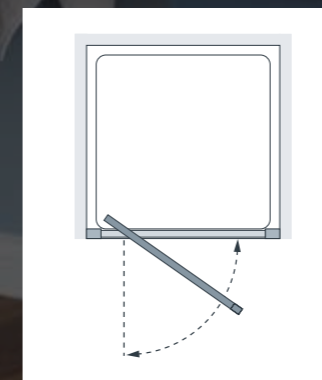

Semi-framed Pivot Door

Deceptively simple yet simply stunning. This semi-framed door creates a particularly slim profile to complement the simplicity of many modern suites. Our MIRROR™ finish provides a moveable full-length mirror, adding an extra dimension to the slim profile of the pivoting door.

from £406.80 Inc. VAT (excluding mirror glass)

Specifications - Clear glass

Standard Sizes (width x height)	Width Adjustment	Door Opening	Price Exc. VAT	Price Inc. VAT	Order Code Silver	Order Code White
700 x 1850	660 - 720	420	£339.00	£406.80	LKVP070S	LKVP070W
750 x 1850	720 - 780	480	£358.00	£429.60	LKVP075S	LKVP075W
800 x 1850	760 - 820	500	£375.00	£450.00	LKVP080S	LKVP080W
900 x 1850	840 - 900	550	£398.00	£477.60	LKVP090S	LKVP090W
1000 x 1850	940 - 1000	590	£421.00	£505.20	LKVP100S	LKVP100W

Specifications - Mirror glass

Standard Sizes (width x height)	Width Adjustment	Door Opening	Price Exc. VAT	Price Inc. VAT	Order Code Silver
700 x 1850	660 - 720	420	£415.00	£498.00	LKVP070M
750 x 1850	720 - 780	480	£439.00	£526.80	LKVP075M
800 x 1850	760 - 820	500	£460.00	£552.00	LKVP080M
900 x 1850	840 - 900	550	£488.00	£585.60	LKVP090M
1000 x 1850	940 - 1000	590	£516.00	£619.20	LKVP100M

30mm Extension Profile £30.00 Inc. VAT (LEPS Silver, LEPW White) – see page 139.
 Note: Maximum adjustment range is reduced by 15mm when used in conjunction with the In-Line Panel Pack p.117.
 Special height doors can be manufactured to order with an additional surcharge.
 Alternative Bright Chrome Plate Finish Stainless Steel Loop Handle £26.40 Inc. VAT (SK-130) – see page 138.
 Compatible with Classic Framed Side Panel (LK1SPS Silver, LK1SPW White) – see pages 112-113.
 Compatible with Classic Semi-Framed Side Panel (LW/RPS Silver) – see pages 114-115.
 All measurements are in mm