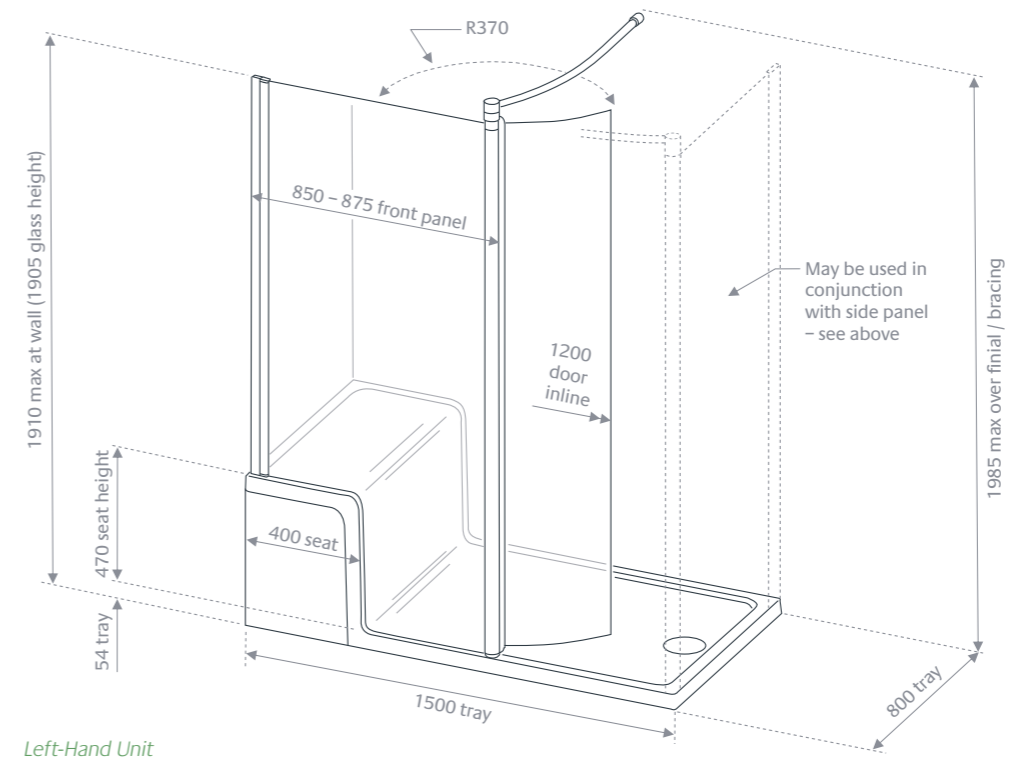

Seated Shower Tray & walk-in

A wonderfully elegant design solution when standing in the shower proves a challenge. Walk in, take a seat and enjoy showering in comfort.

from £1,974.00 Inc. VAT

Specifications

	Shaped Tray Panel Size (width x height)	Price Exc. VAT	Price Inc. VAT	Order Code
LH Walk-In (for Seat Tray)	850 - 1850	£697.00	£836.40	LWSST1200LS
RH Walk-In (for Seat Tray)	850 - 1850	£697.00	£836.40	LWSST1200RS

	Overall Size (width x height)	Price Exc. VAT	Price Inc. VAT	Order Code
Shower Seat Tray	1500 x 800	£948.00	£1,137.60	LKST8015

800mm Walk In side panel LWSP080S can be ordered separately for a corner installation – see pages 92-93.
All measurements are in mm

LKST8015 Seated Shower Tray with LWSST1200LS Left-Hand Walk-In
Wall panels courtesy of Fibo UK