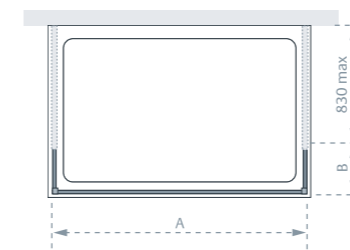

## Shower Panel (A)

Standard Sizes (A x height)	Width – No Adjustment	Price Exc. VAT	Price Inc. VAT	Order Code
1100 x 2000	1078	£421.00	£505.20	LK811-110S
1200 x 2000	1178	£453.00	£543.60	LK811-120S
1400 x 2000	1378	£482.00	£578.40	LK811-140S

## Bypass Panel (B) (2 Required – one at each side)

Standard Sizes (B x height)	Width – No Adjustment	Price Exc. VAT	Price Inc. VAT	Order Code
200 x 2000*	200	£151.00	£181.20	LK812-20S
320 x 2000	320	£162.00	£194.40	LK812-32S
400 x 2000	397	£172.00	£206.40	LK812-40S

## Shower Panel only (C) (Without bypass panels)

Standard Sizes (B x height)	Width – No Adjustment	Price Exc. VAT	Price Inc. VAT	Order Code
950 x 2000	950	£339.00	£406.80	LK819-095S
1050 x 2000	1050	£356.00	£427.20	LK819-105S
1150 x 2000	1150	£377.00	£452.40	LK819-115S
1350 x 2000	1350	£416.00	£499.20	LK819-135S

20mm Extension Profile £26.40 Inc. VAT (LK8LEPS Silver) – see page 139.  
\*Should be used on tray depths of ≤750mm to ensure suitable opening is available.  
All measurements are in mm

**Please Note:** To create your Riviera showering space you will need to select:  
– one product from the first table and two identical products from the second table; or  
– one product from the third table.