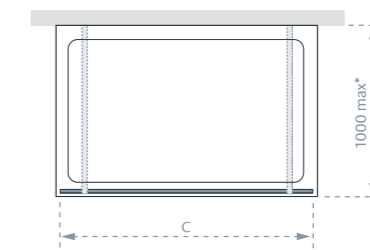

* 1200 bar available for purchase separately

Shower Panel only

8mm Glass

Coastline