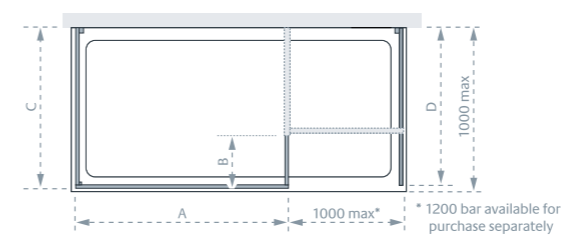

Side Panel (D)

Standard Sizes (D x height)	Width Adjustment	Price Exc. VAT	Price Inc. VAT	Order Code
700 x 2000	655 - 690	£300.00	£360.00	LK810-070S
750 x 2000	705 - 740	£305.00	£366.00	LK810-075S
800 x 2000	755 - 790	£312.00	£374.40	LK810-080S
900 x 2000	855 - 890	£332.00	£398.40	LK810-090S
1000 x 2000	955 - 990	£393.00	£471.60	LK810-100S

20mm Extension Profile £26.40 Inc. VAT (LK8LEPS Silver) – see page 139.
*Should be used on tray depths of ≤750mm to ensure suitable opening is available.
All measurements are in mm

Shower Panel, End Panel, Side Panel & Bypass Panel