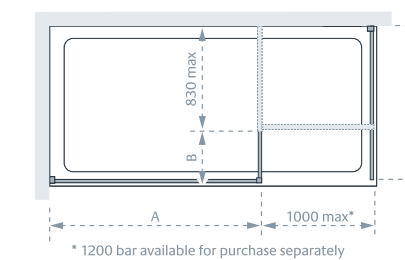

Shower Panel, Side Panel & Bypass Panel