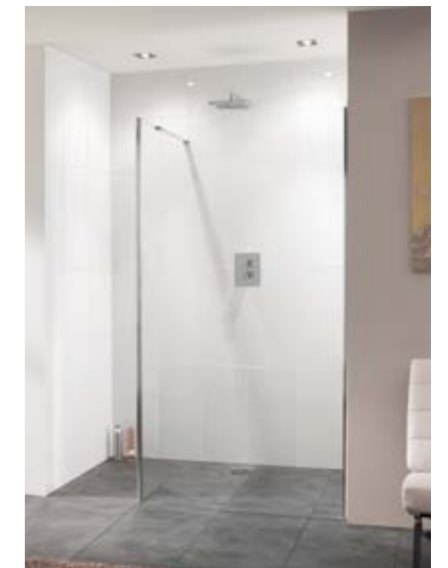

Wetroom configuration

Please Note: To create your Nice showering space you will need to select:

- Shower Panel (A) Clear glass or Mirror glass; and
- One product from Bypass Panel (B)