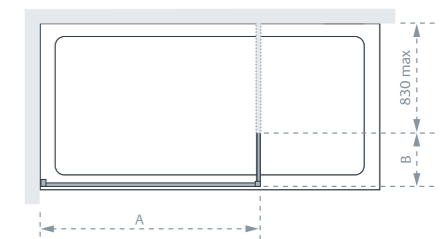

Shower Panel & Bypass Panel