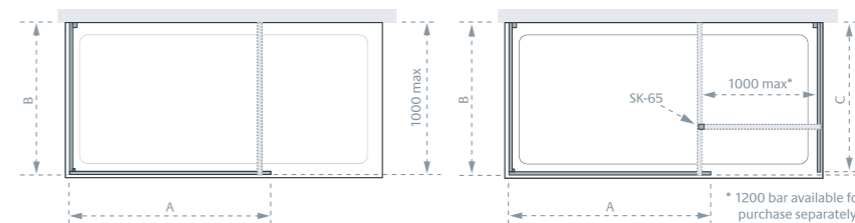

## Shower Panel (A)

Standard Sizes (A x height)	Width No Adjustment	Price Exc. VAT	Price Inc. VAT	Order Code
750 x 2000	755	£293.00	£351.60	LK815-075S
850 x 2000	855	£312.00	£374.40	LK815-085S
950 x 2000	955	£330.00	£396.00	LK815-095S
1100 x 2000	1063	£347.00	£416.40	LK815-110S
1200 x 2000	1163	£378.00	£453.60	LK815-120S
1400 x 2000	1363	£403.00	£483.60	LK815-140S

## End Panel (B)

Standard Sizes (B x height)	Width Adjustment	Price Exc. VAT	Price Inc. VAT	Order Code
700 x 2000	670 - 705	£305.00	£366.00	LK818-070S
750 x 2000	720 - 755	£316.00	£379.20	LK818-075S
800 x 2000	770 - 805	£326.00	£391.20	LK818-080S
900 x 2000	870 - 905	£347.00	£416.40	LK818-090S
1000 x 2000	970 - 1005	£369.00	£442.80	LK818-100S

## Optional Side Panel (C)

Standard Sizes (C x height)	Width Adjustment	Price Exc. VAT	Price Inc. VAT	Order Code
700 x 2000	655 - 690	£300.00	£360.00	LK810-070S
750 x 2000	705 - 740	£305.00	£366.00	LK810-075S
800 x 2000	755 - 790	£312.00	£374.40	LK810-080S
900 x 2000	855 - 890	£332.00	£398.40	LK810-090S
1000 x 2000	955 - 990	£393.00	£471.60	LK810-100S

All measurements are in mm

Shower Panel & End Panel

Shower Panel, End Panel & Side Panel

8mm Glass

Coastline

**Please Note:** To create your Marseilles showering space you will need to select one product from each of the first two tables.