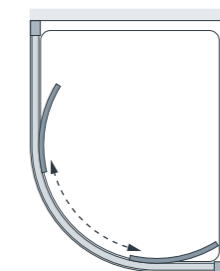

from **£780.00 Inc. VAT**

Specifications (Quadrant)

| Standard Sizes (width x height) | Width Adjustment | Door Opening | Price Exc. VAT | Price Inc. VAT | Order Code Silver |
|---------------------------------|------------------|--------------|----------------|----------------|-------------------|
| 800 x 1850 | 765 - 795 | 370 | £650.00 | £780.00 | LKV3R080S |
| 900 x 1850 | 865 - 895 | 530 | £667.00 | £800.40 | LKV3R090S |
| 1000 x 1850 | 965 - 995 | 530 | £683.00 | £819.60 | LKV3R100S |

Specifications (Offset Quadrant)

| Standard Sizes (width x height) | Width Adjustment | Door Opening | Price Exc. VAT | Price Inc. VAT | Order Code Left-Hand | Order Code Right-Hand |
|---------------------------------|---------------------|--------------|----------------|----------------|----------------------|-----------------------|
| 900 x 800 x 1850 | 865-895 x 765-795 | 450 | £667.00 | £800.40 | LKV3R98LS | LKV3R98RS |
| 1000 x 800 x 1850 | 965-995 x 765-795 | 450 | £714.00 | £856.80 | LKV3R108LS | LKV3R108RS |
| 1200 x 800 x 1850 | 1165-1195 x 765-795 | 450 | £749.00 | £898.80 | LKV3R128LS | LKV3R128RS |
| 1200 x 900 x 1850 | 1165-1195 x 865-895 | 530 | £764.00 | £916.80 | LKV3R129LS | LKV3R129RS |

Please note: fixed panels are 6mm glass, door panels are 8mm glass.
30mm Extension Profile £30.00 Inc. VAT (LEPS Silver) – see page 139.
Alternative Bright Chrome Plate Finish Stainless Steel Loop Handle £26.40 Inc. VAT (SK-130) – see page 138.
Compatible with Classic Framed Side Panel (LK1SPS Silver) – see pages 112-113.
Compatible with Classic Semi-Framed Side Panel (LWRPS Silver) – see pages 114-115.
All measurements are in mm

Double Door Quadrant

Offset Left-Hand Tray

Offset Right-Hand Tray

Alternative Chrome Plate Stainless Steel Loop Handle £26.40 Inc. VAT