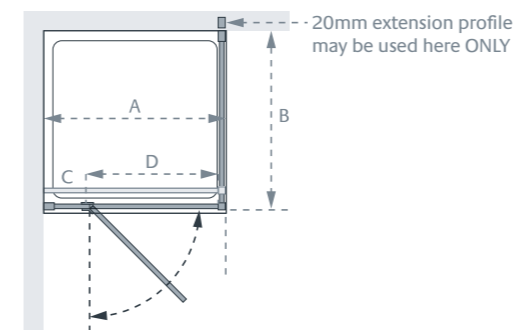

Door & Hinge Panel (A)

Standard Sizes (A x height)	Width Adjustment	Doorway Opening (D)	Price Exc. VAT	Price Inc. VAT	Order Code
750 x 2000	720 - 750	488	£675.00	£810.00	LK801-075S
800 x 2000	760 - 790	528	£682.00	£818.40	LK801-080S
900 x 2000	860 - 890	628	£701.00	£841.20	LK801-090S
1000 x 2000	960 - 990	728	£720.00	£864.00	LK801-100S

Side Panel (B)

Standard Sizes (B x height)	Width Adjustment	Price Exc. VAT	Price Inc. VAT	Order Code
700 x 2000	670 - 685	£279.00	£334.80	LK805-070S
750 x 2000	730 - 745	£290.00	£348.00	LK805-075S
800 x 2000	770 - 785	£298.00	£357.60	LK805-080S
900 x 2000	870 - 885	£316.00	£379.20	LK805-090S
1000 x 2000	970 - 985	£336.00	£403.20	LK805-100S

You *must* also order the following Bracing Bar to secure the Side Panel

Bracing Bar (C)

	Price Exc. VAT	Price Inc. VAT	Order Code
Bracing Bar	£87.00	£104.40	W8-052

20mm Extension Profile £26.40 Inc. VAT (LK8LEPS Silver) – see page 139.
Grenada can be adjusted for out-of-plumb walls by a maximum of 15mm (for each mounting wall) over the height of the product. The hinge provides a further 15mm adjustment.

All measurements are in mm

Please Note: To create your Grenada showering space you will need to select one product from each table.