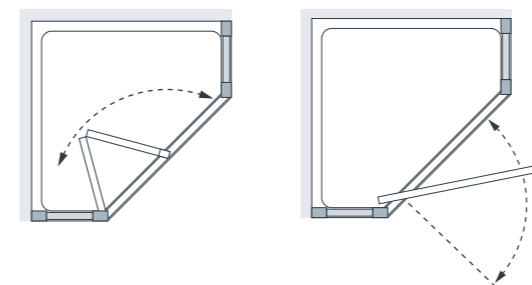

from £723.60 Inc. VAT

Specifications

	Standard Sizes (width x height)	Width Adjustment	Door Opening	Price Exc. VAT	Price Inc. VAT	Order Code Silver	Order Code White
Pentagon Side Panels	350 x 1850	340 - 400	n/a	£300.00	£360.00	LPE34-40S	LPE34-40W
Framed Bi-Fold Door	700 x 1850	660 - 720	480	£364.00	£436.80	LK1B070S	LK1B070W
Framed Pivot Door	700 x 1850	660 - 720	450	£303.00	£363.60	LK1P070S	LK1P070W

	Standard Size	Tray Type	Price Exc. VAT	Price Inc. VAT	Order Code	Product Code
Pentagon Tray complete with 90mm waste	900 x 900	Low-Profile ABS Resin	£165.00	£198.00	n/a	TP99-ENG

All measurements are in mm