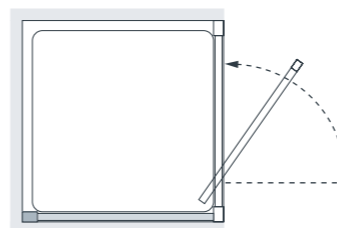

These side panels are available exclusively for use with the Coastline Collection Semi-Framed doors. The panel is compatible with these models:

Code	Page	Code	Page	Code	Page
8HB	52-53	8HP	54-55	8HS	56-57