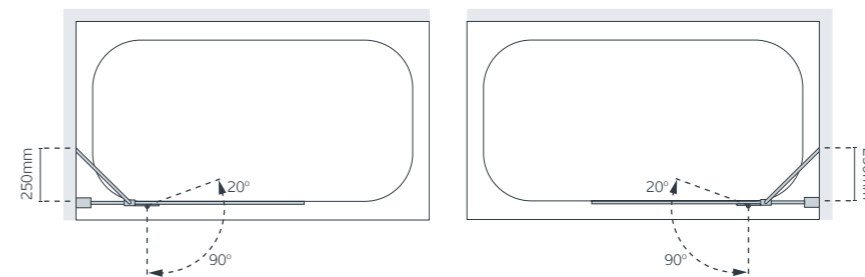

### Specifications

Overall Size (width x height)	Fixed Panel (width adjustment)	Hinged Panel	Price Exc. VAT	Price Inc. VAT	Order Code Left-Hand	Order Code Right-Hand
900 - 915 x 1500	292 - 307	608	£405.00	£486.00	SS100LS	SS100RS
1000 - 1015 x 1500	492 - 507	508	£422.00	£506.40	SS105LS	SS105RS

All measurements are in mm

Left-hand opening

Right-hand opening