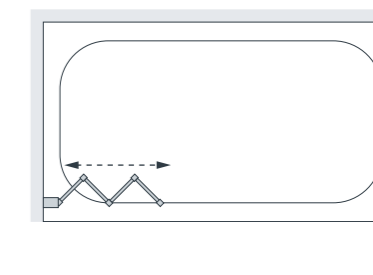

SS70W White Single Panel Framed Bath Screen

SS75S Silver Double Panel Framed Bath Screen

SS80S Silver Triple Panel Framed Bath Screen

Specifications

Standard Sizes (width x height)	Width Adjustment	Price Exc. VAT	Price Inc. VAT	Order Code Silver	Order Code White
760 x 1400	760 - 785	£320.00	£384.00	SS70S	SS70W
950 (525 + 425) x 1400	950 - 975	£345.00	£414.00	SS75S	SS75W
1390 (525 + 438 + 427) x 1400	1390 - 1415	£371.00	£445.20	SS80S	SS80W
730 (250 + 166 + 166 + 148) x 1400	730 - 755	£383.00	£459.60	SS85S	SS85W

All measurements are in mm

Single/Double Panel

Triple Panel

Four Panel