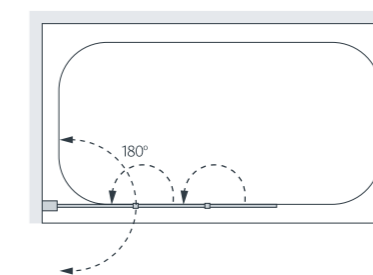

SS70W White Single Panel Framed Bath Screen

SS75S Silver Double Panel Framed Bath Screen

SS80S Silver Triple Panel Framed Bath Screen

Specifications

Standard Sizes (width x height)	Width Adjustment	Price Exc. VAT	Price Inc. VAT	Order Code Silver	Order Code White
760 x 1400	760 - 785	£320.00	£384.00	SS70S	SS70W
950 (525 + 425) x 1400	950 - 975	£345.00	£414.00	SS75S	SS75W
1390 (525 + 438 + 427) x 1400	1390 - 1415	£371.00	£445.20	SS80S	SS80W
730 (250 + 166 + 166 + 148) x 1400	730 - 755	£383.00	£459.60	SS85S	SS85W

All measurements are in mm

Single/Double Panel

Triple Panel

Four Panel