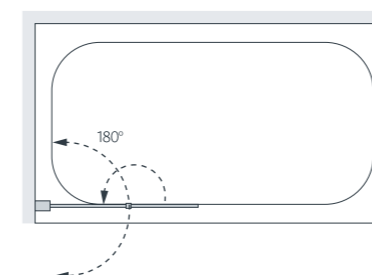

SS70W White Single Panel Framed Bath Screen

SS75S Silver Double Panel Framed Bath Screen

SS80S Silver Triple Panel Framed Bath Screen

Specifications

Standard Sizes (width x height)	Width Adjustment	Price Exc. VAT	Price Inc. VAT	Order Code Silver	Order Code White
760 x 1400	760 - 785	£320.00	£384.00	SS70S	SS70W
950 (525 + 425) x 1400	950 - 975	£345.00	£414.00	SS75S	SS75W
1390 (525 + 438 + 427) x 1400	1390 - 1415	£371.00	£445.20	SS80S	SS80W
730 (250 + 166 + 166 + 148) x 1400	730 - 755	£383.00	£459.60	SS85S	SS85W

All measurements are in mm

Single/Double Panel

Triple Panel

Four Panel