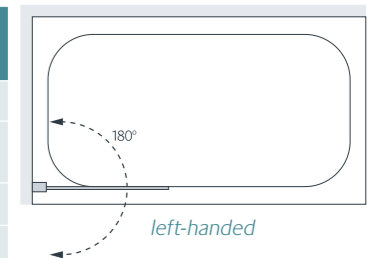

### Specifications - Clear glass

Standard Sizes (width x height)	Width Adjustment	Price Exc. VAT	Price Inc. VAT	Order Code Silver	Order Code White
800 x 1400	800 - 825	£218.00	£261.60	SS10S	SS10W
800 x 1400	800 - 825	£243.00	£291.60	SS11S (with towel rail)	n/a
975 (315 + 660) x 1400	975 - 1000	£364.00	£436.80	SS20S	n/a
975 (315 + 660) x 1400	975 - 1000	£386.00	£463.20	SS22S (with towel rail)	n/a

### 8mm Glass Variant

800 x 1400	800 - 825	£249.00	£298.80	BS810S
------------	-----------	---------	---------	--------

### Specifications - Mirror glass

800 x 1400	800 - 825	£266.00	£319.20	SS10ML (left-handed)
				SS10MR (right-handed)

### 8mm Mirror Variant

800 x 1400	800 - 825	£304.00	£364.80	BS810ML (left-handed)
				BS810MR (right-handed)

All measurements are in mm