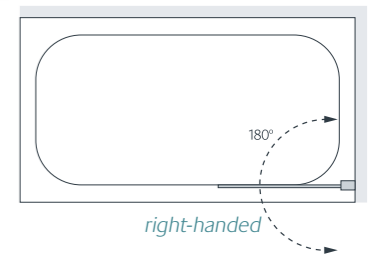

### Specifications - Clear glass

Standard Sizes (width x height)	Width Adjustment	Price Exc. VAT	Price Inc. VAT	Order Code Silver	Order Code White
800 x 1400	800 - 825	£218.00	£261.60	SS10S	SS10W
800 x 1400	800 - 825	£243.00	£291.60	SS11S (with towel rail)	n/a
975 (315 + 660) x 1400	975 - 1000	£364.00	£436.80	SS20S	n/a
975 (315 + 660) x 1400	975 - 1000	£386.00	£463.20	SS22S (with towel rail)	n/a

### 8mm Glass Variant

800 x 1400	800 - 825	£249.00	£298.80	BS810S
------------	-----------	---------	---------	--------

### Specifications - Mirror glass

800 x 1400	800 - 825	£266.00	£319.20	SS10ML (left-handed)
				SS10MR (right-handed)

### 8mm Mirror Variant

800 x 1400	800 - 825	£304.00	£364.80	BS810ML (left-handed)
				BS810MR (right-handed)

All measurements are in mm