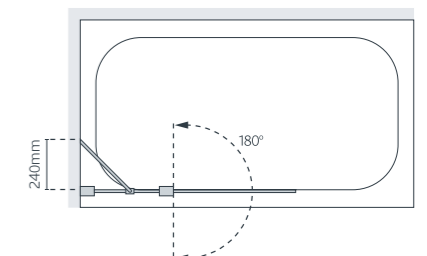

### Specifications - Clear glass

Standard Sizes (width x height)	Width Adjustment	Price Exc. VAT	Price Inc. VAT	Order Code Silver	Order Code White
800 x 1400	800 - 825	£218.00	£261.60	SS10S	SS10W
800 x 1400	800 - 825	£243.00	£291.60	SS11S (with towel rail)	n/a
975 (315 + 660) x 1400	975 - 1000	£364.00	£436.80	SS20S	n/a
975 (315 + 660) x 1400	975 - 1000	£386.00	£463.20	SS22S (with towel rail)	n/a

### 8mm Glass Variant

800 x 1400	800 - 825	£249.00	£298.80	BS810S
------------	-----------	---------	---------	--------

### Specifications - Mirror glass

800 x 1400	800 - 825	£266.00	£319.20	SS10ML (left-handed)
				SS10MR (right-handed)

### 8mm Mirror Variant

800 x 1400	800 - 825	£304.00	£364.80	BS810ML (left-handed)
				BS810MR (right-handed)

All measurements are in mm