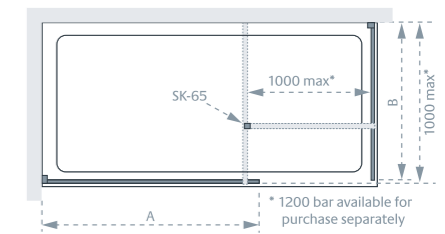

## Shower Panel (A) & Optional Side Panel (B) - Clear glass

Standard Sizes (A / B x height)	Width Adjustment	Price Exc. VAT	Price Inc. VAT	Order Code
200 x 2000*	200 - 215	£191.00	£229.20	LK810-020S
320 x 2000*	320 - 335	£212.00	£254.40	LK810-032S
400 x 2000*	395 - 410	£227.00	£272.40	LK810-040S
500 x 2000*	495 - 510	£246.00	£295.20	LK810-050S
600 x 2000*	595 - 610	£264.00	£316.80	LK810-060S
700 x 2000	655 - 690	£300.00	£360.00	LK810-070S
750 x 2000	705 - 740	£305.00	£366.00	LK810-075S
800 x 2000	755 - 790	£312.00	£374.40	LK810-080S
900 x 2000	855 - 890	£332.00	£398.40	LK810-090S
1000 x 2000	955 - 990	£393.00	£471.60	LK810-100S
1100 x 2000	1065 - 1100	£413.00	£495.60	LK810-110S
1200 x 2000	1165 - 1200	£433.00	£519.60	LK810-120S
1400 x 2000	1365 - 1400	£461.00	£553.20	LK810-140S

## Shower Panel (A) & Optional Side Panel (B) - Mirror glass

Standard Sizes (A / B x height)	Width Adjustment	Price Exc. VAT	Price Inc. VAT	Order Code
800 x 2000	755 - 790	£412.00	£494.40	LK810-080M
900 x 2000	855 - 890	£437.00	£524.40	LK810-090M
1000 x 2000	955 - 990	£519.00	£622.80	LK810-100M
1100 x 2000	1065 - 1100	£545.00	£654.00	LK810-110M
1200 x 2000	1165 - 1200	£573.00	£687.60	LK810-120M
1400 x 2000	1365 - 1400	£609.00	£730.80	LK810-140M

All measurements are in mm

8 & 10mm Glass

Coastline

Shower Panel

Shower Panel & Side Panel

Ceiling Bracing Kit W10-040