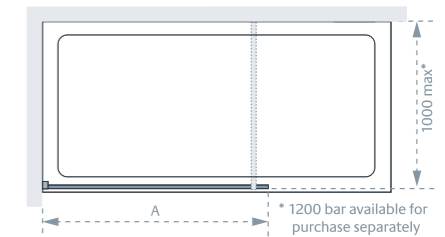

## Shower Panel (A) & Optional Side Panel (B) - Clear glass

Standard Sizes (A / B x height)	Width Adjustment	Price Exc. VAT	Price Inc. VAT	Order Code
200 x 2000*	200 - 215	£191.00	£229.20	LK810-020S
320 x 2000*	320 - 335	£212.00	£254.40	LK810-032S
400 x 2000*	395 - 410	£227.00	£272.40	LK810-040S
500 x 2000*	495 - 510	£246.00	£295.20	LK810-050S
600 x 2000*	595 - 610	£264.00	£316.80	LK810-060S
700 x 2000	655 - 690	£300.00	£360.00	LK810-070S
750 x 2000	705 - 740	£305.00	£366.00	LK810-075S
800 x 2000	755 - 790	£312.00	£374.40	LK810-080S
900 x 2000	855 - 890	£332.00	£398.40	LK810-090S
1000 x 2000	955 - 990	£393.00	£471.60	LK810-100S
1100 x 2000	1065 - 1100	£413.00	£495.60	LK810-110S
1200 x 2000	1165 - 1200	£433.00	£519.60	LK810-120S
1400 x 2000	1365 - 1400	£461.00	£553.20	LK810-140S

## Shower Panel (A) & Optional Side Panel (B) - Mirror glass

Standard Sizes (A / B x height)	Width Adjustment	Price Exc. VAT	Price Inc. VAT	Order Code
800 x 2000	755 - 790	£412.00	£494.40	LK810-080M
900 x 2000	855 - 890	£437.00	£524.40	LK810-090M
1000 x 2000	955 - 990	£519.00	£622.80	LK810-100M
1100 x 2000	1065 - 1100	£545.00	£654.00	LK810-110M
1200 x 2000	1165 - 1200	£573.00	£687.60	LK810-120M
1400 x 2000	1365 - 1400	£609.00	£730.80	LK810-140M

All measurements are in mm

8 & 10mm Glass

Coastline

Shower Panel

Shower Panel & Side Panel

Ceiling Bracing Kit W10-040