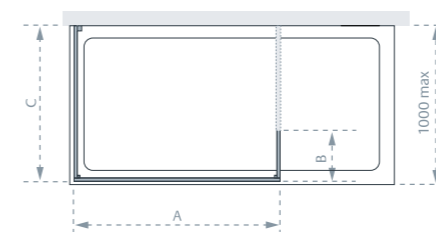

from **£922.80 Inc. VAT**

Shower Panel (A)

Standard Sizes (A x height)	Width – No Adjustment	Price Exc. VAT	Price Inc. VAT	Order Code
700 x 2000	720	£313.00	£375.60	LK814-070S
750 x 2000	770	£339.00	£406.80	LK814-075S
850 x 2000	870	£360.00	£432.00	LK814-085S
950 x 2000	970	£379.00	£454.80	LK814-095S
1050 x 2000	1078	£397.00	£476.40	LK814-105S
1150 x 2000	1178	£418.00	£501.60	LK814-115S
1350 x 2000	1378	£448.00	£537.60	LK814-135S

Bypass Panel (B)

Standard Sizes (B x height)	Width – No Adjustment	Price Exc. VAT	Price Inc. VAT	Order Code
200 x 2000*	200	£151.00	£181.20	LK812-20S
320 x 2000	320	£162.00	£194.40	LK812-32S
400 x 2000	397	£172.00	£206.40	LK812-40S

End Panel (C)

Standard Sizes (C x height)	Width Adjustment	Price Exc. VAT	Price Inc. VAT	Order Code
700 x 2000	670 - 705	£305.00	£366.00	LK818-070S
750 x 2000	720 - 755	£316.00	£379.20	LK818-075S
800 x 2000	770 - 805	£326.00	£391.20	LK818-080S
900 x 2000	870 - 905	£347.00	£416.40	LK818-090S
1000 x 2000	970 - 1005	£369.00	£442.80	LK818-100S

20mm Extension Profile £26.40 Inc. VAT (LK8LEPS Silver) – see page 139.
*Should be used on tray depths of ≤750mm to ensure suitable opening is available.
All measurements are in mm

Shower Panel, End Panel & Bypass Panel