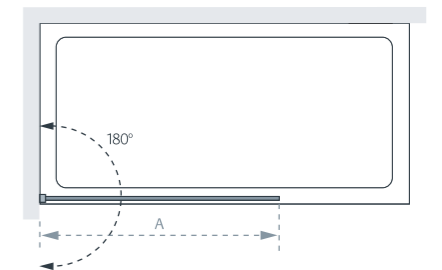

Pure Vue^{HD} Clearly Superior Glass
See page 4

Alassio

Simplicity and practicality combine in our singularly understated hinged shower panel. Swing open for easier access and cleaning, swing back into position for an invigorating shower.

from £402.00 Inc. VAT

Hinged Shower Panel (A)

Standard Sizes (A x height)	Width Adjustment	Price Exc. VAT	Price Inc. VAT	Order Code
700 x 1900	675 - 700	£335.00	£402.00	LK850-070S
800 x 1900	775 - 800	£358.00	£429.60	LK850-080S
900 x 1900	875 - 900	£385.00	£462.00	LK850-090S
1000 x 1900	975 - 1000	£411.00	£493.20	LK850-100S

All measurements are in mm

Hinged Shower Panel

8mm Glass

Coastline