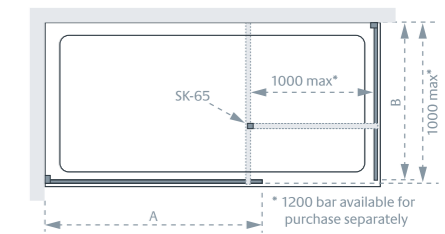

Shower Panel (A) & Optional Side Panel (B) - Mirror glass

Standard Sizes (A / B x height)	Width Adjustment	Price Exc. VAT	Price Inc. VAT	Order Code
800 x 2000	755 - 790	£412.00	£494.40	LK810-080M
900 x 2000	855 - 890	£437.00	£524.40	LK810-090M
1000 x 2000	955 - 990	£519.00	£622.80	LK810-100M
1100 x 2000	1065 - 1100	£545.00	£654.00	LK810-110M
1200 x 2000	1165 - 1200	£573.00	£687.60	LK810-120M
1400 x 2000	1365 - 1400	£609.00	£730.80	LK810-140M

All measurements are in mm

8 & 10mm Glass

Coastline

Shower Panel

Shower Panel & Side Panel

Ceiling Bracing Kit W10-040

PureVue^{HD} Clearly Superior Glass
See page 4

Levanzo

The flexibility of the hinged bypass panel combines easy access with effective shielding of shower spray.

from £606.00 Inc. VAT

Shower Panel (A)

Standard Sizes (A x height)	Width Adjustment	Price Exc. VAT	Price Inc. VAT	Order Code
700 x 2000	670 - 705	£300.00	£360.00	LK810-070S
750 x 2000	720 - 755	£305.00	£366.00	LK810-075S
800 x 2000	770 - 805	£312.00	£374.40	LK810-080S
900 x 2000	870 - 905	£332.00	£398.40	LK810-090S
1000 x 2000	970 - 1005	£393.00	£471.60	LK810-100S
1100 x 2000	1080 - 1115	£413.00	£495.60	LK810-110S
1200 x 2000	1180 - 1215	£433.00	£519.60	LK810-120S
1400 x 2000	1380 - 1415	£461.00	£553.20	LK810-140S