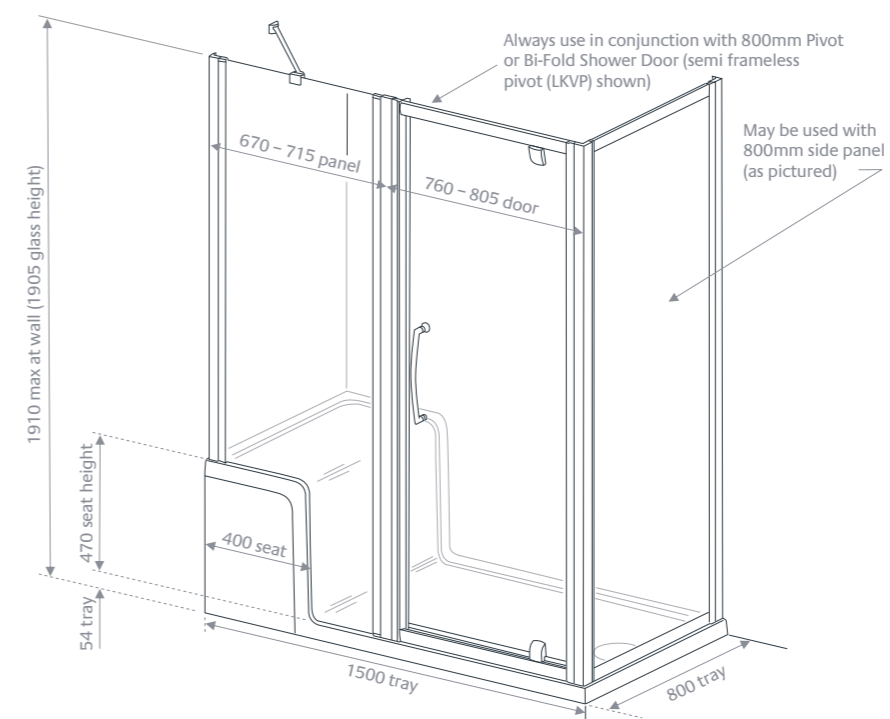

Specifications

	Overall Size (width x height)	Width Adjustment		Price Exc. VAT	Price Inc. VAT	Order Code
In-line Panel (for Seat Tray)	700 x 1850	670 - 715		£322.00	£386.40	LKIST700S
Door Options	Overall Size (width x height)	Width Adjustment	Door Opening	Price Exc. VAT	Price Inc. VAT	Order Code
Framed Pivot	800 x 1850	760 - 805	490	£335.00	£402.00	LK1P080S
Framed Bi-Fold	800 x 1850	760 - 805	580	£400.00	£480.00	LK1B080S
Semi-Framed Pivot	800 x 1850	760 - 805	500	£375.00	£450.00	LKVP080S
Semi-Framed Bi-Fold	800 x 1850	760 - 805	525	£449.00	£538.80	LKVB080S
	Overall Size			Price Exc. VAT	Price Inc. VAT	Order Code
Shower Seat Tray	1500 x 800			£948.00	£1,137.60	LKST8015

800mm Framed or Semi-Framed Side Panel can be ordered separately for a corner installation (as pictured) – see pages 112-115.
All measurements are in mm