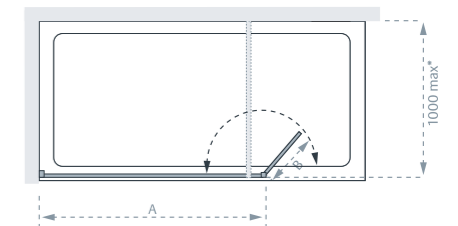

Shower Panel & Bypass Panel