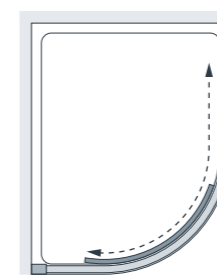

Offset Left-Hand Tray