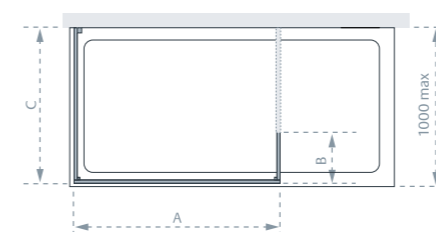

Shower Panel, End Panel & Bypass Panel