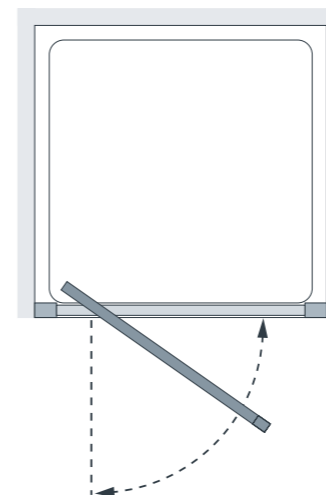

Specifications

Standard Sizes (width x height)	Width Adjustment	Door Opening	Price Exc. VAT	Price Inc. VAT	Order Code
700 x 2000	660 - 720	423	£460.00	£552.00	8HP070S
750 x 2000	720 - 780	483	£477.00	£572.40	8HP075S
800 x 2000	760 - 820	513	£485.00	£582.00	8HP080S
900 x 2000	840 - 900	553	£508.00	£609.60	8HP090S
1000 x 2000	940 - 1000	603	£534.00	£640.80	8HP100S

20mm Extension Profile £34.80 Inc. VAT (8HLEPS Silver) – see page 139.
Compatible with Coastline Side Panel – see page 61.
All measurements are in mm