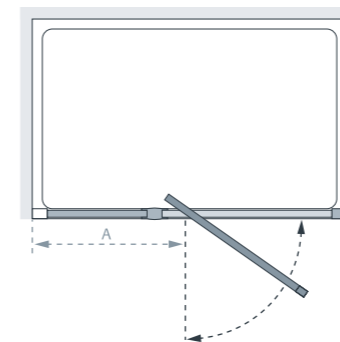

Alternative Chrome Plate Stainless Steel Loop Handle £26.40 Inc. VAT