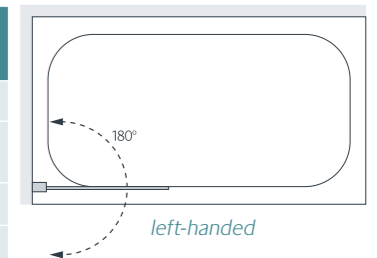

8mm Mirror Variant

800 x 1400	800 - 825	£304.00	£364.80	BS810ML (left-handed)
				BS810MR (right-handed)

All measurements are in mm