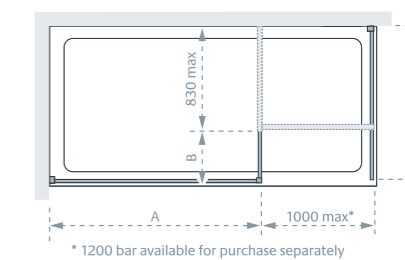

Shower Panel, Side Panel & Bypass Panel