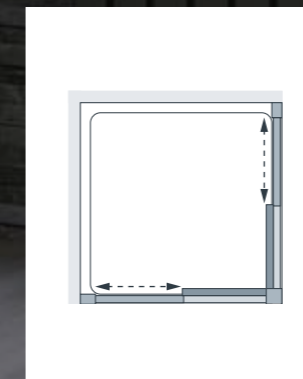

Alternative Chrome Plate Stainless Steel Loop Handle £26.40 Inc. VAT

6mm Glass

Classic