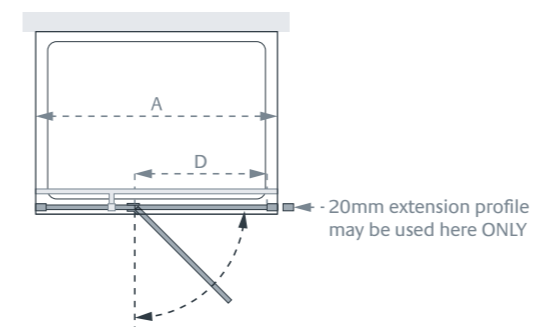

Door & Hinge Panel (A)

Standard Size (A x height)	Width Adjustment	Doorway Opening (D)	Price Exc. VAT	Price Inc. VAT	Order Codes
1200 x 2000	1160 - 1205	628*	£958.00	£1,149.60	1 x LK804-070S & 1 x LK803-050S
1400 x 2000	1360 - 1405	628*	£993.00	£1,191.60	1 x LK804-070S & 1 x LK803-070S
1600 x 2000	1560 - 1605	628*	£1,030.00	£1,236.00	1 x LK804-070S & 1 x LK803-090S

*Other Door sizes may be used to create alternative enclosure sizes – please call Lakes for advice.

20mm Extension Profile £26.40 Inc. VAT (LK8LEPS Silver) – see page 139.

Martinique can be adjusted for out-of-plumb walls by a maximum of 15mm (for each mounting wall) over the height of the product. The hinge provides a further 15mm adjustment.

The required Bracing Bar for the Hinge Panel is included.

All measurements are in mm