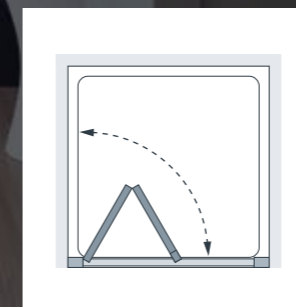

Semi-framed Bi-fold Door

Where space is at a premium this simple design provides a stylish solution, complete with an attractive handle detail.

from £489.60 Inc. VAT

Specifications

Standard Sizes (width x height)	Width Adjustment	Door Opening	Price Exc. VAT	Price Inc. VAT	Order Code Silver	Order Code White
700 x 1850	660 - 720	425	£408.00	£489.60	LKVB070S	LKVB070W
750 x 1850	720 - 780	485	£425.00	£510.00	LKVB075S	LKVB075W
800 x 1850	760 - 820	525	£449.00	£538.80	LKVB080S	LKVB080W
900 x 1850	840 - 900	605	£478.00	£573.60	LKVB090S	LKVB090W
1000 x 1850	940 - 1000	705	£514.00	£616.80	LKVB1000S	LKVB1000W

30mm Extension Profile £30.00 Inc. VAT (LEPS Silver, LEPW White) – see page 139.

Note: Maximum adjustment range is reduced by 15mm when used in conjunction with the In-Line Panel Pack p.117.

Special height doors can be manufactured to order with an additional surcharge.

Compatible with Classic Framed Side Panel (LK1SPS Silver, LK1SPW White) – see pages 112-113.

Compatible with Classic Semi-Framed Side Panel (LWRPS Silver) – see pages 114-115.

All measurements are in mm