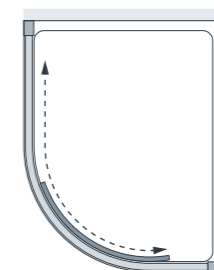

Offset Right-Hand Tray