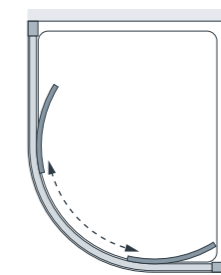

All measurements are in mm

Easy-fit Quadrant

Offset Left-Hand Tray

Offset Right-Hand Tray

Alternative Chrome Plate Stainless Steel Loop Handle £26.40 Inc. VAT

Semi-framed Bi-fold Door

Where space is at a premium this simple design provides a stylish solution, complete with an attractive handle detail.