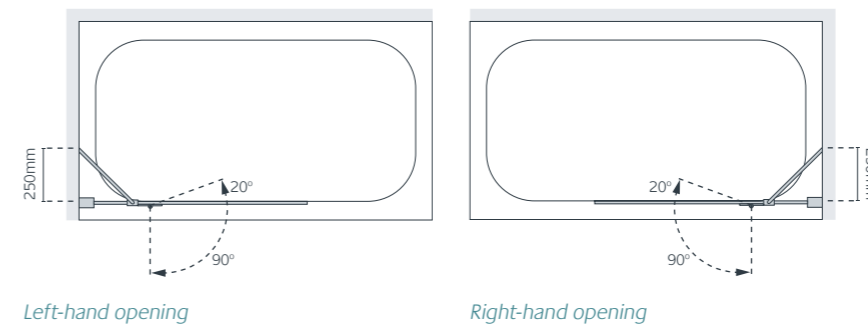

Specifications

Overall Size (width x height)	Fixed Panel (width adjustment)	Hinged Panel	Price Exc. VAT	Price Inc. VAT	Order Code Left-Hand	Order Code Right-Hand
900 - 915 x 1500	292 - 307	608	£405.00	£486.00	SS100LS	SS100RS
1000 - 1015 x 1500	492 - 507	508	£422.00	£506.40	SS105LS	SS105RS

All measurements are in mm