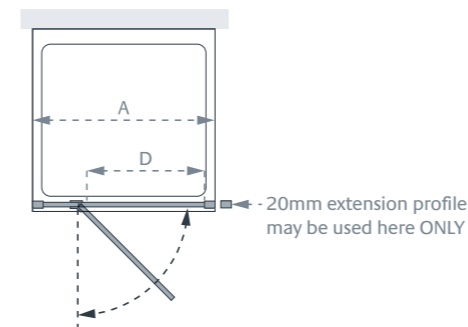

Door & Hinge Panel (A)

Standard Sizes (A x height)	Width Adjustment	Doorway Opening (D)	Price Exc. VAT	Price Inc. VAT	Order Code
750 x 2000	720 - 765	488	£675.00	£810.00	LK801-075S
800 x 2000	760 - 805	528	£682.00	£818.40	LK801-080S
900 x 2000	860 - 905	628	£701.00	£841.20	LK801-090S
1000 x 2000	960 - 1005	728	£720.00	£864.00	LK801-100S

20mm Extension Profile £26.40 Inc. VAT (LK8LEPS Silver) – see page 139.

Barbados can be adjusted for out-of-plumb walls by a maximum of 15mm (for each mounting wall) over the height of the product. The hinge provides a further 15mm adjustment.

All measurements are in mm