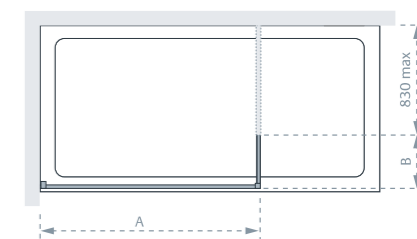

Shower Panel & Bypass Panel