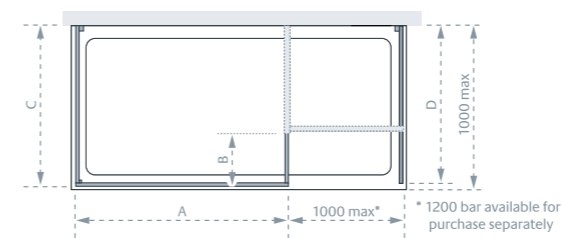

Shower Panel, End Panel, Side Panel & Bypass Panel