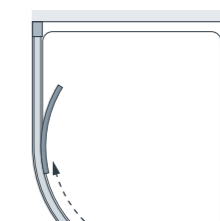

Compatible with Classic Semi-Framed Side Panel (LWRPS Silver) – see pages 114-115.

All measurements are in mm

Double Door Quadrant

Offset Left-Hand Tray

Offset Right-Hand Tray

Alternative Chrome Plate Stainless Steel Loop Handle £26.40 Inc. VAT

Pure Vue^{HD} Clearly Superior Glass
See page 4

Single Door Quadrant

A more elegant and practical solution to the typical double-door design.

from **£622.80 Inc. VAT**

Specifications (Quadrant)

Standard Sizes (width x height)	Width Adjustment	Door Opening	Price Exc. VAT	Price Inc. VAT	Order Code Silver
800 x 1900	765 - 795	400	£519.00	£622.80	SDV2R080S
900 x 1900	865 - 895	500	£548.00	£657.60	SDV2R090S
1000 x 1900	965 - 995	500	£583.00	£699.60	SDV2R100S