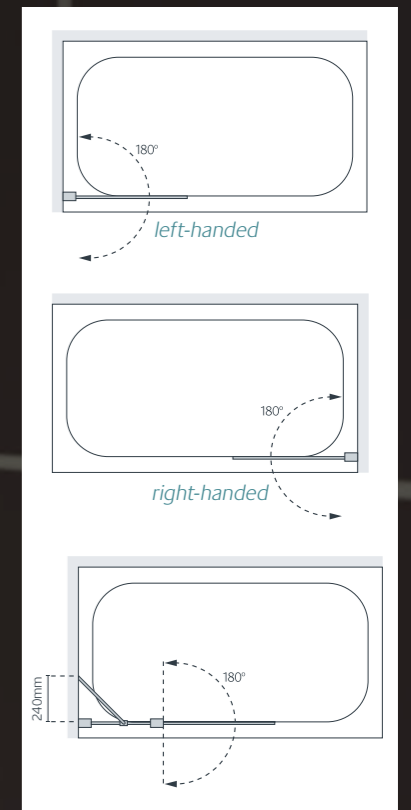

Classic & Coastline Square Bath Screen

Crisp, clean lines make the perfect marriage of form and function. A distinctively deep screen can be created using the double panel screen. Also available with our MIRROR™ finish.

from £277.20 Inc. VAT (excluding mirror glass)

Specifications - Clear glass

Standard Sizes (width x height)	Width Adjustment	Price Exc. VAT	Price Inc. VAT	Order Code Silver
800 x 1500	800 - 825	£231.00	£277.20	SS50S
800 x 1500	800 - 825	£279.00	£334.80	SS55S (with towel rail)
944 (318 + 626) x 1500	945 - 970	£377.00	£452.40	SS60S
944 (318 + 626) x 1500	945 - 970	£397.00	£476.40	SS66S (with towel rail)

8mm Glass Variant

800 x 1500	800 - 825	£263.00	£315.60	BS850S

Specifications- Mirror glass

800 x 1500	800 - 825	£282.00	£338.40	SS50ML (left-handed)
				SS50MR (right-handed)

8mm Mirror Variant

800 x 1500	800 - 825	£322.00	£386.40	BS850ML (left-handed)
				BS850MR (right-handed)

All measurements are in mm