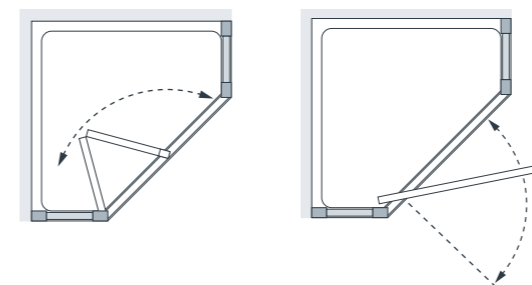

Specifications

	Standard Sizes (width x height)	Width Adjustment	Door Opening	Price Exc. VAT	Price Inc. VAT	Order Code Silver	Order Code White
Pentagon Side Panels	350 x 1850	340 - 400	n/a	£300.00	£360.00	LPE34-40S	LPE34-40W
Framed Bi-Fold Door	700 x 1850	660 - 720	480	£364.00	£436.80	LK1B070S	LK1B070W
Framed Pivot Door	700 x 1850	660 - 720	450	£303.00	£363.60	LK1P070S	LK1P070W

	Standard Size	Tray Type	Price Exc. VAT	Price Inc. VAT	Order Code	Product Code
Pentagon Tray complete with 90mm waste	900 x 900	Low-Profile ABS Resin	£165.00	£198.00	n/a	TP99-ENG

All measurements are in mm