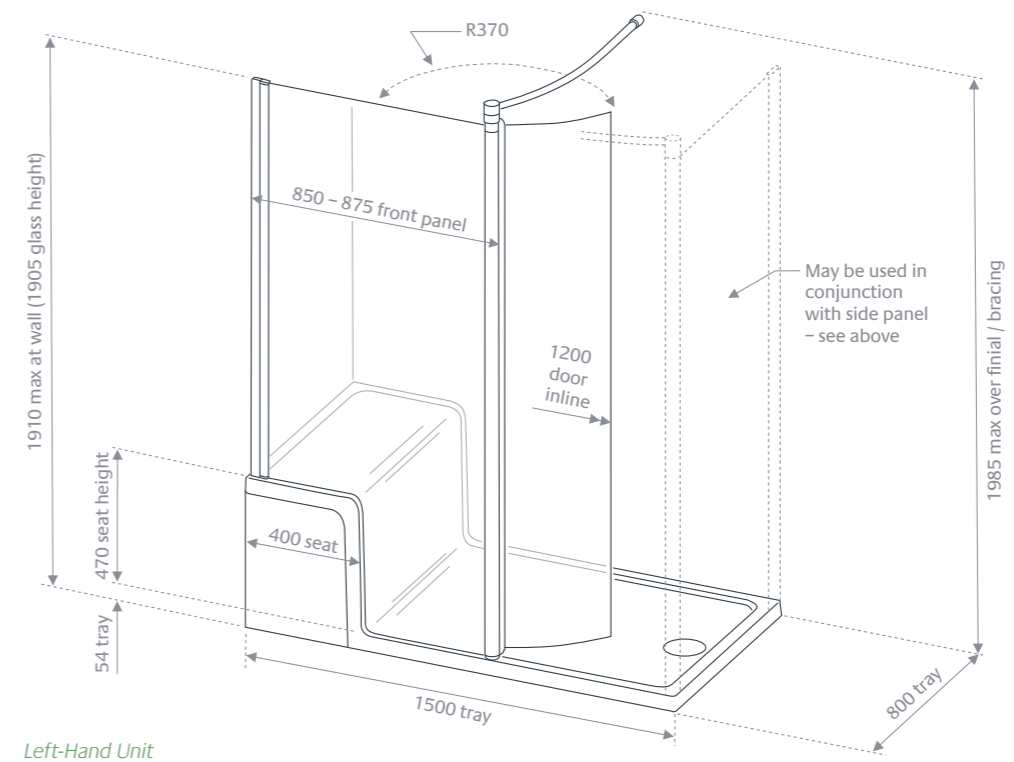

Specifications

	Shaped Tray Panel Size (width x height)	Price Exc. VAT	Price Inc. VAT	Order Code
LH Walk-In (for Seat Tray)	850 - 1850	£697.00	£836.40	LWSST1200LS
RH Walk-In (for Seat Tray)	850 - 1850	£697.00	£836.40	LWSST1200RS

	Overall Size (width x height)	Price Exc. VAT	Price Inc. VAT	Order Code
Shower Seat Tray	1500 x 800	£948.00	£1,137.60	LKST8015

800mm Walk In side panel LWSP080S can be ordered separately for a corner installation – see pages 92-93.
All measurements are in mm

Left-Hand Unit