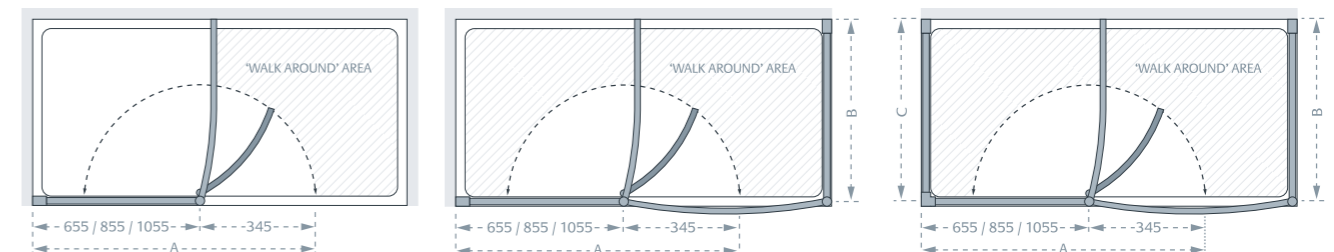

Specifications - Clear glass

Return Panel (C)	Standard Sizes (width x height)	Width Adjustment	Recommended Tray Size		Price Exc. VAT	Price Inc. VAT	Order Code Silver
			Min	Max†			
	700 x 1850	660 - 720			£236.00	£283.20	LWRP070S
	750 x 1850	720 - 780			£250.00	£300.00	LWRP075S
	800 x 1850	760 - 820			£266.00	£319.20	LWRP080S
	900 x 1850	840 - 900			£291.00	£349.20	LWRP090S
	1000 x 1850	940 - 1000			£327.00	£392.40	LWRP100S

† Max. tray size only applicable when using Side Panel. Size is unrestricted when using Front Panel only. Optional ceiling brace kit £87.60 inc. VAT (LKSS-C150 Silver). Contact Lakes for advice.

All measurements are in mm

Careful consideration should be exercised if using a 700mm width tray as 'walk around' sizes may be restrictive.