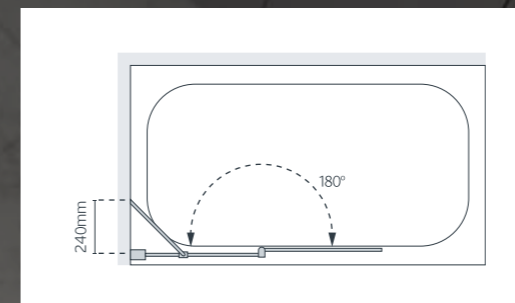

Specifications

Overall Size (width x height)	Fixed Panel (width adjustment)	Door (width)	Price Exc. VAT	Price Inc. VAT	Order Code Silver
930 - 955 x 1400	540 - 565	390	£370.00	£444.00	SS120S

All measurements are in mm