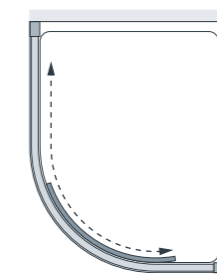

20mm Extension Profile £34.80 Inc. VAT (8HLEPS Silver) – see page 139.

All measurements are in mm

Single Door Quadrant

Offset Left-Hand Tray

Offset Right-Hand Tray

Bergen

Our Coastline Bi-Fold design enhances the illusion of space, without sacrificing elegance or style. Whether in an alcove or corner, it provides a sophisticated design solution.