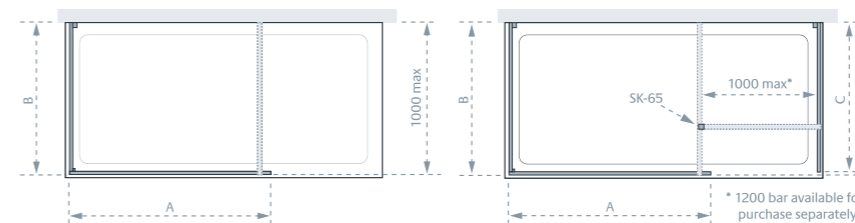

Shower Panel & End Panel

Shower Panel, End Panel & Side Panel