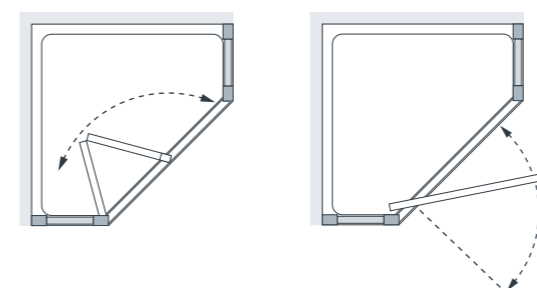

Specifications - Mirror glass

	Standard Sizes (width x height)	Width Adjustment	Door Opening	Price Exc. VAT	Price Inc. VAT	Order Code Silver
Pentagon Side Panels - Mirror	350 x 1850	340 - 400	n/a	£326.00	£391.20	LPE34-40M
Semi-Framed Pivot Door - Mirror	700 x 1850	660 - 720	420	£415.00	£498.00	LKVP070M

	Standard Size	Tray Type	Price Exc. VAT	Price Inc. VAT	Order Code
Pentagon Tray complete with 90mm waste	900 x 900	Low-Profile ABS Resin	£165.00	£198.00	TP99-ENG

All measurements are in mm