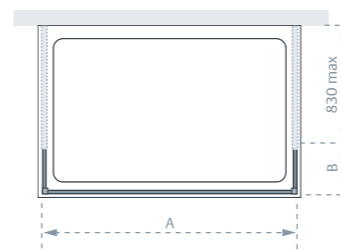

Shower Panel & Bypass Panels