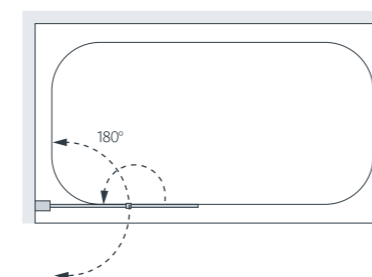

Single/Double Panel