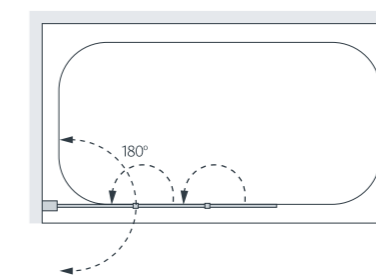

Triple Panel