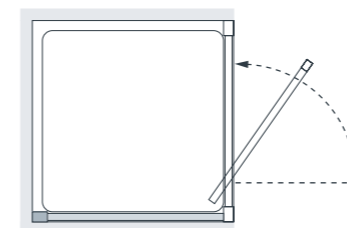

These side panels are available exclusively for use with the Coastline Collection Semi-Framed doors. The panel is compatible with these models:

Code	Page	Code	Page	Code	Page
8HB	52-53	8HP	54-55	8HS	56-57