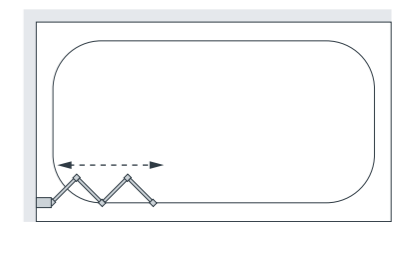

Classic framed Bath Screens

For a more traditional bath screen choose our classic framed design, available as a single screen, a double or triple folding option, or a four panel concertina design.

from £384.00 Inc. VAT

Specifications

Standard Sizes (width x height)	Width Adjustment	Price Exc. VAT	Price Inc. VAT	Order Code Silver	Order Code White
760 x 1400	760 - 785	£320.00	£384.00	SS70S	SS70W
950 (525 + 425) x 1400	950 - 975	£345.00	£414.00	SS75S	SS75W
1390 (525 + 438 + 427) x 1400	1390 - 1415	£371.00	£445.20	SS80S	SS80W
730 (250 + 166 + 166 + 148) x 1400	730 - 755	£383.00	£459.60	SS85S	SS85W

All measurements are in mm

Four Panel