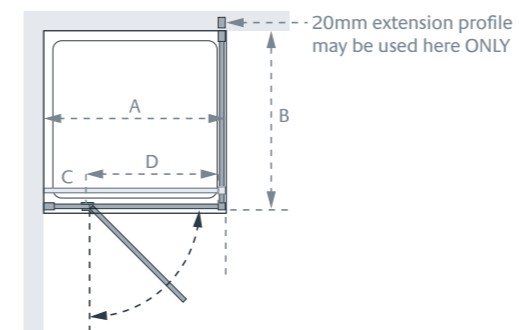

Bracing Bar (C)

	Price Exc. VAT	Price Inc. VAT	Order Code
Bracing Bar	£87.00	£104.40	W8-052

20mm Extension Profile £26.40 Inc. VAT (LK8LEPS Silver) – see page 139.
Grenada can be adjusted for out-of-plumb walls by a maximum of 15mm (for each mounting wall) over the height of the product. The hinge provides a further 15mm adjustment.

All measurements are in mm