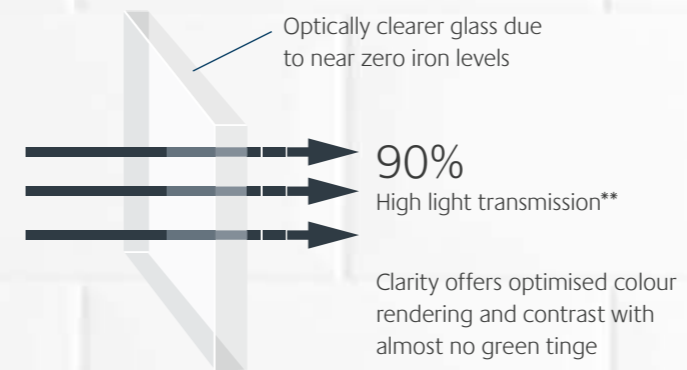

PureVue^{HD} glass