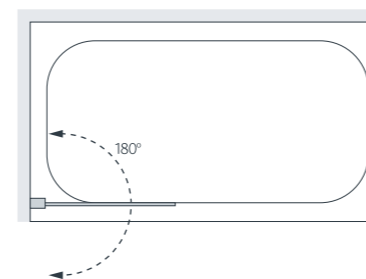

All measurements are in mm

Classic & Coastline Square Bath Screen

Crisp, clean lines make the perfect marriage of form and function. A distinctively deep screen can be created using the double panel screen. Also available with our MIRROR™ finish.