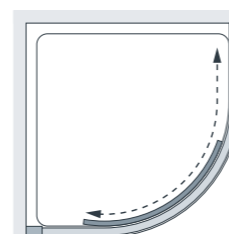

Single Door Quadrant