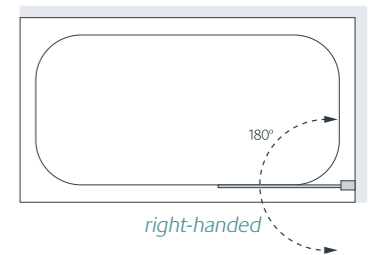

8mm Mirror Variant

800 x 1400	800 - 825	£304.00	£364.80	BS810ML (left-handed)
				BS810MR (right-handed)

All measurements are in mm