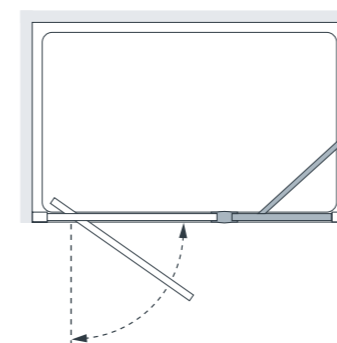

This In-Line Panel Pack is available exclusively for use with the Classic Collection Framed and Semi-Framed Bi-Fold, Pivot and Slider Doors.