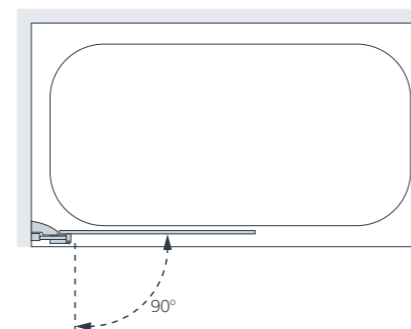

Specifications

Overall Size (width x height)	Fixed Panel (width adjustment)	Hinged Panel (width)	Price Exc. VAT	Price Inc. VAT	Order Code
800 x 1500	154 - 169	646	£603.00	£723.60	SS130-080S
900 x 1500	154 - 169	746	£619.00	£742.80	SS130-090S
1000 x 1500	154 - 169	846	£642.00	£770.40	SS130-100S

All measurements are in mm