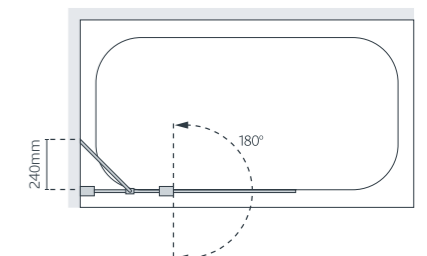

8mm Mirror Variant

800 x 1400	800 - 825	£304.00	£364.80	BS810ML (left-handed)
				BS810MR (right-handed)

All measurements are in mm