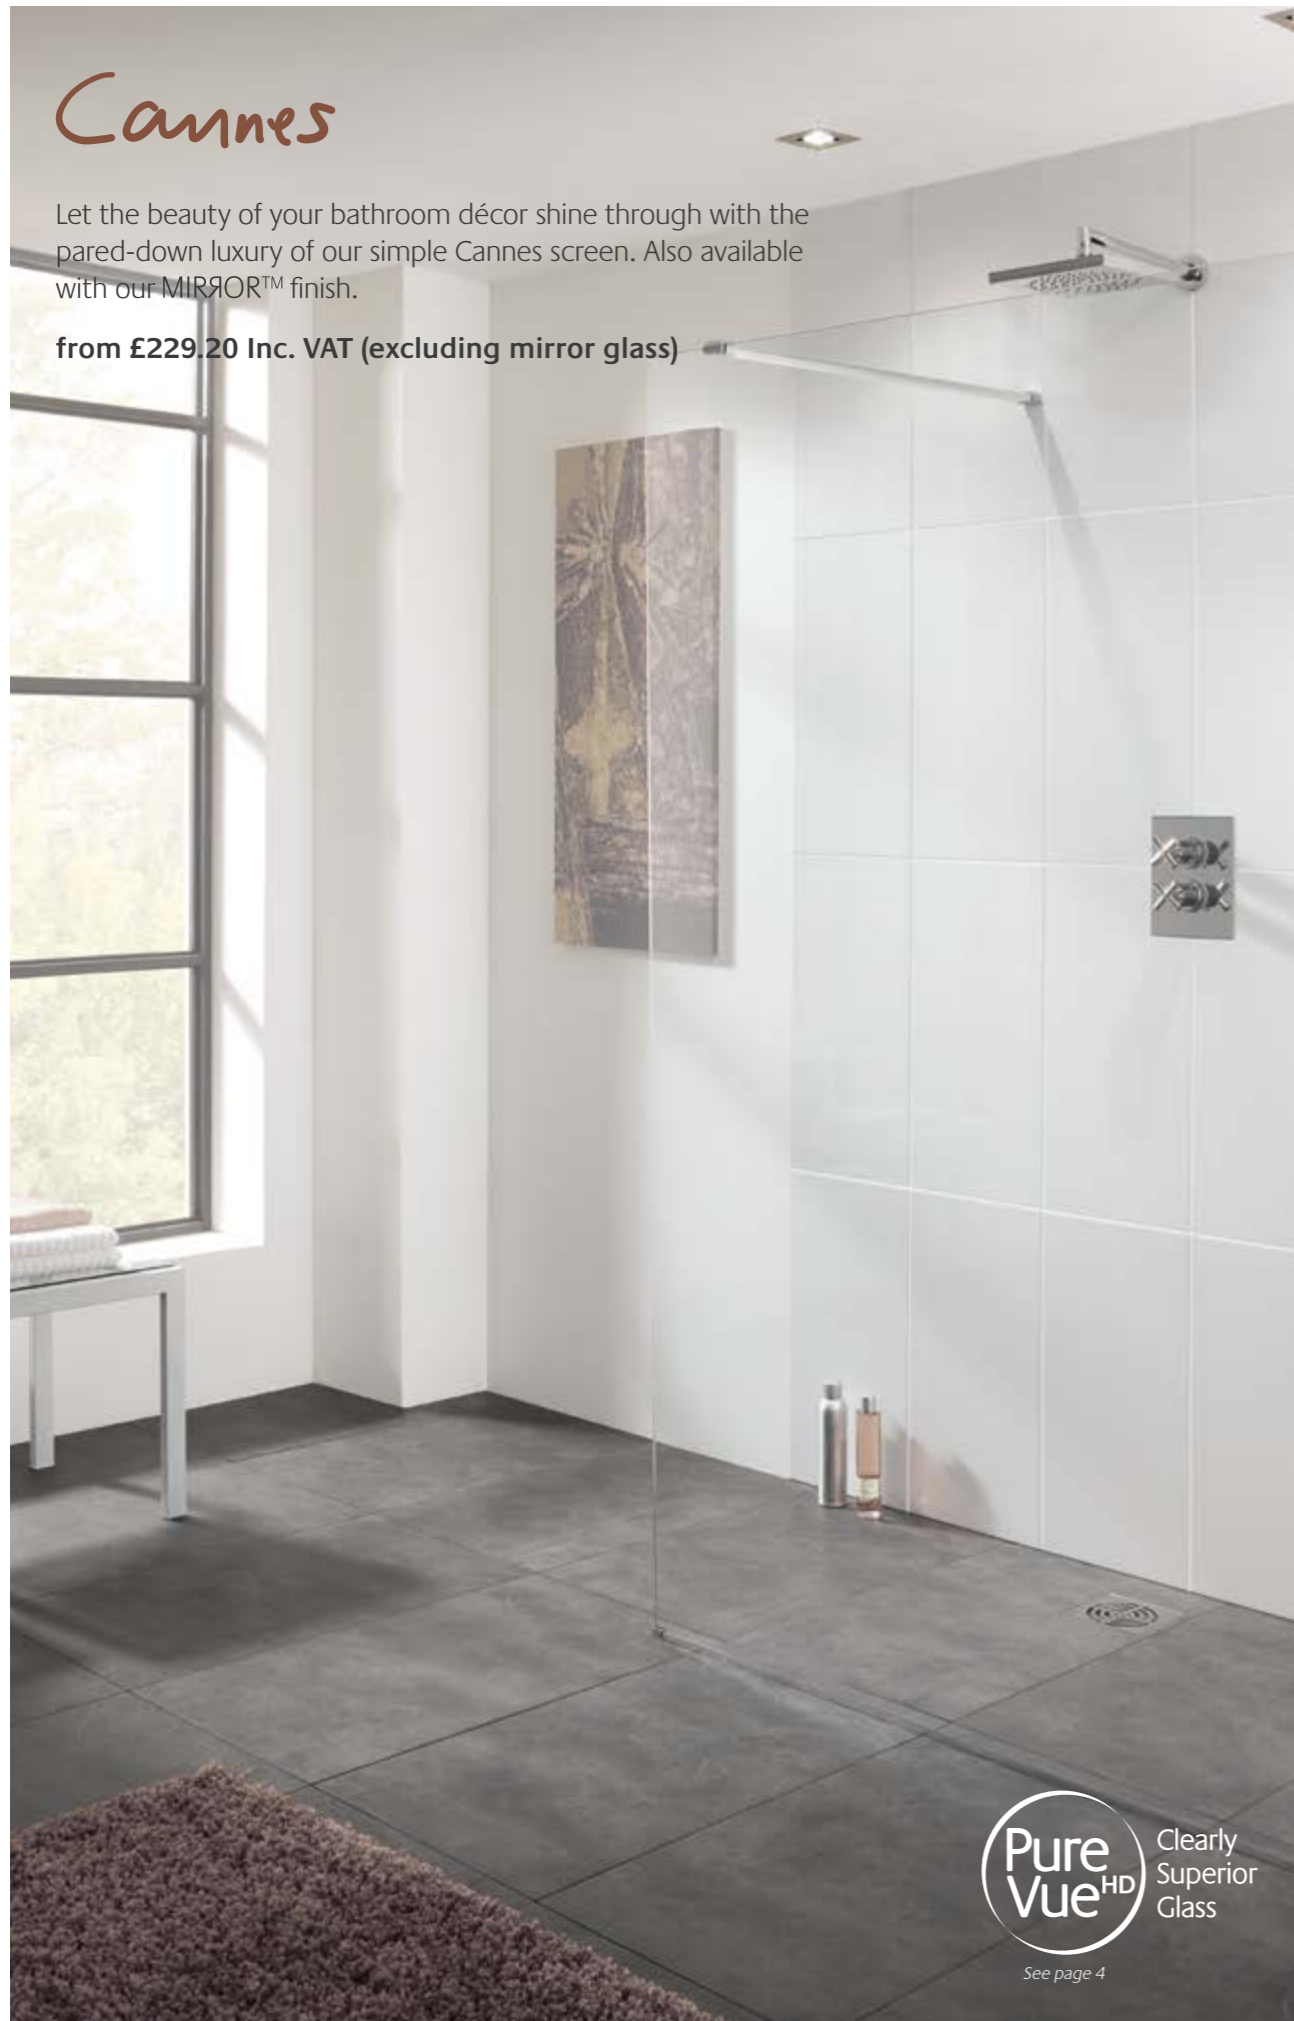

from £402.00 Inc. VAT

Hinged Shower Panel (A)

Standard Sizes (A x height)	Width Adjustment	Price Exc. VAT	Price Inc. VAT	Order Code
700 x 1900	675 - 700	£335.00	£402.00	LK850-070S
800 x 1900	775 - 800	£358.00	£429.60	LK850-080S
900 x 1900	875 - 900	£385.00	£462.00	LK850-090S
1000 x 1900	975 - 1000	£411.00	£493.20	LK850-100S

All measurements are in mm

Hinged Shower Panel

Cannes

Let the beauty of your bathroom décor shine through with the pared-down luxury of our simple Cannes screen. Also available with our MIRROR™ finish.

from £229.20 Inc. VAT (excluding mirror glass)

Pure Vue^{HD} Clearly Superior Glass
See page 4

Cannes

Shower Panel (A) & Optional Side Panel (B) - Clear glass

Standard Sizes (A / B x height)	Width Adjustment	Price Exc. VAT	Price Inc. VAT	Order Code
200 x 2000*	200 - 215	£191.00	£229.20	LK810-020S
320 x 2000*	320 - 335	£212.00	£254.40	LK810-032S
400 x 2000*	395 - 410	£227.00	£272.40	LK810-040S
500 x 2000*	495 - 510	£246.00	£295.20	LK810-050S
600 x 2000*	595 - 610	£264.00	£316.80	LK810-060S
700 x 2000	655 - 690	£300.00	£360.00	LK810-070S
750 x 2000	705 - 740	£305.00	£366.00	LK810-075S
800 x 2000	755 - 790	£312.00	£374.40	LK810-080S
900 x 2000	855 - 890	£332.00	£398.40	LK810-090S
1000 x 2000	955 - 990	£393.00	£471.60	LK810-100S
1100 x 2000	1065 - 1100	£413.00	£495.60	LK810-110S
1200 x 2000	1165 - 1200	£433.00	£519.60	LK810-120S
1400 x 2000	1365 - 1400	£461.00	£553.20	LK810-140S