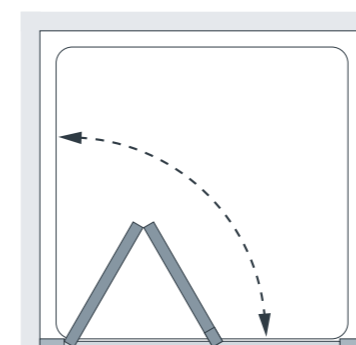

Pure Vue^{HD} Clearly Superior Glass
See page 4