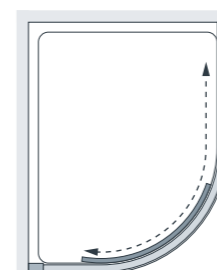

Offset Left-Hand Tray