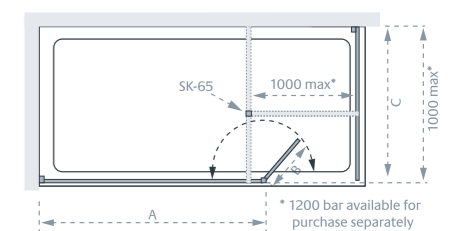

Shower Panel & Bypass Panel & Side Panel