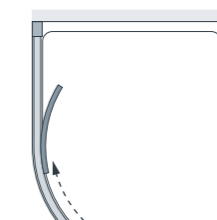

20mm Extension Profile £34.80 Inc. VAT (8HLEPS Silver) – see page 139.

All measurements are in mm

Quadrant

Offset Left-Hand Tray

Offset Right-Hand Tray

**Pure
Vue^{HD}** Clearly
Superior
Glass
See page 4

Sorong