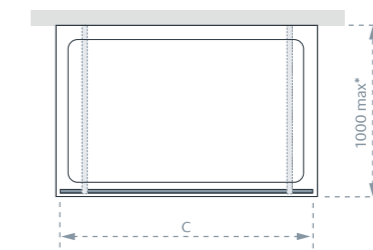

* 1200 bar available for purchase separately

Shower Panel only

8mm Glass

Coastline