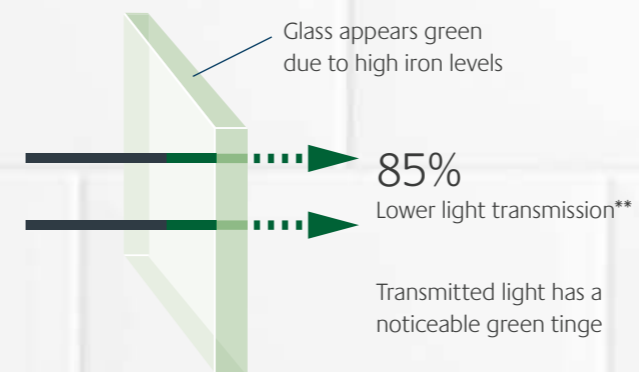

Standard glass has high levels of iron oxide, which reduces the amount of light that can travel through it and gives it its greenish tinge. The thicker the standard glass, the more noticeable the greening effect.

By reducing the levels of iron oxide the green hue is almost completely removed, so you can see your bathroom and showering spaces in high definition true-colour.

Low-iron glass can cost up to 50% more than standard glass, but PureVue^{HD} low-iron glass is included as standard across all our Collections* for a better showering experience.

*Excludes Mirror collection

PureVue^{HD} glass

Standard float glass

** Figures based on typical standard float glass of 10mm thickness

Clean get away

AllClear[®]
stay-clean glass. Designed for life.

Better for you