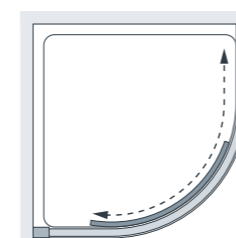

Single Door Quadrant