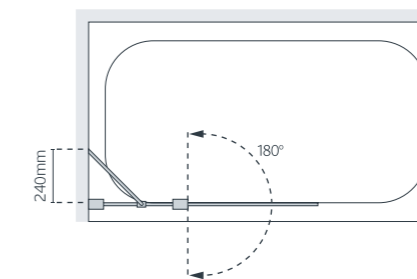

Pure Vue^{HD} Clearly Superior Glass
See page 4

Classic Sculpted Bath Screen

Our contemporary sculpted screen provides the perfect shower over your bath and is available with or without a convenient towel rail.

from £290.40 Inc. VAT

Specifications

Standard Sizes (width x height)	Width Adjustment	Price Exc. VAT	Price Inc. VAT	Order Code Silver
860 x 1400	860 - 885	£242.00	£290.40	SS30S
860 x 1400	860 - 885	£264.00	£316.80	SS33S (with towel rail)
1175 (375 + 800) x 1400	1175 - 1200	£364.00	£436.80	SS40S
1175 (375 + 800) x 1400	1175 - 1200	£386.00	£463.20	SS44S (with towel rail)

All measurements are in mm