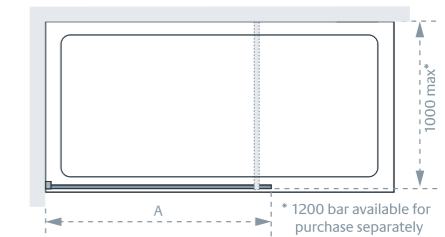

Shower Panel