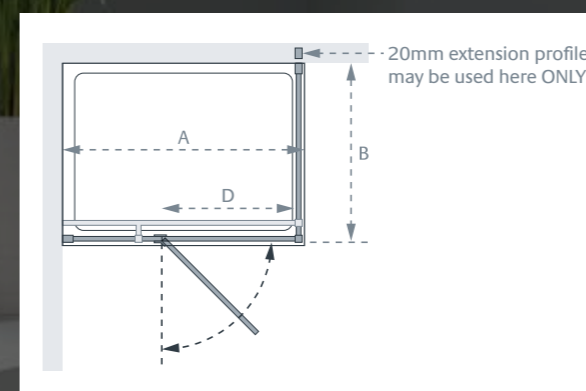

Side Panel (B)

Standard Sizes (B x height)	Width Adjustment	Price Exc. VAT	Price Inc. VAT	Order Code
700 x 2000	670 - 685	£279.00	£334.80	LK805-070S
750 x 2000	730 - 745	£290.00	£348.00	LK805-075S
800 x 2000	770 - 785	£298.00	£357.60	LK805-080S
900 x 2000	870 - 885	£316.00	£379.20	LK805-090S
1000 x 2000	970 - 985	£336.00	£403.20	LK805-100S

Please Note: To create your Tobago showering space you will need to select one product from each table.

*Other Door sizes may be used to create alternative enclosure sizes – please call Lakes for advice.

20mm Extension Profile £26.40 Inc. VAT (LK8LEPS Silver) – see page 139. Tobago can be adjusted for out-of-plumb walls by a maximum of 15mm (for each mounting wall) over the height of the product. The hinge provides a further 15mm adjustment.

The required Bracing Bar for the Hinge Panel and Side Panel is included.

All measurements are in mm