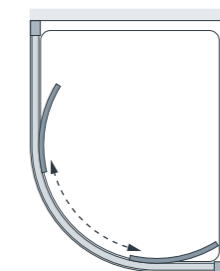

Offset Right-Hand Tray