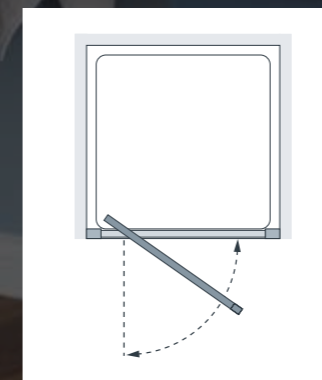

Semi-framed Pivot Door

Deceptively simple yet simply stunning. This semi-framed door creates a particularly slim profile to complement the simplicity of many modern suites. Our MIRROR™ finish provides a moveable full-length mirror, adding an extra dimension to the slim profile of the pivoting door.

from £406.80 Inc. VAT (excluding mirror glass)

Specifications - Clear glass

Standard Sizes (width x height)	Width Adjustment	Door Opening	Price Exc. VAT	Price Inc. VAT	Order Code Silver	Order Code White
700 x 1850	660 - 720	420	£339.00	£406.80	LKVP070S	LKVP070W
750 x 1850	720 - 780	480	£358.00	£429.60	LKVP075S	LKVP075W
800 x 1850	760 - 820	500	£375.00	£450.00	LKVP080S	LKVP080W
900 x 1850	840 - 900	550	£398.00	£477.60	LKVP090S	LKVP090W
1000 x 1850	940 - 1000	590	£421.00	£505.20	LKVP100S	LKVP100W

Specifications - Mirror glass

Standard Sizes (width x height)	Width Adjustment	Door Opening	Price Exc. VAT	Price Inc. VAT	Order Code Silver
700 x 1850	660 - 720	420	£415.00	£498.00	LKVP070M
750 x 1850	720 - 780	480	£439.00	£526.80	LKVP075M
800 x 1850	760 - 820	500	£460.00	£552.00	LKVP080M
900 x 1850	840 - 900	550	£488.00	£585.60	LKVP090M
1000 x 1850	940 - 1000	590	£516.00	£619.20	LKVP100M

30mm Extension Profile £30.00 Inc. VAT (LEPS Silver, LEPW White) – see page 139.
Note: Maximum adjustment range is reduced by 15mm when used in conjunction with the In-Line Panel Pack p.117.
Special height doors can be manufactured to order with an additional surcharge.
Alternative Bright Chrome Plate Finish Stainless Steel Loop Handle £26.40 Inc. VAT (SK-130) – see page 138.
Compatible with Classic Framed Side Panel (LK1SPS Silver, LK1SPW White) – see pages 112-113.
Compatible with Classic Semi-Framed Side Panel (LW/RPS Silver) – see pages 114-115.
All measurements are in mm