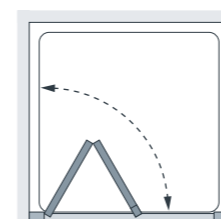

Specifications

Standard Sizes (width x height)	Width Adjustment	Door Opening	Price Exc. VAT	Price Inc. VAT	Order Code Silver	Order Code White
700 x 1850	660 - 720	480	£364.00	£436.80	LK1B070S	LK1B070W
750 x 1850	720 - 780	540	£380.00	£456.00	LK1B075S	LK1B075W
800 x 1850	760 - 820	580	£400.00	£480.00	LK1B080S	LK1B080W
900 x 1850	840 - 900	660	£428.00	£513.60	LK1B090S	LK1B090W
1000 x 1850	940 - 1000	760	£460.00	£552.00	LK1B1000S	LK1B1000W

30mm Extension Profile £30.00 Inc. VAT (LEPS Silver, LEPW White) – see page 139.

Note: Maximum adjustment range is reduced by 15mm when used in conjunction with the In-Line Panel Pack p.117.

Compatible with Classic Framed Side Panel (LK1SPS Silver, LK1SPW White) – see pages 112-113.

Compatible with Classic Semi-Framed Side Panel (LWRPS Silver) – see pages 114-115.

All measurements are in mm