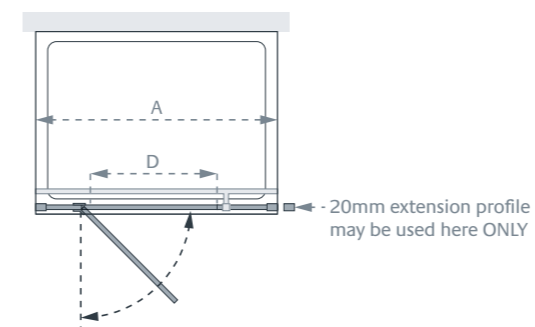

Door, Hinge Panel & In-Line Panel (A)

Standard Size (A x height)	Width Adjustment	Doorway Opening (D)	Price Exc. VAT	Price Inc. VAT	Order Codes
1200 x 2000	1160 - 1205	628*	£1,031.00	£1,237.20	1 x LK801-090S & 1 x LK802-030S
1400 x 2000	1360 - 1405	628*	£1,070.00	£1,284.00	1 x LK801-090S & 1 x LK802-050S
1600 x 2000	1560 - 1605	628*	£1,108.00	£1,329.60	1 x LK801-090S & 1 x LK802-070S

*Other 801 Door sizes may be used to create alternative enclosure sizes – see Barbados on previous page.

20mm Extension Profile £26.40 Inc. VAT (LK8LEPS Silver) – see page 139.

Cayman can be adjusted for out-of-plumb walls by a maximum of 15mm (for each mounting wall) over the height of the product. The hinge provides a further 15mm adjustment.

The required Bracing Bar for the In-Line Panel is included.

All measurements are in mm