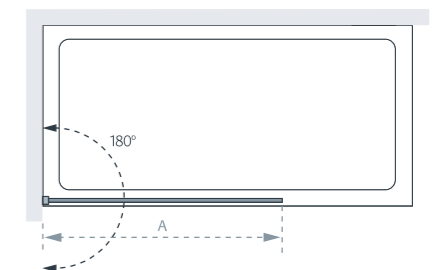

Hinged Shower Panel