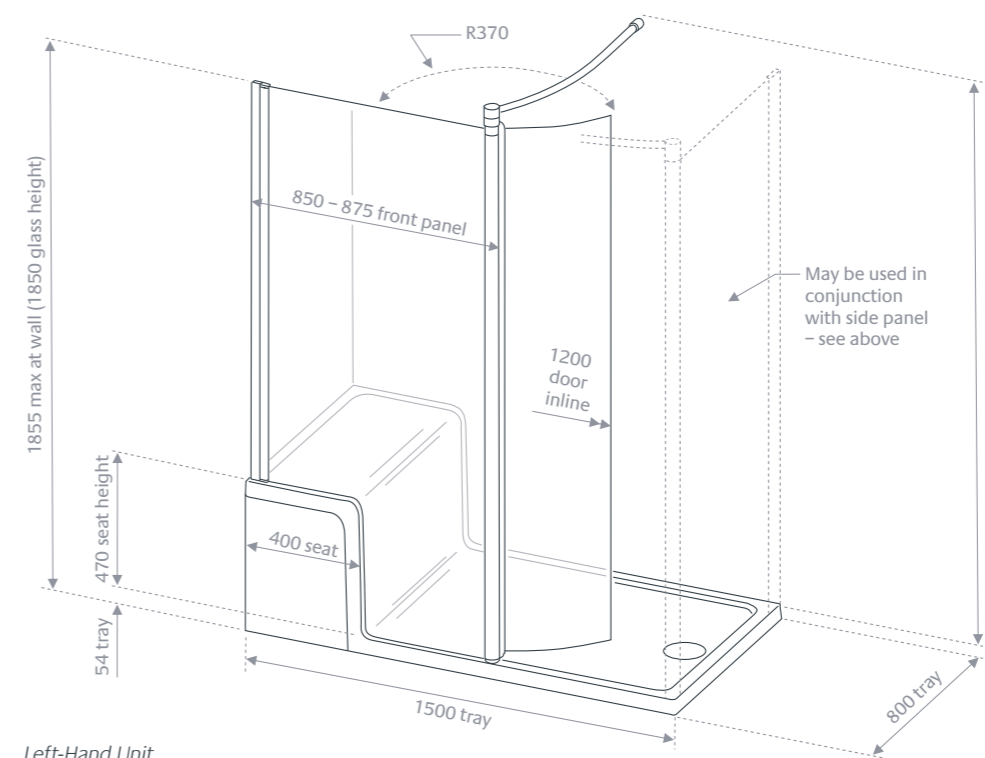

Clearly Superior Glass

See page 4

Seated Shower Tray & Walk-In Enclosure

6mm GLASS

A wonderfully elegant design solution when standing in the shower proves a challenge. Walk in, take a seat and enjoy showering in comfort.

from £1,874.40 Inc. VAT

Specifications

	Shaped Tray Panel Size (width x height)	Price Exc. VAT	Price Inc. VAT	Order Code
LH Walk-In Enclosure (for Seat Tray)	850 - 1850	£662.00	£794.40	LWSST1200L 05
RH Walk-In Enclosure (for Seat Tray)	850 - 1850	£662.00	£794.40	LWSST1200R 05

	Overall Size (width x height)	Price Exc. VAT	Price Inc. VAT	Order Code
Shower Seat Tray	1500 x 800	£900.00	£1,080.00	LKST8015

800mm Walk In side panel LWSP080 05 can be ordered separately for a corner installation – see pages 56-57.
All measurements are in mm