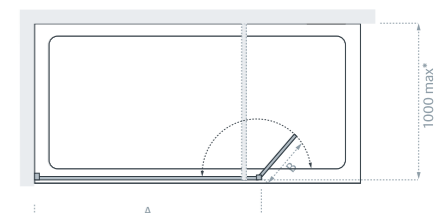

10mm Glass Variants

200 x 2000*	200	£223.00	£267.60	LK1027-20 05
300 x 2000	300	£243.00	£291.60	LK1027-30 05
400 x 2000	400	£256.00	£307.20	LK1027-40 05

Optional Side Panel (C)

Standard Sizes (C x height)	Width Adjustment	Price Exc. VAT	Price Inc. VAT	Order Code
700 x 2000	655 - 690	£285.00	£342.00	LK810-070 05
750 x 2000	705 - 740	£290.00	£348.00	LK810-075 05
800 x 2000	755 - 790	£296.00	£355.20	LK810-080 05
900 x 2000	855 - 890	£315.00	£378.00	LK810-090 05
1000 x 2000	955 - 990	£373.00	£447.60	LK810-100 05

90° Bar Joining Kit for Side Panel £34.00 £40.80 SK-65

20mm Extension Profile £25.20 Inc. VAT (LK8LEP 05 Silver) – see page 139.

*Should be used on tray depths of ≤750mm to ensure suitable opening is available.

The 200mm Hinged Bypass Panel is flat.

The 300mm and 400mm variants have a slight curvature.

The Hinged Bypass Panel can also be used with the Marseilles – see page 93.

All measurements are in mm

8mm & 10mm GLASS

Please Note: To create your Levanzo shower enclosure you will need to select one product from each of the two tables.

Shower Panel & Bypass Panel

Shower Panel & Bypass Panel & Side Panel