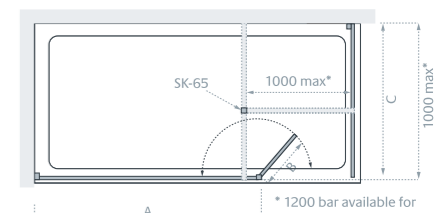

10mm Glass Variants

200 x 2000*	200	£223.00	£267.60	LK1027-20 05
300 x 2000	300	£243.00	£291.60	LK1027-30 05
400 x 2000	400	£256.00	£307.20	LK1027-40 05

Optional Side Panel (C)

Standard Sizes (C x height)	Width Adjustment	Price Exc. VAT	Price Inc. VAT	Order Code
700 x 2000	655 - 690	£285.00	£342.00	LK810-070 05
750 x 2000	705 - 740	£290.00	£348.00	LK810-075 05
800 x 2000	755 - 790	£296.00	£355.20	LK810-080 05
900 x 2000	855 - 890	£315.00	£378.00	LK810-090 05
1000 x 2000	955 - 990	£373.00	£447.60	LK810-100 05

90° Bar Joining Kit for Side Panel £34.00 £40.80 SK-65

20mm Extension Profile £25.20 Inc. VAT (LK8LEP 05 Silver) – see page 139.

*Should be used on tray depths of ≤750mm to ensure suitable opening is available.

The 200mm Hinged Bypass Panel is flat.

The 300mm and 400mm variants have a slight curvature.

The Hinged Bypass Panel can also be used with the Marseilles – see page 93.

All measurements are in mm

8mm & 10mm GLASS

Please Note: To create your Levanzo shower enclosure you will need to select one product from each of the two tables.

Shower Panel & Bypass Panel

Shower Panel & Bypass Panel & Side Panel