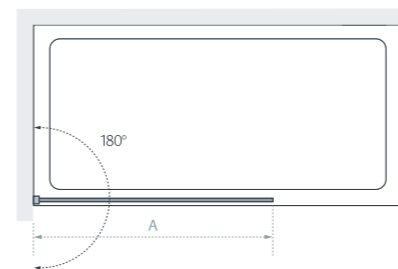

Hinged Shower Panel (A)

Standard Sizes (A x height)	Width Adjustment	Price Exc. VAT	Price Inc. VAT	Order Code
700 x 1900	675 - 700	£318.00	£381.60	LK850-070 05
800 x 1900	775 - 800	£340.00	£408.00	LK850-080 05
900 x 1900	875 - 900	£366.00	£439.20	LK850-090 05
1000 x 1900	975 - 1000	£390.00	£468.00	LK850-100 05

All measurements are in mm

Hinged Shower Panel

Pure
Vue^{HD}
Clearly
Superior
Glass

See page 4