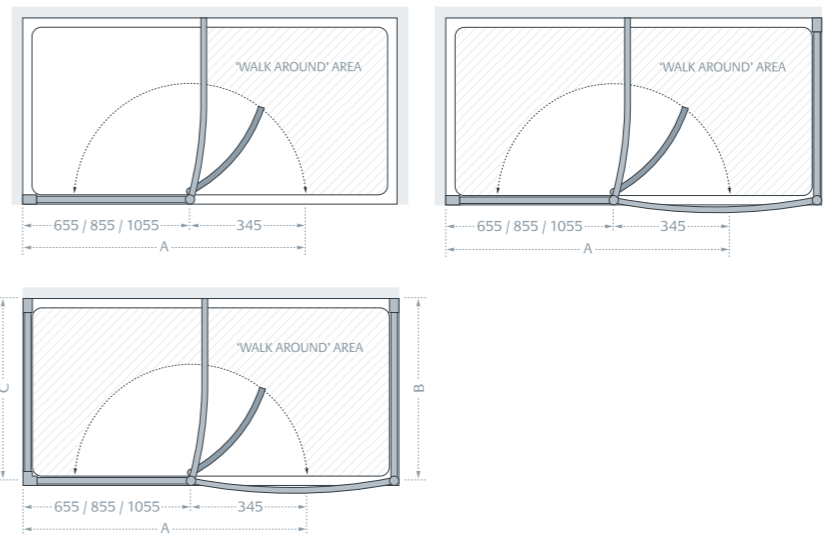

Ceiling Bracing Kit LKSS-C150. Can only be used at the finial points.

Careful consideration should be exercised if using a 700mm width tray as 'walk around' sizes may be restrictive.