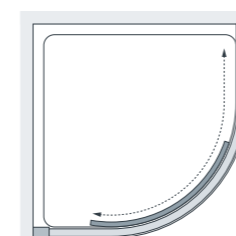

1 x 8HRSD090 05 & 1 x 8HRSDDG 900mm Sorong Quadrant Enclosure

Sorong

As a pure quadrant or offset, the single-door Sorong is a harmonious blend of clean lines and gentle curves.

from £1,112.40 Inc. VAT

8mm
GLASS

Specifications: Quadrant (You must order BOTH product codes for your chosen size)

Standard Sizes (width x height)	Width Adjustment	Door Opening	Price Exc. VAT	Price Inc. VAT	Order Codes
800 x 2000	765 - 795	400	£927.00	£1,112.40	1 x 8HRSD080 05 & 1 x 8HRSDDG
900 x 2000	865 - 895	500	£963.00	£1,155.60	1 x 8HRSD090 05 & 1 x 8HRSDDG
1000 x 2000	965 - 995	500	£1,025.00	£1,230.00	1 x 8HRSD100 05 & 1 x 8HRSDDG

Specifications: Offset Quadrant (You must order BOTH product codes for your chosen size)

Standard Sizes (w x d x h)	Width Adjustment	Door Opening	Price Exc. VAT	Price Inc. VAT	Order Codes
900 x 760 x 2000	865-895 & 725-755	500	£947.00	£1,136.40	1 x 8HRSD0976 05 & 1 x 8HRSDDG
900 x 800 x 2000	865-895 & 765-795	500	£956.00	£1,147.20	1 x 8HRSD098 05 & 1 x 8HRSDDG
1000 x 800 x 2000	965-995 & 765-795	500	£978.00	£1,173.60	1 x 8HRSD108 05 & 1 x 8HRSDDG
1200 x 800 x 2000	1165-1195 & 765-795	500	£1,038.00	£1,245.60	1 x 8HRSD128 05 & 1 x 8HRSDDG
1200 x 900 x 2000	1165-1195 & 865-895	500	£1,056.00	£1,267.20	1 x 8HRSD129 05 & 1 x 8HRSDDG

20mm Extension Profile £33.60 Inc. VAT (8HLEP 05 Silver).
All measurements are in mm

Single Door Quadrant

Offset Left-Hand Tray

Offset Right-Hand Tray