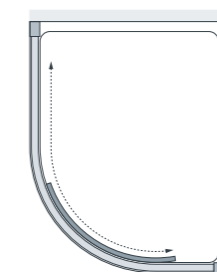

Specifications: Quadrant (You must order BOTH product codes for your chosen size)

Standard Sizes (width x height)	Width Adjustment	Door Opening	Price Exc. VAT	Price Inc. VAT	Order Codes
800 x 2000	765 - 795	400	£927.00	£1,112.40	1 x 8HRSD080 05 & 1 x 8HRSDDG
900 x 2000	865 - 895	500	£963.00	£1,155.60	1 x 8HRSD090 05 & 1 x 8HRSDDG
1000 x 2000	965 - 995	500	£1,025.00	£1,230.00	1 x 8HRSD100 05 & 1 x 8HRSDDG

Specifications: Offset Quadrant (You must order BOTH product codes for your chosen size)

Standard Sizes (w x d x h)	Width Adjustment	Door Opening	Price Exc. VAT	Price Inc. VAT	Order Codes
900 x 760 x 2000	865-895 & 725-755	500	£947.00	£1,136.40	1 x 8HRSD0976 05 & 1 x 8HRSDDG
900 x 800 x 2000	865-895 & 765-795	500	£956.00	£1,147.20	1 x 8HRSD098 05 & 1 x 8HRSDDG
1000 x 800 x 2000	965-995 & 765-795	500	£978.00	£1,173.60	1 x 8HRSD108 05 & 1 x 8HRSDDG
1200 x 800 x 2000	1165-1195 & 765-795	500	£1,038.00	£1,245.60	1 x 8HRSD128 05 & 1 x 8HRSDDG
1200 x 900 x 2000	1165-1195 & 865-895	500	£1,056.00	£1,267.20	1 x 8HRSD129 05 & 1 x 8HRSDDG

20mm Extension Profile £33.60 Inc. VAT (8HLEP 05 Silver).
All measurements are in mm

Single Door Quadrant

Offset Left-Hand Tray

Offset Right-Hand Tray