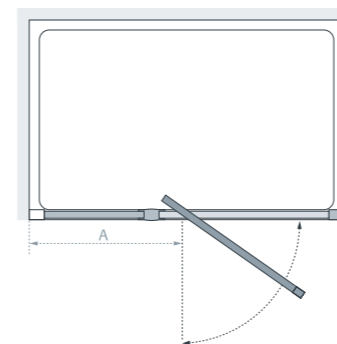

Semi-Frameless Pivot Door with integrated In-line Panel

6mm GLASS

A seamless finish for a wider enclosure, with no profile between the door and the adjacent in-line panel.

from £499.20 Inc. VAT

Specifications

Standard Sizes (width x height)	Width Adjustment	In-Line Panel	Wall to door – at 90° open (A)	Door Opening	Price Exc. VAT	Price Inc. VAT	Order Code Silver
1000 x 1850	940 - 1000	149	315 - 345	555	£416.00	£499.20	LKVPI100 05
1100 x 1850	1040 - 1100	249	415 - 445	555	£427.00	£512.40	LKVPI110 05
1200 x 1850	1140 - 1200	349	515 - 545	555	£438.00	£525.60	LKVPI120 05

30mm Extension Profile £28.80 Inc. VAT (LEP 05 Silver).
 Alternative Bright Chrome Plate Finish Stainless Steel Loop Handle £25.20 Inc. VAT (SK-130).
 Compatible with Classic Side Panel (LK1SP 05 Silver, LK1SP 30 White).
 All measurements are in mm