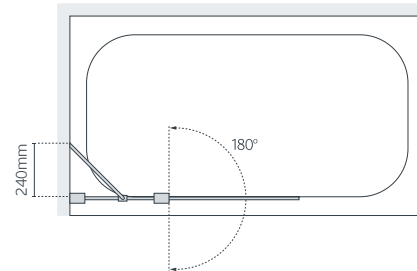

## Specifications

Standard Sizes (width x height)	Width Adjustment	Price Exc. VAT	Price Inc. VAT	Order Code Silver
860 x 1400	860 - 885	£230.00	£276.00	SS30 05
860 x 1400	860 - 885	£251.00	£301.20	SS33 05 (with towel rail)
1175 (375 + 800) x 1400	1175 - 1200	£346.00	£415.20	SS40 05
1175 (375 + 800) x 1400	1175 - 1200	£367.00	£440.40	SS44 05 (with towel rail)

All measurements are in mm

SS44 05 Silver Double Panel Sculpted Bath Screen with Towel Rail