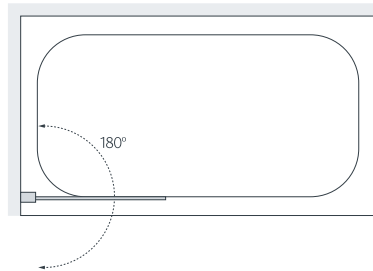

# Classic Sculpted Bath Screen

6mm GLASS

Our contemporary sculpted screen provides the perfect shower over your bath and is available with or without a convenient towel rail.

from £276.00 Inc. VAT

SS30 05 Silver Single Panel Sculpted Bath Screen

## Specifications

Standard Sizes (width x height)	Width Adjustment	Price Exc. VAT	Price Inc. VAT	Order Code Silver
860 x 1400	860 - 885	£230.00	£276.00	SS30 05
860 x 1400	860 - 885	£251.00	£301.20	SS33 05 (with towel rail)
1175 (375 + 800) x 1400	1175 - 1200	£346.00	£415.20	SS40 05
1175 (375 + 800) x 1400	1175 - 1200	£367.00	£440.40	SS44 05 (with towel rail)

All measurements are in mm

SS44 05 Silver Double Panel Sculpted Bath Screen with Towel Rail