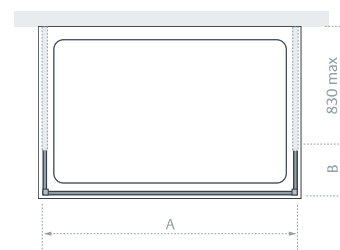

Shower Panel & Bypass Panels