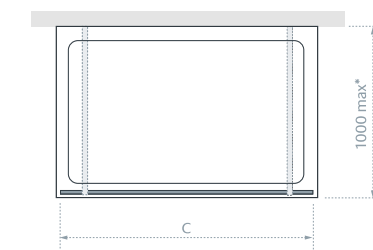

Bypass Panel (B) (2 Required – one at each side)

Standard Sizes (B x height)	Width – No Adjustment	Price Exc. VAT	Price Inc. VAT	Order Code
200 x 2000*	200	£143.00	£171.60	LK812-20 05
320 x 2000	320	£154.00	£184.80	LK812-32 05
400 x 2000	397	£163.00	£195.60	LK812-40 05

Shower Panel only (C) (Without bypass panels)

Standard Sizes (B x height)	Width – No Adjustment	Price Exc. VAT	Price Inc. VAT	Order Code
950 x 2000	950	£322.00	£386.40	LK819-095 05
1050 x 2000	1050	£338.00	£405.60	LK819-105 05
1150 x 2000	1150	£358.00	£429.60	LK819-115 05
1350 x 2000	1350	£395.00	£474.00	LK819-135 05

20mm Extension Profile £25.20 Inc. VAT (LK8LEP 05 Silver).

*Should be used on tray depths of ≤750mm to ensure suitable opening is available.
All measurements are in mm

Please Note: To create your Riviera shower enclosure you will need to select:

- one product from the first table and two identical products from the second table; or
- one product from the third table.

Shower Panel & Bypass Panels

* 1200 bar available for purchase separately

Shower Panel only