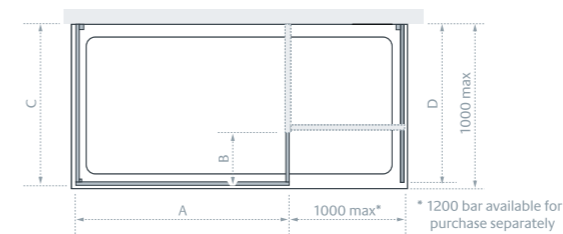

Side Panel (D)

Standard Sizes (D x height)	Width Adjustment	Price Exc. VAT	Price Inc. VAT	Order Code
700 x 2000	655 - 690	£285.00	£342.00	LK810-070 05
750 x 2000	705 - 740	£290.00	£348.00	LK810-075 05
800 x 2000	755 - 790	£296.00	£355.20	LK810-080 05
900 x 2000	855 - 890	£315.00	£378.00	LK810-090 05
1000 x 2000	955 - 990	£373.00	£447.60	LK810-100 05

20mm Extension Profile £25.20 Inc. VAT (LK8LEP 05 Silver).

*Should be used on tray depths of ≤750mm to ensure suitable opening is available.

All measurements are in mm

Shower Panel, End Panel, Side Panel & Bypass Panel