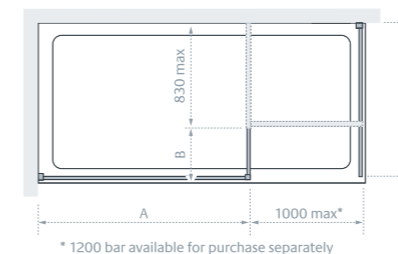

from £940.80 Inc. VAT

Shower Panel (A)

Standard Sizes (A x height)	Width Adjustment	Price Exc. VAT	Price Inc. VAT	Order Code
800 x 2000	770 - 805	£356.00	£427.20	LK812-080 05
900 x 2000	870 - 905	£383.00	£459.60	LK812-090 05
1000 x 2000	970 - 1005	£398.00	£477.60	LK812-100 05
1100 x 2000	1080 - 1115	£418.00	£501.60	LK812-110 05
1200 x 2000	1180 - 1215	£438.00	£525.60	LK812-120 05
1400 x 2000	1380 - 1415	£462.00	£554.40	LK812-140 05

Bypass Panel (B)

Standard Sizes (B x height)	Width - No Adjustment	Price Exc. VAT	Price Inc. VAT	Order Code
200 x 2000*	200	£143.00	£171.60	LK812-20 05
320 x 2000	320	£154.00	£184.80	LK812-32 05
400 x 2000	397	£163.00	£195.60	LK812-40 05

Side Panel (C)

Standard Sizes (C x height)	Width Adjustment	Price Exc. VAT	Price Inc. VAT	Order Code
700 x 2000	655 - 690	£285.00	£342.00	LK810-070 05
750 x 2000	705 - 740	£290.00	£348.00	LK810-075 05
800 x 2000	755 - 790	£296.00	£355.20	LK810-080 05
900 x 2000	855 - 890	£315.00	£378.00	LK810-090 05
1000 x 2000	955 - 990	£373.00	£447.60	LK810-100 05

20mm Extension Profile £25.20 Inc. VAT (LK8LEP 05 Silver).

*Should be used on tray depths of ≤750mm to ensure suitable opening is available.

All measurements are in mm

* 1200 bar available for purchase separately