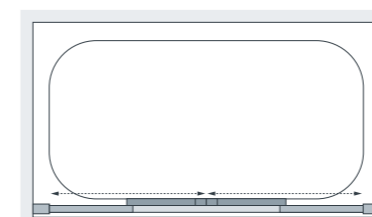

Alternative Chrome Plate Stainless Steel Loop Handle £25.20 Inc. VAT