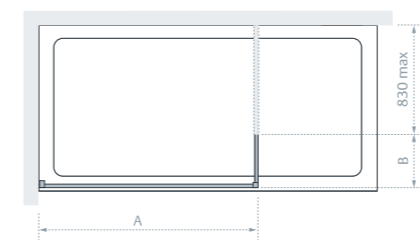

10mm Glass Variants

200 x 2000*	200	£144.00	£172.80	LK1012-20 05
320 x 2000	320	£177.00	£212.40	LK1012-32 05

20mm Extension Profile £25.20 Inc. VAT (LK8LEP 05 Silver).

*Should be used on tray depths of ≤750mm to ensure suitable opening is available.

All measurements are in mm

Shower Panel & Bypass Panel