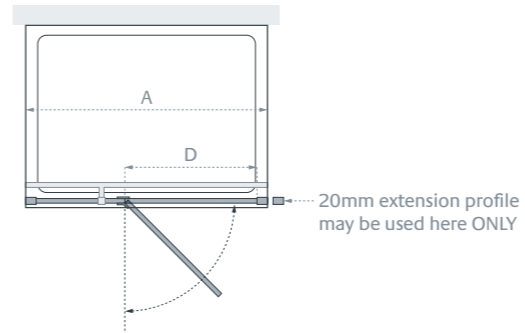

Pure Vue^{HD}
Clearly Superior Glass

Martinique

8mm GLASS

When lines are this clean and beautifully resolved, every detail really matters. Refined hinges, bracing bar and handle barely interrupt the 'almost not there' free-floating design of Martinique's hinged panel and door.

from £1,092.00 Inc. VAT

Door & Hinge Panel (A)

Standard Size (A x height)	Width Adjustment	Doorway Opening (D)	Price Exc. VAT	Price Inc. VAT	Order Codes
1200 x 2000	1160 - 1205	628*	£910.00	£1,092.00	1 x LK804-070 05 & 1 x LK803-050 05
1400 x 2000	1360 - 1405	628*	£943.00	£1,131.60	1 x LK804-070 05 & 1 x LK803-070 05
1600 x 2000	1560 - 1605	628*	£978.00	£1,173.60	1 x LK804-070 05 & 1 x LK803-090 05

*Other Door sizes may be used to create alternative enclosure sizes – please consult Lakes Bathrooms for advice .

20mm Extension Profile £25.20 Inc. VAT (LK8LEP 05 Silver).

This enclosure can be adjusted for out-of-plumb walls by a maximum of 15mm (for each mounting wall) over the height of the product. The hinge provides a further 15mm adjustment.

The required Bracing Bar for the Hinge Panel is included.

All measurements are in mm