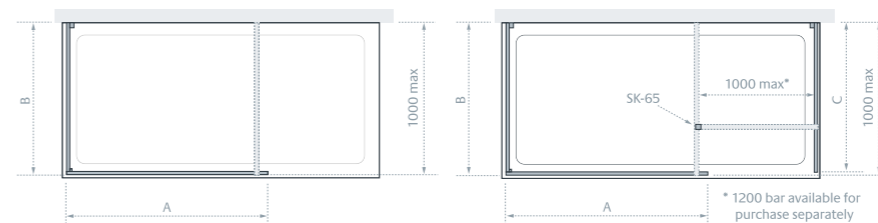

from £681.60 Inc. VAT

8mm GLASS

Shower Panel (A)

Standard Sizes (A x height)	Width – No Adjustment	Price Exc. VAT	Price Inc. VAT	Order Code
750 x 2000	755	£278.00	£333.60	LK815-075 05
850 x 2000	855	£296.00	£355.20	LK815-085 05
950 x 2000	955	£313.00	£375.60	LK815-095 05
1100 x 2000	1063	£330.00	£396.00	LK815-110 05
1200 x 2000	1163	£359.00	£430.80	LK815-120 05
1400 x 2000	1363	£383.00	£459.60	LK815-140 05

End Panel (B)

Standard Sizes (B x height)	Width Adjustment	Price Exc. VAT	Price Inc. VAT	Order Code
700 x 2000	670 - 705	£290.00	£348.00	LK818-070 05
750 x 2000	720 - 755	£300.00	£360.00	LK818-075 05
800 x 2000	770 - 805	£310.00	£372.00	LK818-080 05
900 x 2000	870 - 905	£330.00	£396.00	LK818-090 05
1000 x 2000	970 - 1005	£350.00	£420.00	LK818-100 05

Optional Side Panel (C)

Standard Sizes (C x height)	Width Adjustment	Price Exc. VAT	Price Inc. VAT	Order Code
700 x 2000	655 - 690	£285.00	£342.00	LK810-070 05
750 x 2000	705 - 740	£290.00	£348.00	LK810-075 05
800 x 2000	755 - 790	£296.00	£355.20	LK810-080 05
900 x 2000	855 - 890	£315.00	£378.00	LK810-090 05
1000 x 2000	955 - 990	£373.00	£447.60	LK810-100 05

All measurements are in mm

Shower Panel & End Panel

Shower Panel, End Panel & Side Panel

Please Note: To create your Marseilles shower enclosure you will need to select one product from each of the first two tables.