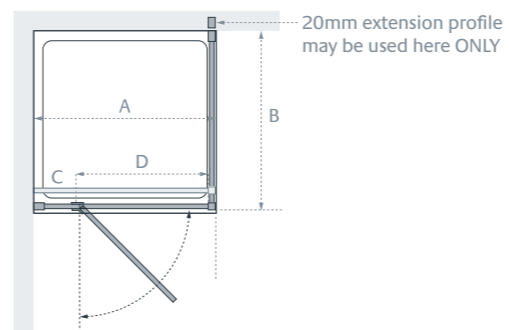

from £1,186.80 Inc. VAT

Door & Hinge Panel (A)

Standard Sizes (A x height)	Width Adjustment	Doorway Opening (D)	Price Exc. VAT	Price Inc. VAT	Order Code
750 x 2000	720 - 750	488	£641.00	£769.20	LK801-075 05
800 x 2000	760 - 790	528	£648.00	£777.60	LK801-080 05
900 x 2000	860 - 890	628	£666.00	£799.20	LK801-090 05
1000 x 2000	960 - 990	728	£684.00	£820.80	LK801-100 05

Side Panel (B)

Standard Sizes (B x height)	Width Adjustment	Price Exc. VAT	Price Inc. VAT	Order Code
700 x 2000	670 - 685	£265.00	£318.00	LK805-070 05
750 x 2000	730 - 745	£275.00	£330.00	LK805-075 05
800 x 2000	770 - 785	£283.00	£339.60	LK805-080 05
900 x 2000	870 - 885	£300.00	£360.00	LK805-090 05
1000 x 2000	970 - 985	£319.00	£382.80	LK805-100 05

You must also order the following Bracing Bar to secure the Side Panel

Bracing Bar (C)

	Price Exc. VAT	Price Inc. VAT	Order Code
Bracing Bar	£83.00	£99.60	W8-052 05

20mm Extension Profile £25.20 Inc. VAT (LK8LEP 05 Silver).
This enclosure can be adjusted for out-of-plumb walls by a maximum of 15mm (for each mounting wall) over the height of the product. The hinge provides a further 15mm adjustment.

All measurements are in mm

Please Note: To create your Grenada enclosure you will need to select one product from each table.