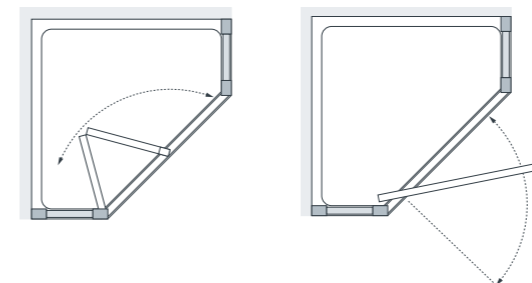

LPE34-40 05 Silver Pentagon with Framed Bi-Fold Door

Framed Pentagon

6mm GLASS

Bold lines and a striking shape make our Pentagon enclosure a distinctive choice with the freedom to add a pivoting door or, as shown, a bi-fold design.

from £687.60 Inc. VAT

Specifications

	Standard Sizes (width x height)	Width Adjustment	Door Opening	Price Exc. VAT	Price Inc. VAT	Order Code Silver	Order Code White
Pentagon Side Panels	350 x 1850	340 - 400	n/a	£285.00	£342.00	LPE34-40 05	LPE34-40 30
Framed Bi-Fold Door	700 x 1850	660 - 720	480	£346.00	£415.20	LK1B070 05	LK1B070 30
Framed Pivot Door	700 x 1850	660 - 720	450	£288.00	£345.60	LK1P070 05	LK1P070 30

	Standard Size	Tray Type	Price Exc. VAT	Price Inc. VAT	Product Code
Pentagon Tray complete with 90mm waste	900 x 900	Low-Profile ABS Resin	£157.00	£188.40	n/a TP99-ENG

All measurements are in mm

LPE34-40 05 Silver Pentagon with Framed Bi-Fold Door