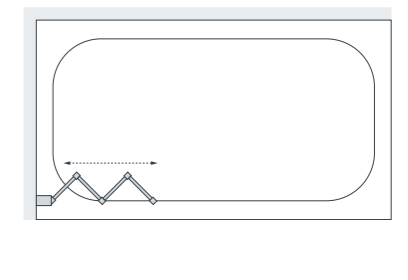

### Specifications

Standard Sizes (width x height)	Width Adjustment	Price Exc. VAT	Price Inc. VAT	Order Code Silver	Order Code White
760 x 1400	760 - 785	£304.00	£364.80	SS70 05	SS70 30
950 (525 + 425) x 1400	950 - 975	£328.00	£393.60	SS75 05	SS75 30
1390 (525 + 438 + 427) x 1400	1390 - 1415	£352.00	£422.40	SS80 05	SS80 30
730 (250 + 166 + 166 + 148) x 1400	730 - 755	£364.00	£436.80	SS85 05	SS85 30

All measurements are in mm

Single/Double Panel

Triple Panel

Four Panel