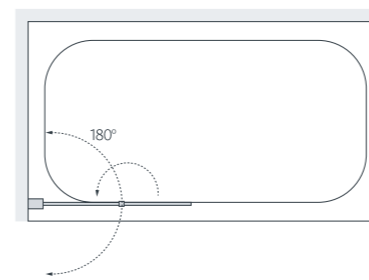

from £364.80 Inc. VAT

SS70 30 White Single Panel Framed Bath Screen

SS75 05 Silver Double Panel Framed Bath Screen

SS80 05 Silver Triple Panel Framed Bath Screen

### Specifications

Standard Sizes (width x height)	Width Adjustment	Price Exc. VAT	Price Inc. VAT	Order Code Silver	Order Code White
760 x 1400	760 - 785	£304.00	£364.80	SS70 05	SS70 30
950 (525 + 425) x 1400	950 - 975	£328.00	£393.60	SS75 05	SS75 30
1390 (525 + 438 + 427) x 1400	1390 - 1415	£352.00	£422.40	SS80 05	SS80 30
730 (250 + 166 + 166 + 148) x 1400	730 - 755	£364.00	£436.80	SS85 05	SS85 30

All measurements are in mm

Single/Double Panel

Triple Panel

Four Panel