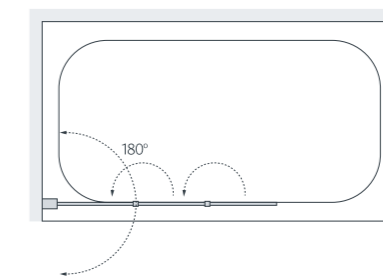

### Specifications

Standard Sizes (width x height)	Width Adjustment	Price Exc. VAT	Price Inc. VAT	Order Code Silver	Order Code White
760 x 1400	760 - 785	£304.00	£364.80	SS70 05	SS70 30
950 (525 + 425) x 1400	950 - 975	£328.00	£393.60	SS75 05	SS75 30
1390 (525 + 438 + 427) x 1400	1390 - 1415	£352.00	£422.40	SS80 05	SS80 30
730 (250 + 166 + 166 + 148) x 1400	730 - 755	£364.00	£436.80	SS85 05	SS85 30

All measurements are in mm

Single/Double Panel

Triple Panel

Four Panel