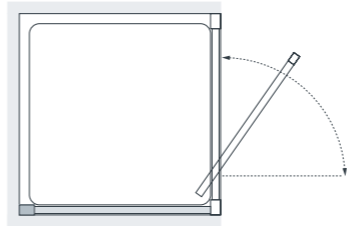

These side panels are available exclusively for use with the Coastline Collection Semi-Frameless doors. The panel is compatible with these models:

Code
8HB, 8HP, 8HS