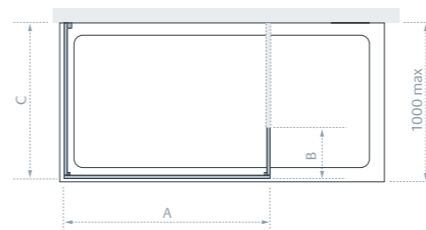

### Shower Panel (A)

Standard Sizes (A x height)	Width – No Adjustment	Price Exc. VAT	Price Inc. VAT	Order Code
700 x 2000	720	£297.00	£356.40	LK814-070 05
750 x 2000	770	£322.00	£386.40	LK814-075 05
850 x 2000	870	£342.00	£410.40	LK814-085 05
950 x 2000	970	£360.00	£432.00	LK814-095 05
1050 x 2000	1078	£377.00	£452.40	LK814-105 05
1150 x 2000	1178	£397.00	£476.40	LK814-115 05
1350 x 2000	1378	£425.00	£510.00	LK814-135 05

### Bypass Panel (B)

Standard Sizes (B x height)	Width – No Adjustment	Price Exc. VAT	Price Inc. VAT	Order Code
200 x 2000*	200	£143.00	£171.60	LK812-20 05
320 x 2000	320	£154.00	£184.80	LK812-32 05
400 x 2000	397	£163.00	£195.60	LK812-40 05

### End Panel (C)

Standard Sizes (C x height)	Width Adjustment	Price Exc. VAT	Price Inc. VAT	Order Code
700 x 2000	670 - 705	£290.00	£348.00	LK818-070 05
750 x 2000	720 - 755	£300.00	£360.00	LK818-075 05
800 x 2000	770 - 805	£310.00	£372.00	LK818-080 05
900 x 2000	870 - 905	£330.00	£396.00	LK818-090 05
1000 x 2000	970 - 1005	£350.00	£420.00	LK818-100 05

20mm Extension Profile £25.20 Inc. VAT (LK8LEP 05 Silver).

\*Should be used on tray depths of ≤750mm to ensure suitable opening is available.

All measurements are in mm

Shower Panel, End Panel & Bypass Panel